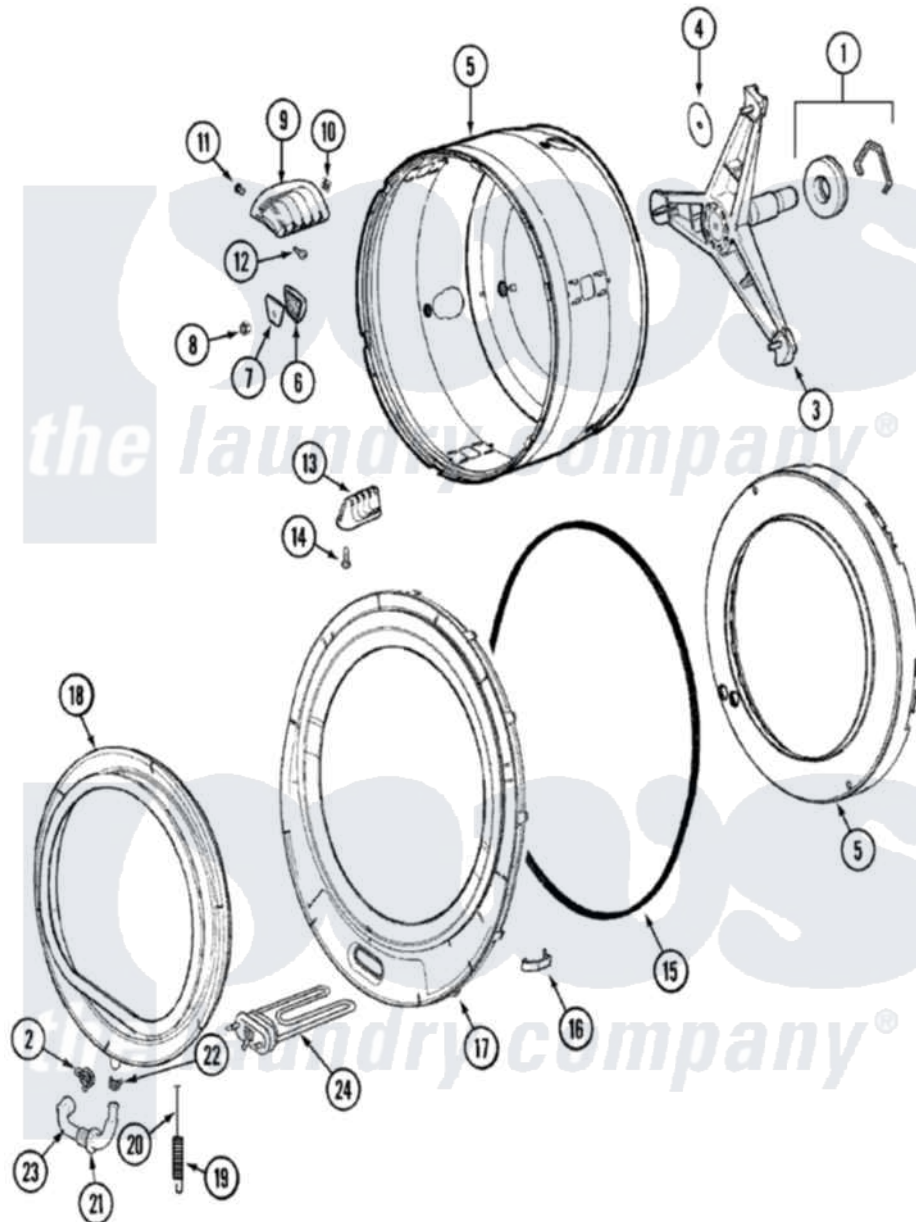

Maytag MAH7500AWQ 09 - SPINNER ASSEMBLY & OUTER TUB COVER

Maytag Residential Maytag MAH7500AWQ Washer Parts Parts Diagram 09 - SPINNER ASSEMBLY & OUTER TUB COVER

[Click on the part number to view part](#)

Item	Original Part Number	Replaced By	Status	Part Description
1	12002022			Lip Seal Kit
"	12001478	12002022		Lip Seal Kit
2	22003073	596669		Clamp, Manifold
3	22004108			O Ring
"	22004081	W10181639		Support
"	22003925	W10181639		Support
"	22002897	W10181639		Support
"	22002123			Tube, Molykote
4	22002023			Washer, Plastic
5	22002115	6-2717080		Spinner As
6	22002482			Washer, Profile
7	22002020			Washer, Spinner Support
8	22002122	2207454		Nut, Hex
9	22001985			Baffle, Drip
10	22002009			Grommet, Baffle
11	22001999			Grommet, Baffle

12	22002325	22003556	Screw, Baffle
13	22001986		Baffle, Drip
14	22002059		Screw, Baffle
15	22002077		Seal, Tub Cover
16	22002050		Clip, Tub To Cover
17	22003326		Clip, Heater Harness To Tub
"	22004475		Tub Cover Assembly W' Heater
"	22003414		Tub Cover Aspck
18	12001772	12002533	Boot Kit
"	22003081		Plug
19	22002099		Spring, Tub
20	22002327		Wire, Boot Clamp
21	22003074		Guard, Hose
22	22003072		CLAMP, HOSE DOUBLE WIRE
23	22003071	22004477	Drain Hose, Door Boot
24	22003252		Heater Assembly
"	22003311		Thermistor, Heater