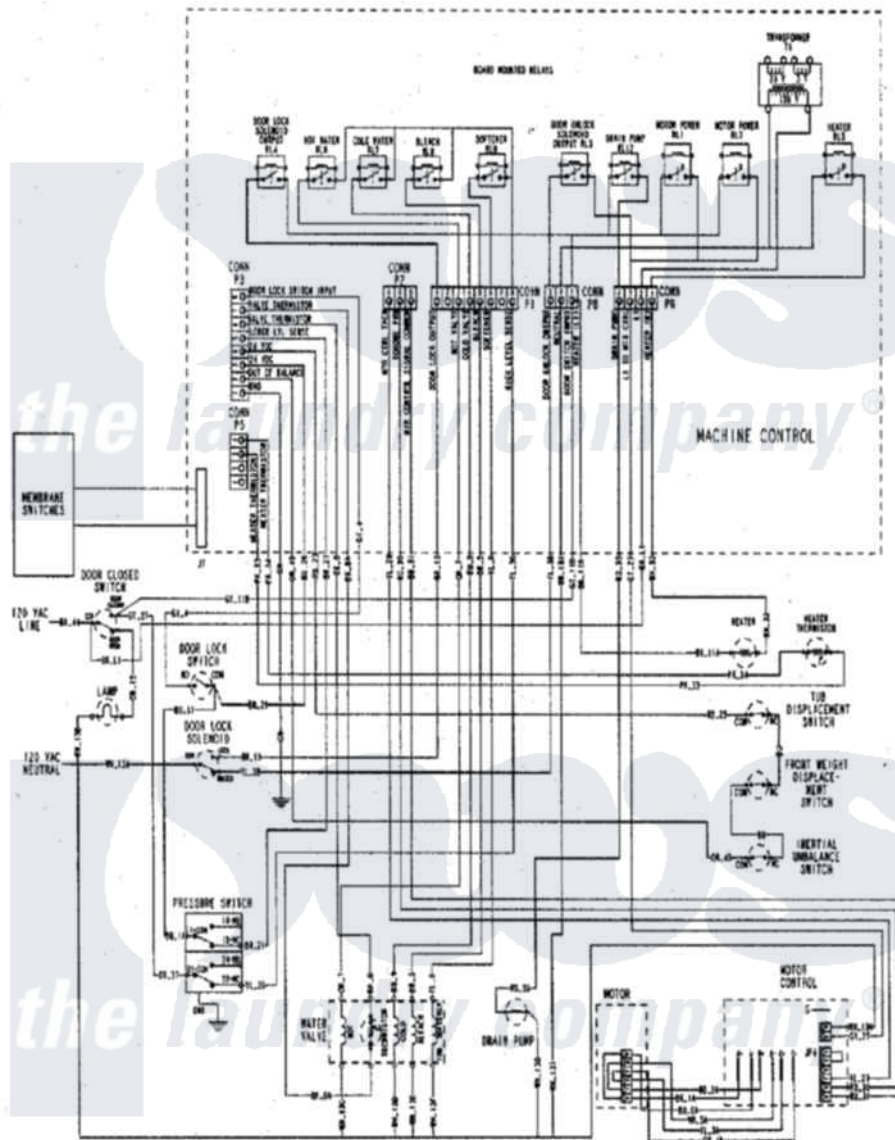

Maytag MAH7500AWQ 10 - WIRING INFORMATION

Maytag [Residential Maytag MAH7500AWQ Washer Parts](#) Parts Diagram 10 - WIRING INFORMATION
 Click on the part number to view part

Item	Original Part Number	Replaced By	Status	Part Description
NI	15002955		Not Available	WIRING INFORMATION
"	15002718		Not Available	WIRING INFORMATION