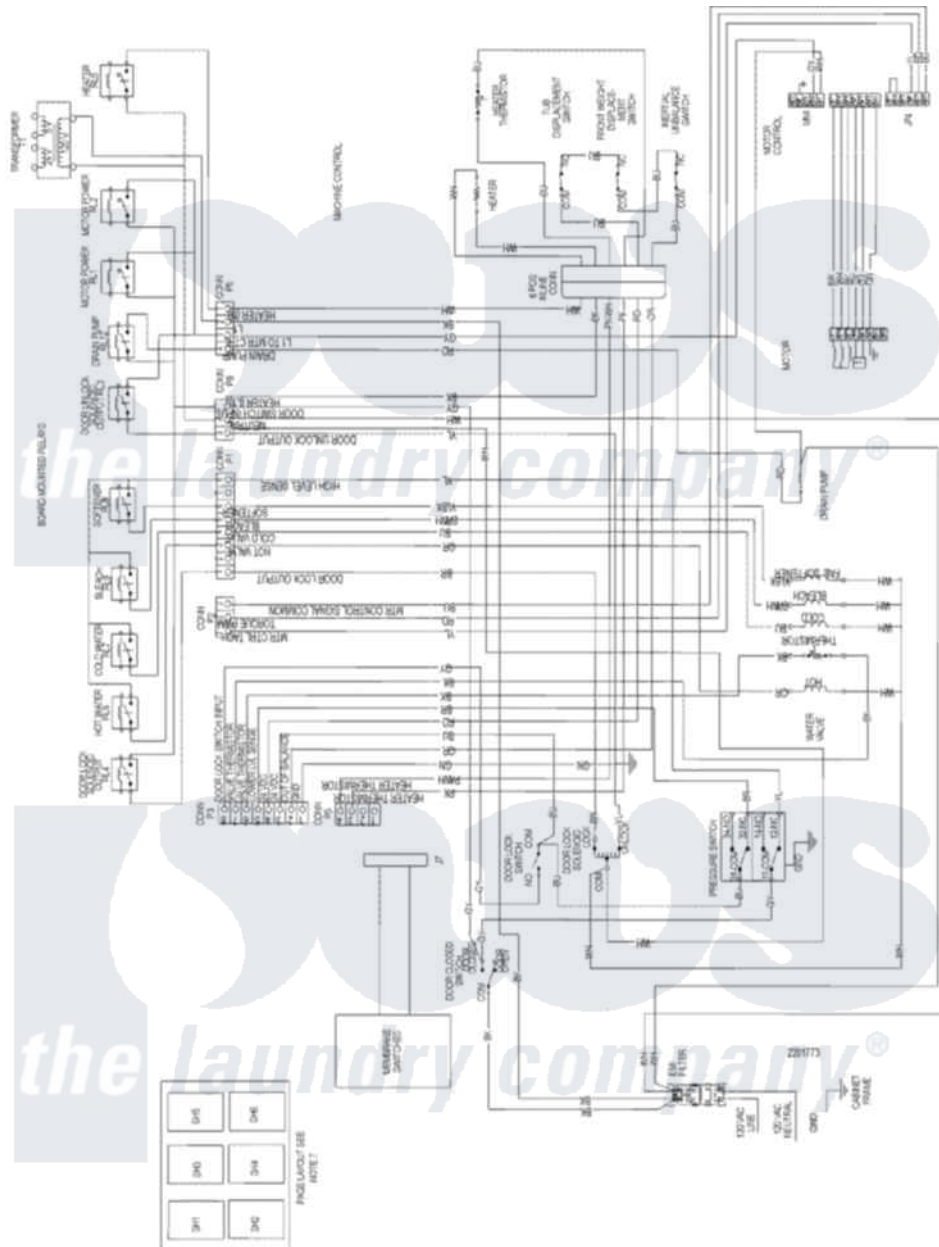

Maytag MAH7500AWQ 12 - WIRING INFORMATION

Maytag Residential Maytag MAH7500AWQ Washer Parts Parts Diagram 12 - WIRING INFORMATION
 Click on the part number to view part

Item	Original Part Number	Replaced By	Status	Part Description
NI	15003676		Not Available	WIRING INFORMATION