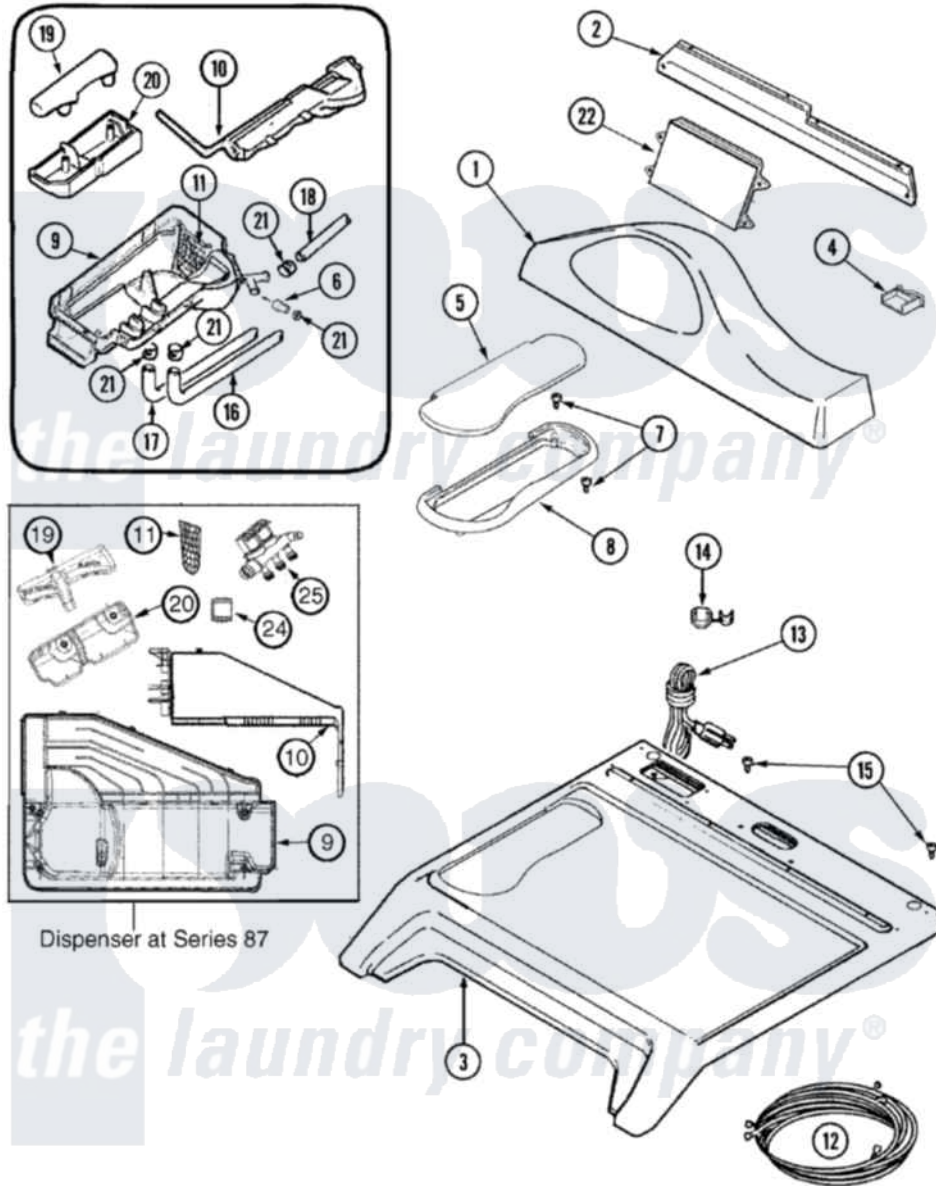

Maytag MAH7500AWW 04 - CONTROL PANEL & TOP

Maytag [Residential Maytag MAH7500AWW Washer Parts](#) Parts Diagram 04 - CONTROL PANEL & TOP
 Click on the part number to view part

Item	Original Part Number	Replaced By	Status	Part Description
1	22003240			Console, Lcd W/Membrane
"	22004442			Lcd Console Assembly-White - As Pack
"	22003806			Medallion, Console
"	22003807			Medallion, Console
2	22003581			Back, Console Panel
"	22002061	910187		Screw
"	22002061	910187		Screw
"	Y22002339	8534058		Screw
"	22003255	22003581		Back, Console Panel
3	22002116			Cover, Top
"	22003584	22004180		Cover, Top
4	22003276			Cover, Console Plug
5	22003274	22004426		Dispenser
6	22003260			Extension, Nozzle
7	22003681	22003263		Screw, Sump Cap
8	22003273			Bezel, Dispenser