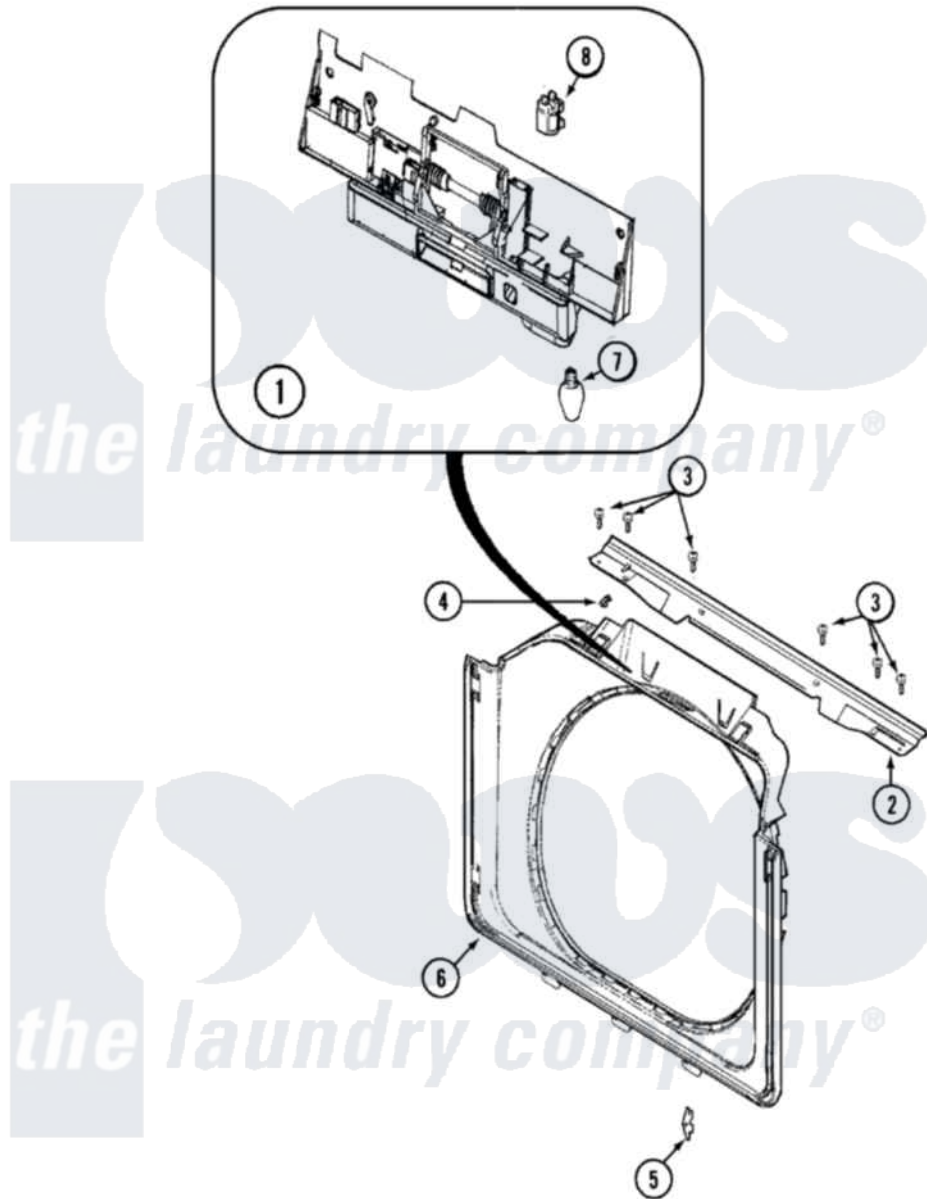

Maytag MAH7500AWW 06 - DOOR SHROUD & DOOR LATCH ASSEMBLY

Maytag [Residential Maytag MAH7500AWW Washer Parts](#) Parts Diagram 06 - DOOR SHROUD & DOOR LATCH ASSEMBLY

[Click on the part number to view part](#)

Item	Original Part Number	Replaced By	Status	Part Description
1	22003593			Assembly, Door Latch
2	22003637			BRACE ASSEMBLY, TOP CROSS CONTAINS ITEMS 12 & 13
"	22002015			Support, Door Lock
3	22001995			Screw Note: Screw, Tumbler Front And Shroud
4	22002014			Clip, Harness To Support
5	33002349			Cover, Hinge Hole
"	33001764			Cover, Hinge Hole
"	22002095	12001994		Cover
6	22002234			Shroud And Dispenser Hose
7	22002263			Lamp
8	22002433			Bulb Holder Assembly