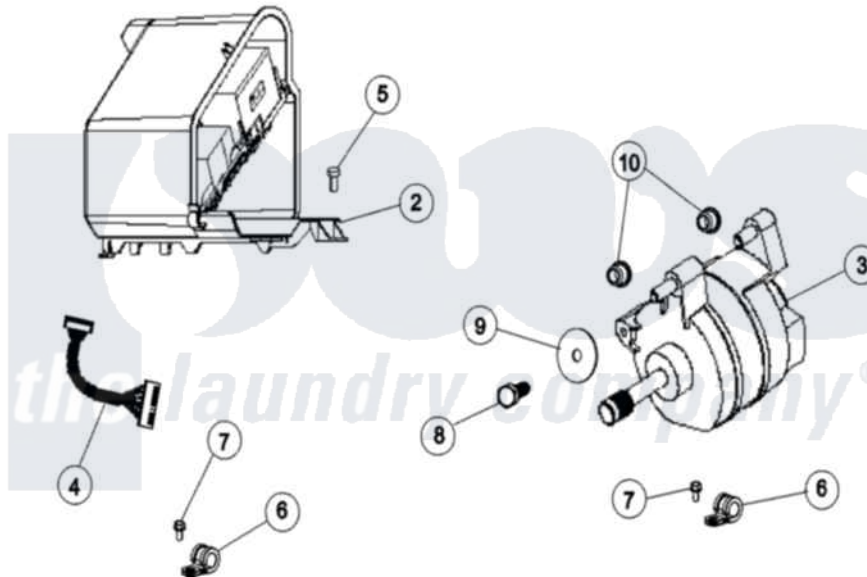

# Maytag MAH7500AWW 07 - MOTOR & MOTOR CONTROL

1 USE FOR ITEM 2 PRIOR TO SERIES 88

ITEM 1 - KIT CONTAINS:

Maytag [Residential Maytag MAH7500AWW Washer Parts](#) Parts Diagram 07 - MOTOR & MOTOR CONTROL  
 Click on the part number to view part

Item	Original Part Number	Replaced By	Status	Part Description
1	<a href="#">12002039</a>			Neptune Motor Conversion Kit
2	<a href="#">22001995</a>			Screw Note: Screw, Tumbler Front And Shroud
"	<a href="#">22004473</a>			Motor Control Assembly
"	<a href="#">22004473</a>			Motor Control Assembly
"	<a href="#">22004473</a>			Motor Control Assembly
"	<a href="#">22004046</a>			Control Assembly, Motor
"	<a href="#">22001995</a>			Screw Note: Screw, Tumbler Front And Shroud
"	<a href="#">22001995</a>			Screw Note: Screw, Tumbler Front And Shroud
3	<a href="#">22003856</a>			Motor, Variable Speed
"	22003442	<a href="#">12002039</a>		Neptune Motor Conversion Kit
4	22003855	<a href="#">22004212</a>		Motor Harness
"	<a href="#">2205144</a>			Harness, Wire
"	<a href="#">2205144</a>			Harness, Wire
5	212276	<a href="#">W10116760</a>		Screw

6	22002173	<a href="#">22002014</a>	Clip, Harness To Support
7	Y310632	<a href="#">1163839</a>	Screw
8	22002058	<a href="#">22003599</a>	Bolt- Moto
"	<a href="#">22003686</a>		Bolt, Motor
9	22002086	<a href="#">22002320</a>	Washer, Belt Tension Bolt
10	22003226	<a href="#">22003329</a>	Isolator, Motor