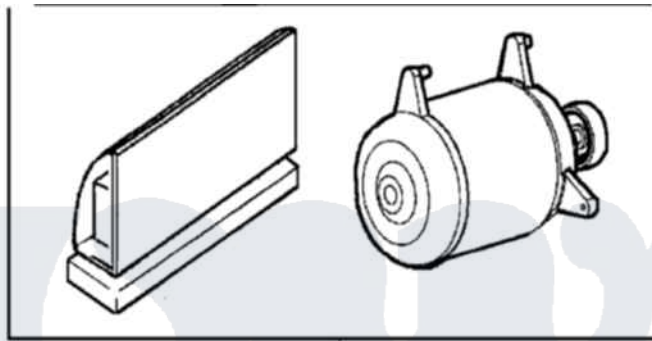

# Maytag MAH7500AWW 07 - MOTOR & MOTOR CONTROL

1 USE FOR ITEM 2 PRIOR TO SERIES 88

ITEM 1 - KIT CONTAINS:

Maytag [Residential Maytag MAH7500AWW Washer Parts](#) Parts Diagram 07 - MOTOR & MOTOR CONTROL  
 Click on the part number to view part

Item	Original Part Number	Replaced By	Status	Part Description
1	<a href="#">12002039</a>			Neptune Motor Conversion Kit
2	<a href="#">22001995</a>			Screw Note: Screw, Tumbler Front And Shroud
"	<a href="#">22004473</a>			Motor Control Assembly
"	<a href="#">22004473</a>			Motor Control Assembly
"	<a href="#">22004473</a>			Motor Control Assembly
"	<a href="#">22004046</a>			Control Assembly, Motor
"	<a href="#">22001995</a>			Screw Note: Screw, Tumbler Front And Shroud
"	<a href="#">22001995</a>			Screw Note: Screw, Tumbler Front And Shroud
3	<a href="#">22003856</a>			Motor, Variable Speed
"	22003442	<a href="#">12002039</a>		Neptune Motor Conversion Kit
4	22003855	<a href="#">22004212</a>		Motor Harness
"	<a href="#">2205144</a>			Harness, Wire
"	<a href="#">2205144</a>			Harness, Wire
5	212276	<a href="#">W10116760</a>		Screw