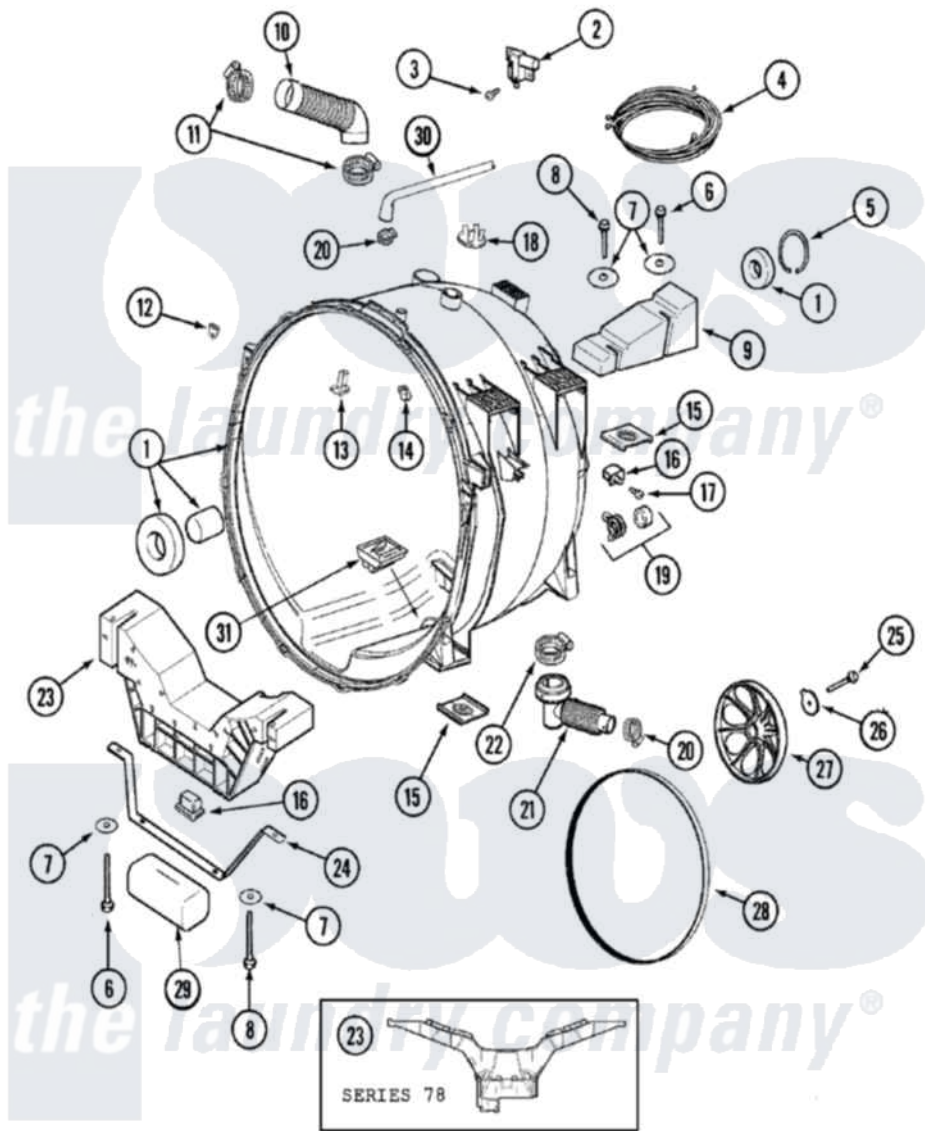

Maytag MAH7500AWW 08 - OUTER TUB

Maytag [Residential Maytag MAH7500AWW Washer Parts](#) Parts Diagram 08 - OUTER TUB
 Click on the part number to view part

Item	Original Part Number	Replaced By	Status	Part Description
1	22004465			Outer Tub Assembly, As Pack
"	22004080	22004465		Outer Tub Assembly, As Pack
"	22003326			Clip, Heater Harness To Tub
"	22003413	22004465		Outer Tub Assembly, As Pack
2	22003302			Switch, Internal Unbalance
"	22003302			Switch, Internal Unbalance
3	22002061	910187		Screw
"	22002300	9740848		Screw, Mixing Valve Mounting
4	22003271			Harness, Unbalance Switch
"	22003264	W10339879		Tie, Cable
"	22003829			Harness, Upper Sub Assembly
"	22003855	22004212		Motor Harness
"	22003858			EMI Suppression Filter, 16a
"	22003829			Harness, Upper Sub Assembly
5	22001981		Not Available	RING, RETAINING
6	33002973			Screw, No.9-15 X 1.00 Hx WS