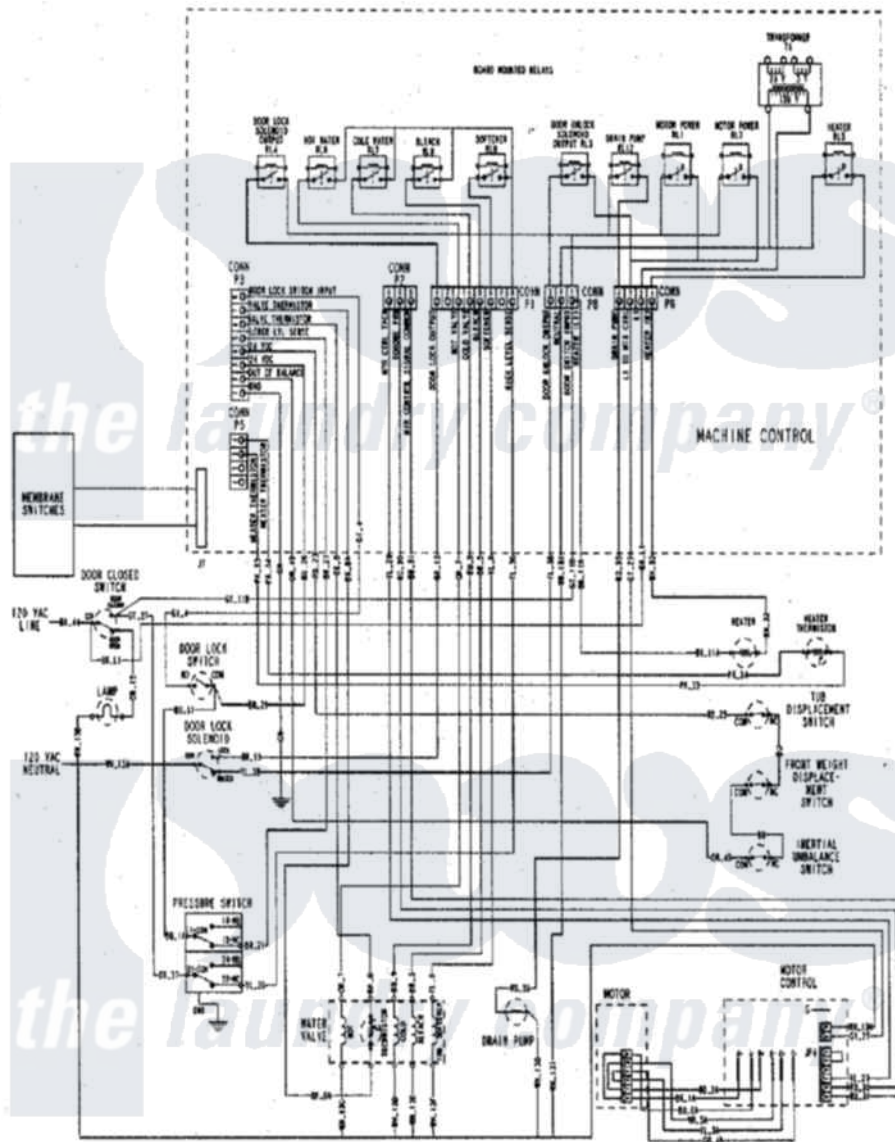

Maytag MAH7500AWW 10 - WIRING INFORMATION

Maytag [Residential Maytag MAH7500AWW Washer Parts](#) Parts Diagram 10 - WIRING INFORMATION
 Click on the part number to view part

Item	Original Part Number	Replaced By	Status	Part Description
NI	15002955		Not Available	WIRING INFORMATION
"	15002718		Not Available	WIRING INFORMATION