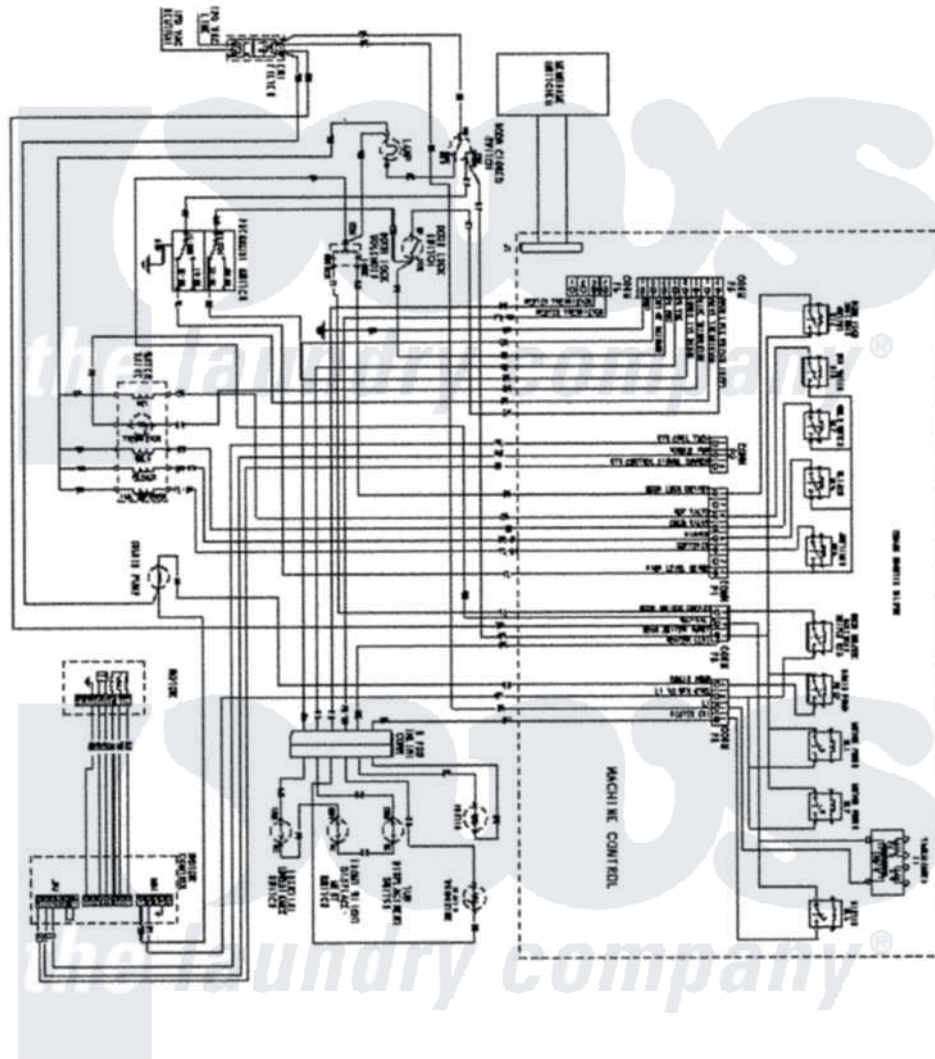

# Maytag MAH7500AWW 11 - WIRING INFORMATION

Maytag Residential Maytag MAH7500AWW Washer Parts Parts Diagram 11 - WIRING INFORMATION  
 Click on the part number to view part

Item	Original Part Number	Replaced By	Status	Part Description
NI	15003438		Not Available	WIRING INFORMATION