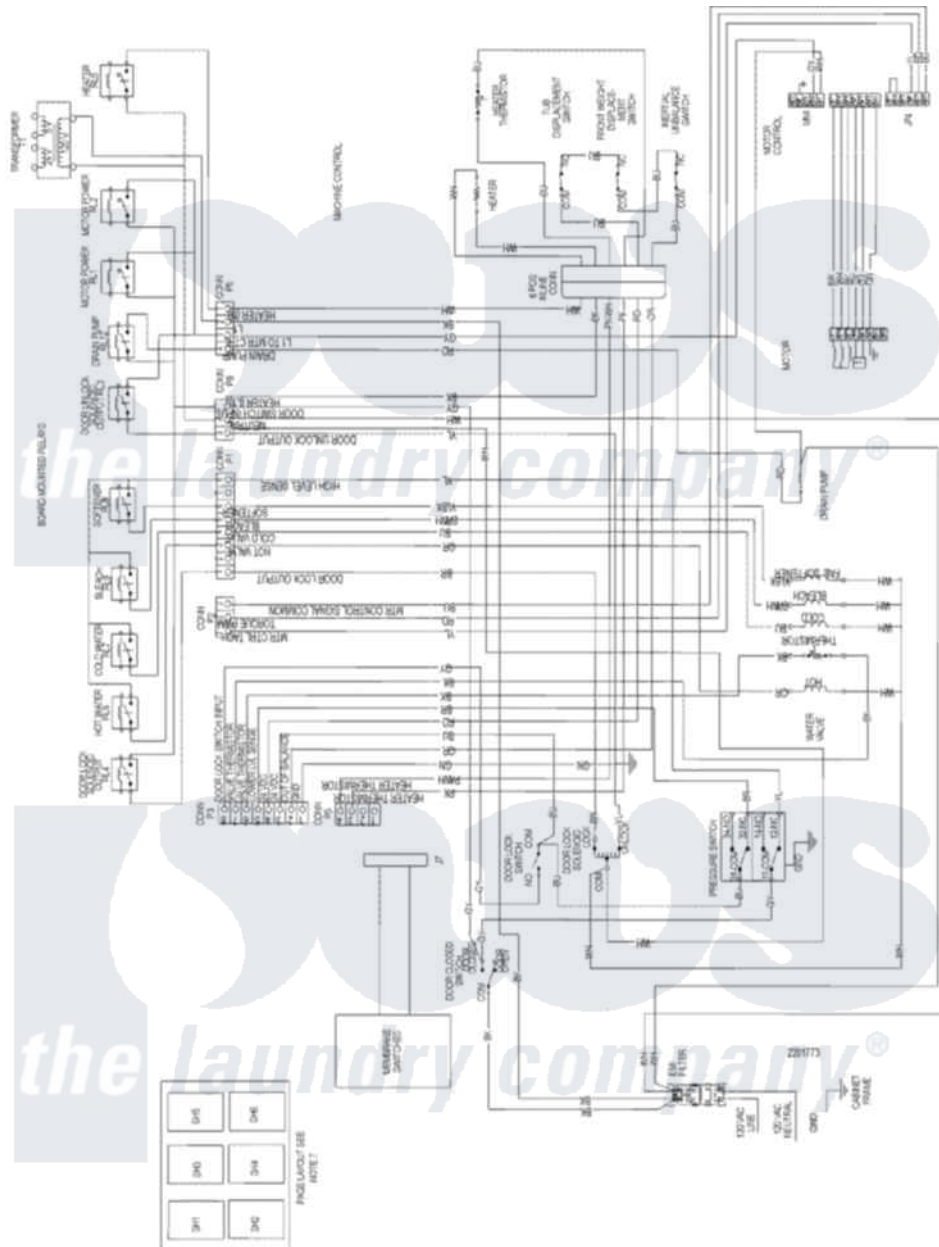

Maytag MAH7500AWW 12 - WIRING INFORMATION

Maytag [Residential Maytag MAH7500AWW Washer Parts](#) Parts Diagram 12 - WIRING INFORMATION
 Click on the part number to view part

Item	Original Part Number	Replaced By	Status	Part Description
NI	15003676		Not Available	WIRING INFORMATION