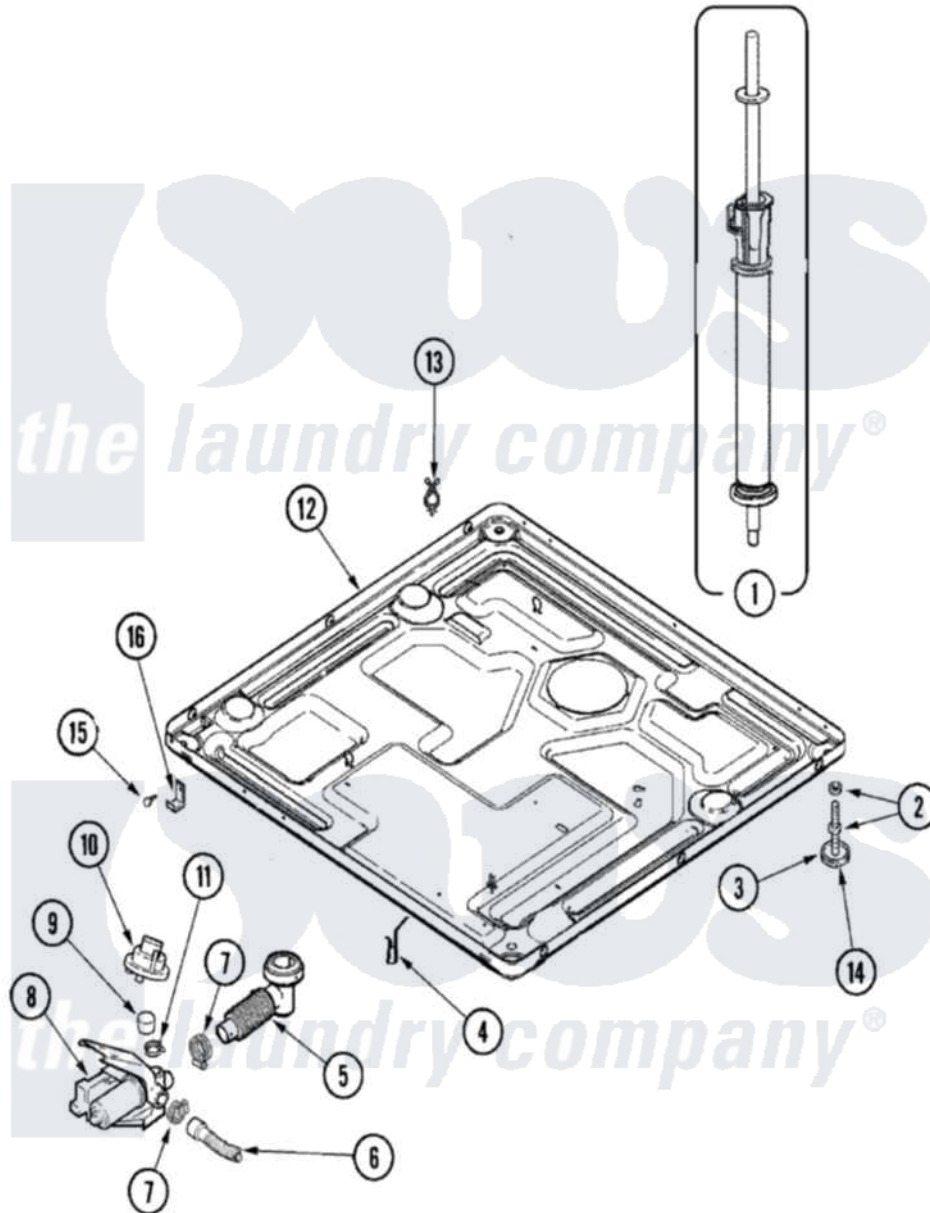

Maytag MAH7550AAW 01 - BASE

Maytag [Residential Maytag MAH7550AAW Washer Parts](#) Parts Diagram 01 - BASE
 Click on the part number to view part

Item	Original Part Number	Replaced By	Status	Part Description
1	22001988			Strut Assembly-Rear
2	Y052740	62739		Nut, Lock
3	22001915	22003544		Adjustable Leg W/Foot And Nut
5	22003262			Hose, Tub To Pump Outlet
6	12001807			Drain Hose Kit
7	202515	596669		Clamp, Manifold
8	22003755			Pump
"	25001012			Pump Isolator Bracket
9	22003268			Cap, Rubber
10	22003754	22004060		PreSSure S
"	22003754	22004060		PreSSure S
"	22003265		Not Available	BAG, PLASTIC W/DRAWSTRING
11	202515	596669		Clamp, Manifold
"	22002853	285655		Clamp, Hose
12	22003605			Base Weld Assembly

"	33002190		SCrew, C BraCe, BraCket, Cabinet
13	22003298		Retainer, Wire
"	22002852	22003298	Retainer, Wire
14	210684		Foot, Adjustable Leg
15	22001995		Screw Note: Screw, Tumbler Front And Shroud
16	22002239		Clip, Front Panel
17	22002477		Shield, Transformer
"	22003756	33001882	Screw, Transformer Mounting
"	22003778		Transformer