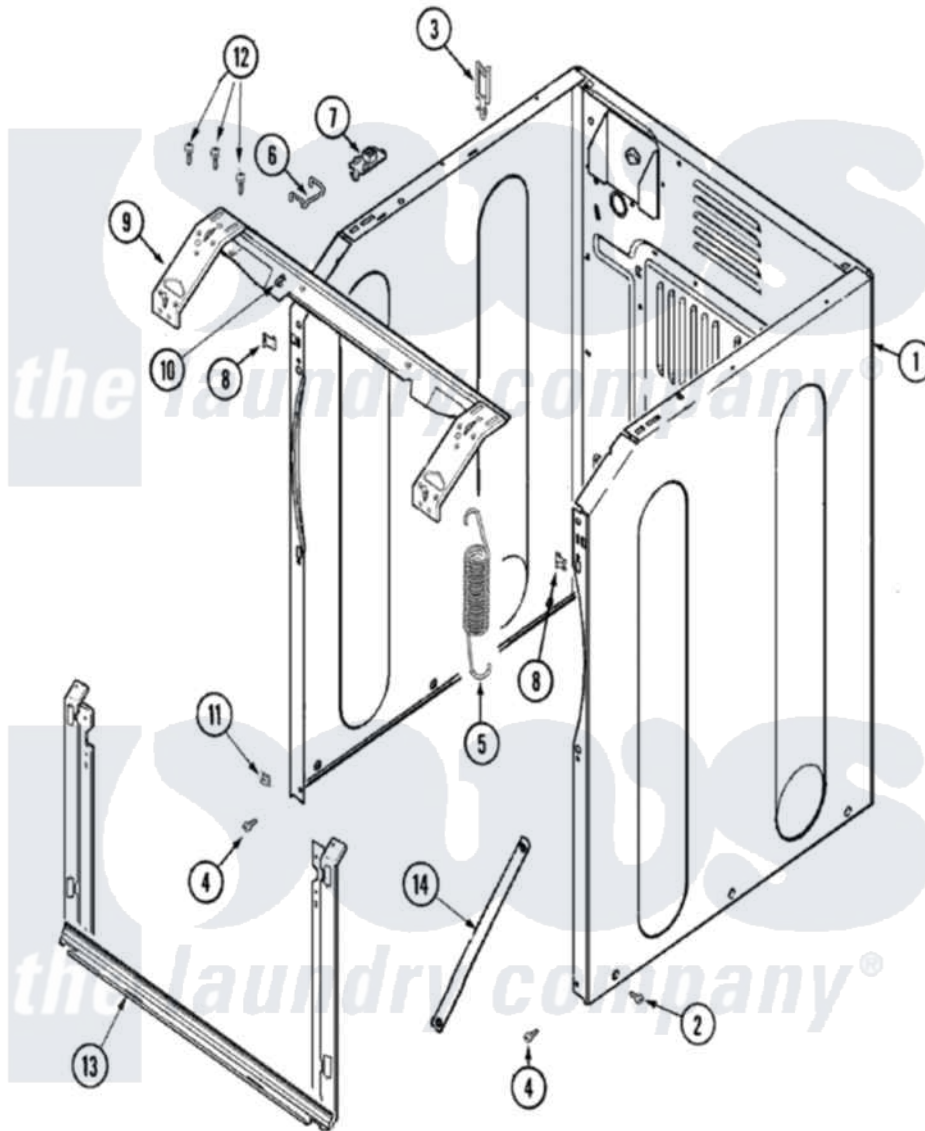

# Maytag MAH7550AAW 02 - CABINET-FRONT

Maytag Residential Maytag MAH7550AAW Washer Parts Parts Diagram 02 - CABINET-FRONT  
 Click on the part number to view part

Item	Original Part Number	Replaced By	Status	Part Description
1	<a href="#">33002256</a>			Seal, Cabinet
"	<a href="#">22003781</a>			Screw, Ground Strap
"	<a href="#">22003639</a>			Cabinet Assembly
"	<a href="#">22003511</a>			Insulation
2	<a href="#">22004160</a>			Screw
3	<a href="#">22003298</a>			Retainer, Wire
"	<a href="#">22001995</a>			Screw Note: Screw, Tumbler Front And Shroud
4	<a href="#">22001995</a>			Screw Note: Screw, Tumbler Front And Shroud
5	<a href="#">22003254</a>			Spring, Cabinet To Tub
6	<a href="#">22002297</a>			Support, Spring
7	<a href="#">22001997</a>			Spacer, Top Cover
8	<a href="#">22002049</a>			Clip Note: Clip, Front Panel
9	22003637			BRACE ASSEMBLY, TOP CROSS CONTAINS ITEMS 12 & 13
10	<a href="#">22002014</a>			Clip, Harness To Support

11	<a href="#">22002013</a>	Stop, Shipping
12	<a href="#">22001995</a>	Screw Note: Screw, Tumbler Front And Shroud
13	<a href="#">22001995</a>	Screw Note: Screw, Tumbler Front And Shroud
"	<a href="#">22003652</a>	Shroud Support Assembly
14	<a href="#">22001995</a>	Screw Note: Screw, Tumbler Front And Shroud
"	22002259	<a href="#">22002767</a> Brace, Cross