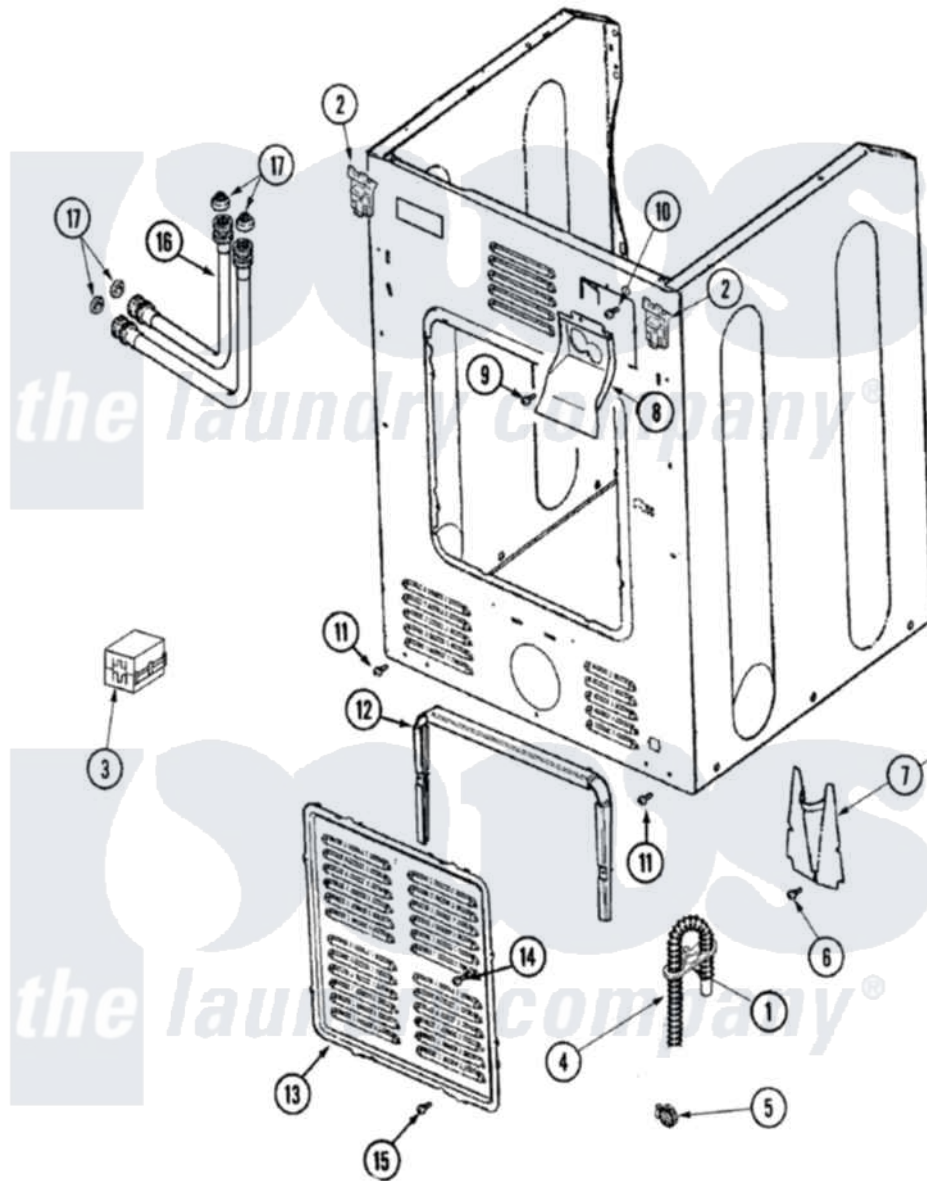

Maytag MAH7550AAW 03 - CABINET-REAR

Maytag [Residential Maytag MAH7550AAW Washer Parts](#) Parts Diagram 03 - CABINET-REAR
 Click on the part number to view part

Item	Original Part Number	Replaced By	Status	Part Description
1	22002892			Retainer, Drain Hose
2	22001995			Screw Note: Screw, Tumbler Front And Shroud
"	22003367	22004095		Hinge, Plastic
3	33002501			Filter, EMI
4	35-2890	8539404		Tie-Wire
"	22002932			Clip, Drain Hose
"	12001807			Drain Hose Kit
5	22001984	285655		Clamp, Hose
6	22001995			Screw Note: Screw, Tumbler Front And Shroud
7	22002093	22002704		Cover, Drain Hose
8	22002925	3370225		Screw
"	33002212			Bracket, Water Valve
9	22001996	3370225		Screw
10	22002925	3370225		Screw
11	22001995			Screw Note: Screw, Tumbler

11	22001993		Front And Shroud
12	22002022		Spacer, Access Panel
13	22004355		Rear Access Panel
"	22002092		Panel, Access
14	22002295	67006908	Screw, Ice Rack
"	22002925	3370225	Screw
15	22002925	3370225	Screw
16	22003758		Hose, Inlet
"	22003759		Hose, Inlet
17	22003774		Washer, Rubber - 2mm
"	22003775		Strainer, Nylon
"	22003776		Washer, Rubber - 3mm