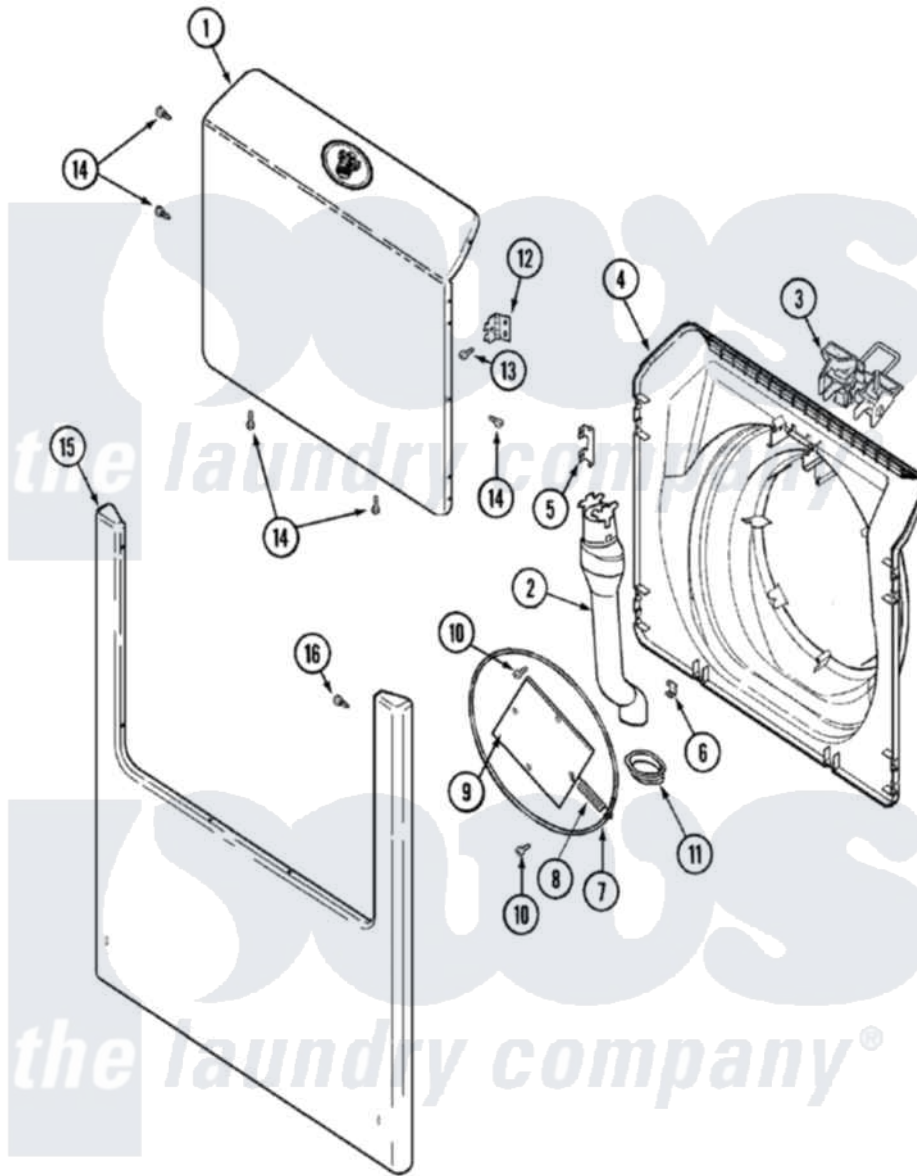

Maytag MAH7550AAW 05 - DOOR & FRONT PANEL

Maytag Residential Maytag MAH7550AAW Washer Parts Parts Diagram 05 - DOOR & FRONT PANEL
 Click on the part number to view part

Item	Original Part Number	Replaced By	Status	Part Description
1	22003242			Door, Outer W/Medallion
2	22003850			Vent Tube Assembly
3	22003269			Door, Lock Hoop Assembly
4	22002443			Label, Safety
"	22003275			Door, Inner/Door Strike
5	22002038			Clip, Door
6	22002039			Clip, Door
7	22002104			Frame, Wire
8	22002356			Spring, Plate
9	22002094			Frame, Wire
10	22002007			Screw, Wire Frame
11	22003075			Grommet, Vent Tube
12	33001764			Cover, Hinge Hole
"	22002798			Hinge, Door
13	22002062	98006631		Screw
14	22002063			Screw No.8-18AB Wafer Head

15	22002241	22002836	Panel, Front
"	22001995		Screw Note: Screw, Tumbler Front And Shroud
"	22002239		Clip, Front Panel
"	22003512		Insulation, Cabinet
16	22002012		Screw, Hinge Note: Screw, Hinge Bracket
17	22002244		Clip, Grounding