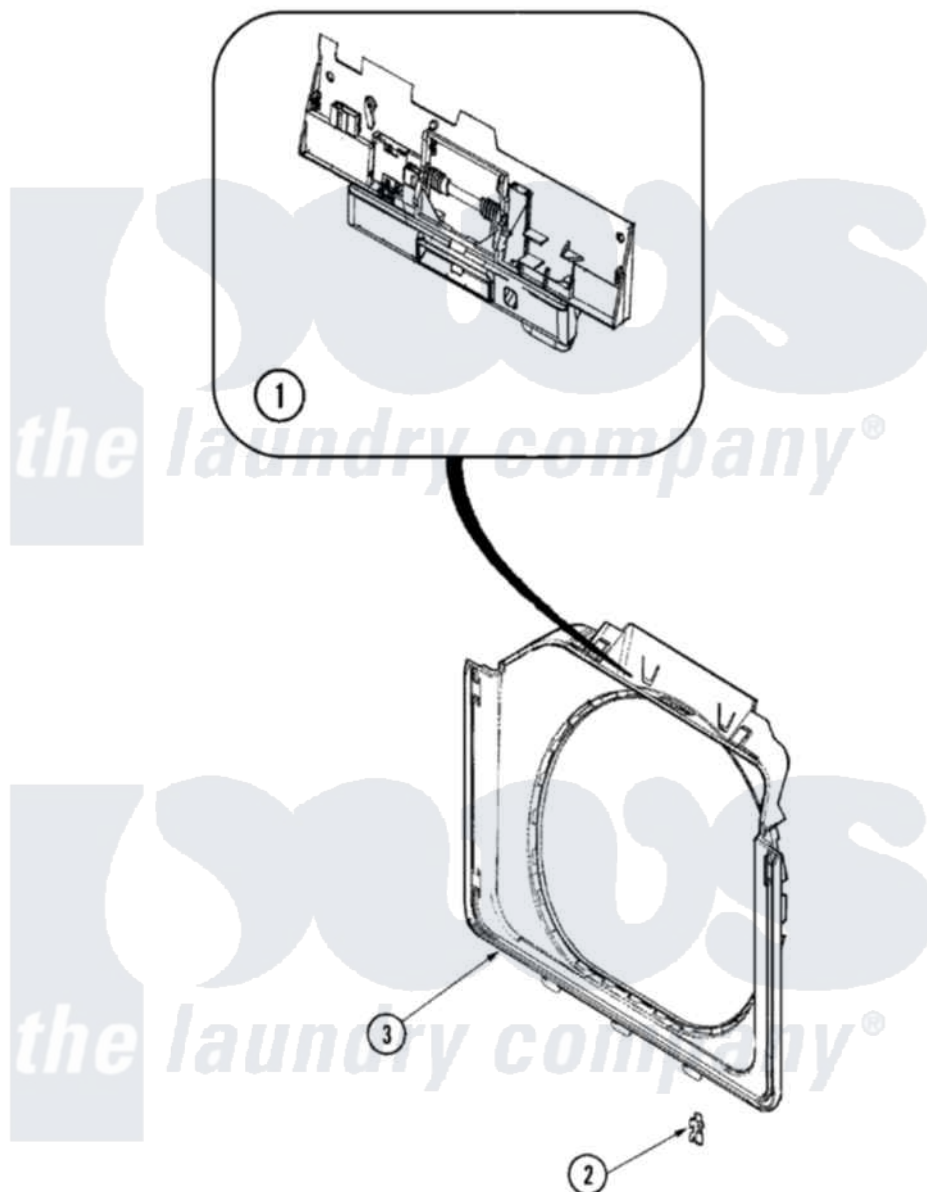

Maytag MAH7550AAW 06 - DOOR SHROUD & DOOR LATCH ASSEMBLY

Maytag [Residential Maytag MAH7550AAW Washer Parts](#) Parts Diagram 06 - DOOR SHROUD & DOOR LATCH ASSEMBLY

[Click on the part number to view part](#)

Item	Original Part Number	Replaced By	Status	Part Description
1	22003753			Latch Assembly, Export
2	33001787			Screw, Hinge Note: Screw, Hinge Hole Cover
"	33001764			Cover, Hinge Hole
3	22002234			Shroud And Dispenser Hose