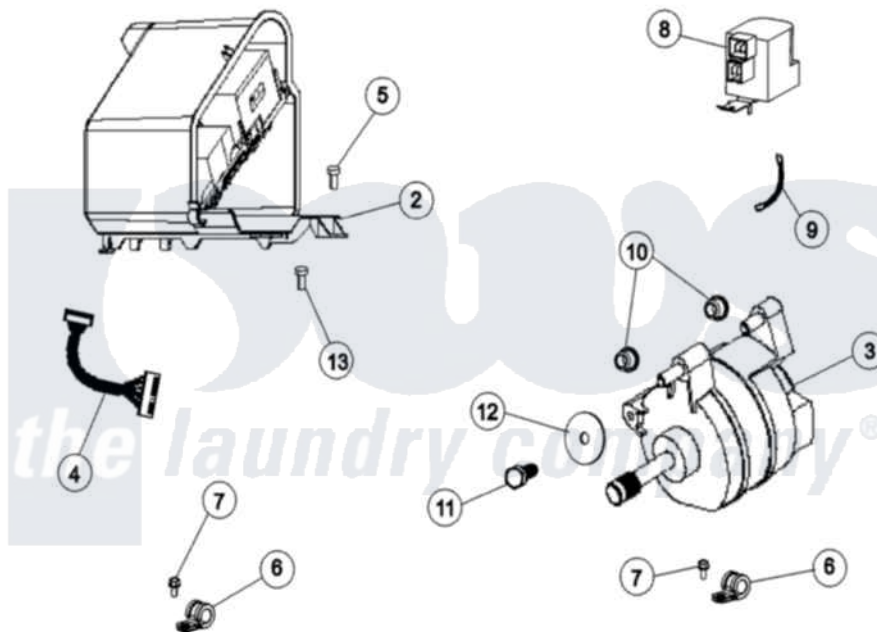

# Maytag MAH7550AAW 07 - MOTOR & MOTOR CONTROL

1 USE FOR ITEM 2 PRIOR TO SERIES 62

ITEM 1 - KIT CONTAINS:

Maytag [Residential Maytag MAH7550AAW Washer Parts](#) Parts Diagram 07 - MOTOR & MOTOR CONTROL  
 Click on the part number to view part

Item	Original Part Number	Replaced By	Status	Part Description
1	<a href="#">12002039</a>			Neptune Motor Conversion Kit
2	<a href="#">22004046</a>			Control Assembly, Motor
3	<a href="#">22003856</a>			Motor, Variable Speed
4	22004047	<a href="#">22004212</a>		Motor Harness
"	<a href="#">22002471</a>			Wire Harness, Motor Control
5	212276	<a href="#">W10116760</a>		Screw
6	<a href="#">22002471</a>			Wire Harness, Motor Control
7	Y310632	<a href="#">1163839</a>		Screw
8	<a href="#">22003858</a>			EMI Suppression Filter, 16a
"	22002501		Not Available	VAULT, COIN (WHT) CS
9	<a href="#">22004101</a>			Repair Jumper Harness
10	<a href="#">22003329</a>			Isolator, Motor
11	<a href="#">22003686</a>			Bolt, Motor
12	<a href="#">22002320</a>			Washer, Belt Tension Bolt
13	<a href="#">22002019</a>			Screw, Wire Clip To Motor Cnt