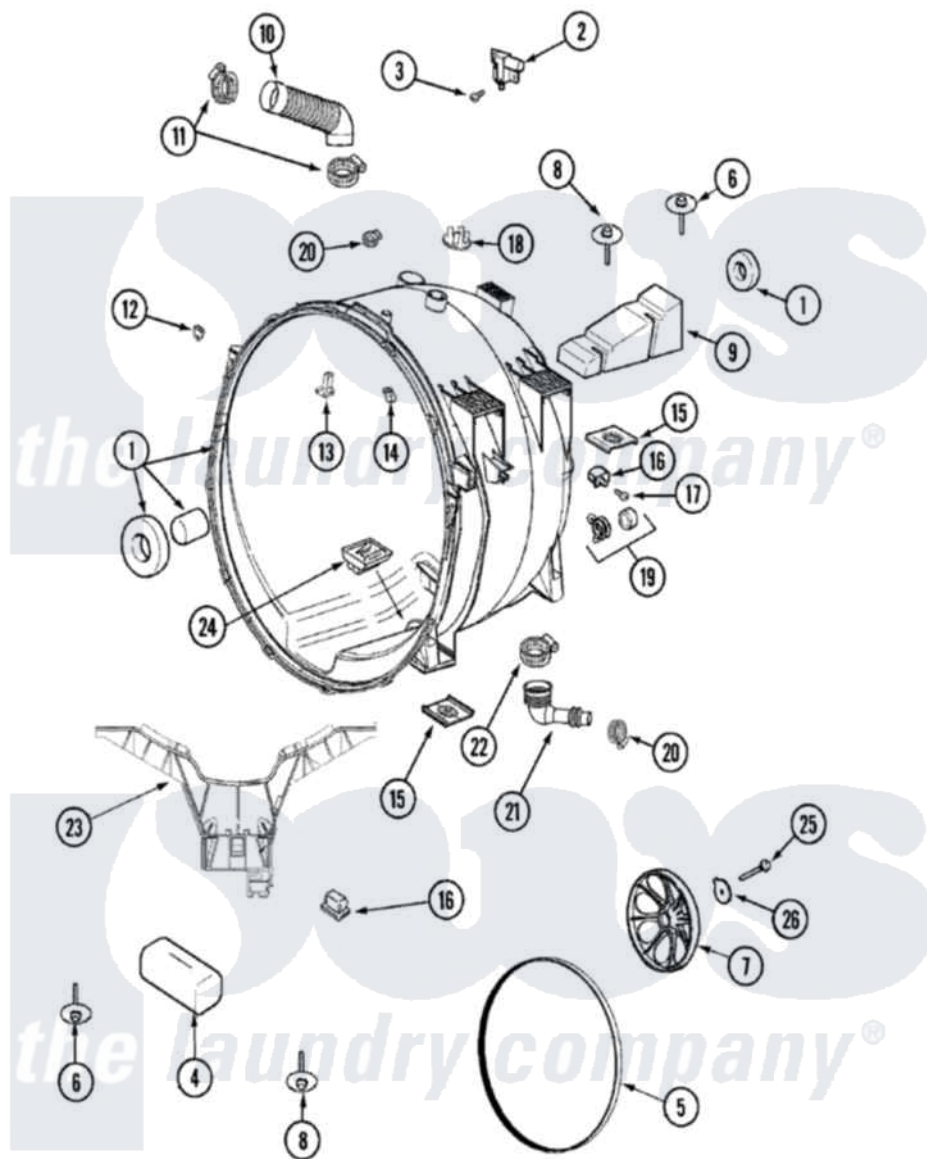

# Maytag MAH7550AAW 08 - OUTER TUB

Maytag [Residential Maytag MAH7550AAW Washer Parts](#) Parts Diagram 08 - OUTER TUB  
 Click on the part number to view part

Item	Original Part Number	Replaced By	Status	Part Description
1	22003413	<a href="#">22004465</a>		Outer Tub Assembly, As Pack
"	<a href="#">22003326</a>			Clip, Heater Harness To Tub
"	<a href="#">22004465</a>			Outer Tub Assembly, As Pack
2	22003065	<a href="#">22004093</a>		Unbalance
"	<a href="#">22003302</a>			Switch, Internal Unbalance
"	<a href="#">22003302</a>			Switch, Internal Unbalance
"	22004051	<a href="#">22004093</a>		Unbalance
3	22002300	<a href="#">9740848</a>		Screw, Mixing Valve Mounting
"	22002061	<a href="#">910187</a>		Screw
4	<a href="#">22003827</a>			Cushion
5	<a href="#">12001788</a>			Kit, Belt And Isolator-W
6	22003828	<a href="#">33002973</a>		Screw, No.9-15 X 1.00 Hx WS
"	<a href="#">33002973</a>			Screw, No.9-15 X 1.00 Hx WS
7	22001998	<a href="#">22002315</a>		Pulley, Spinner
8	<a href="#">33002973</a>			Screw, No.9-15 X 1.00 Hx WS
"	22003828	<a href="#">33002973</a>		Screw, No.9-15 X 1.00 Hx WS