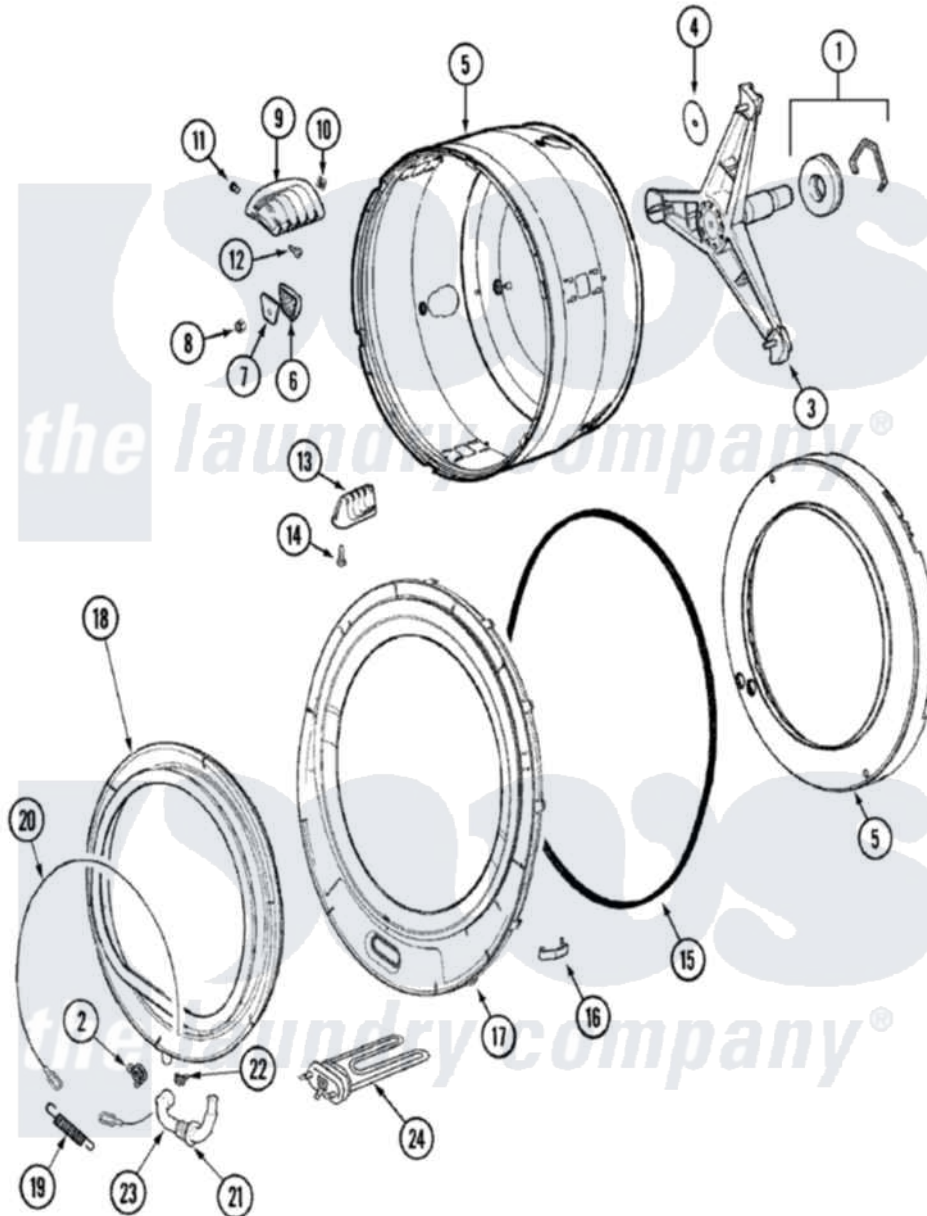

# Maytag MAH7550AAW 09 - SPINNER ASSEMBLY & OUTER TUB COVER

Maytag Residential Maytag MAH7550AAW Washer Parts Parts Diagram 09 - SPINNER ASSEMBLY & OUTER TUB COVER

Click on the part number to view part

Item	Original Part Number	Replaced By	Status	Part Description
1	<a href="#">12002022</a>			Lip Seal Kit
2	22003073	<a href="#">596669</a>		Clamp, Manifold
3	<a href="#">22002123</a>			Tube, Molykote
"	22004081	<a href="#">W10181639</a>		Support
4	<a href="#">22002023</a>			Washer, Plastic
5	22003549	<a href="#">6-2717080</a>		Spinner As
6	<a href="#">22002482</a>			Washer, Profile
7	<a href="#">22002020</a>			Washer, Spinner Support
8	22002122	<a href="#">2207454</a>		Nut, Hex
9	<a href="#">22001985</a>			Baffle, Drip
10	<a href="#">22002009</a>			Grommet, Baffle
11	<a href="#">22001999</a>			Grommet, Baffle
12	22002325	<a href="#">22003556</a>		Screw, Baffle
13	<a href="#">22001986</a>			Baffle, Drip
14	<a href="#">22002059</a>			Screw, Baffle
15	<a href="#">22002077</a>			Seal, Tub Cover

16	<a href="#">22002050</a>		Clip, Tub To Cover
17	<a href="#">22003326</a>		Clip, Heater Harness To Tub
"	<a href="#">22003414</a>		Tub Cover Aspck
"	<a href="#">22004475</a>		Tub Cover Assembly W' Heater
"	<a href="#">22004254</a>		Cover, Tub W/Sealandcaps Aspck
18	22003070	<a href="#">12002533</a>	Boot Kit
"	<a href="#">22003081</a>		Plug
19	<a href="#">22002099</a>		Spring, Tub
20	<a href="#">22002327</a>		Wire, Boot Clamp
21	<a href="#">22003074</a>		Guard, Hose
22	22003072		CLAMP, HOSE DOUBLE WIRE
23	22003071	<a href="#">22004477</a>	Drain Hose, Door Boot
24	<a href="#">22003779</a>		Bracket, Heater
"	<a href="#">22004123</a>		Heater, 230 V, 2050 Watt