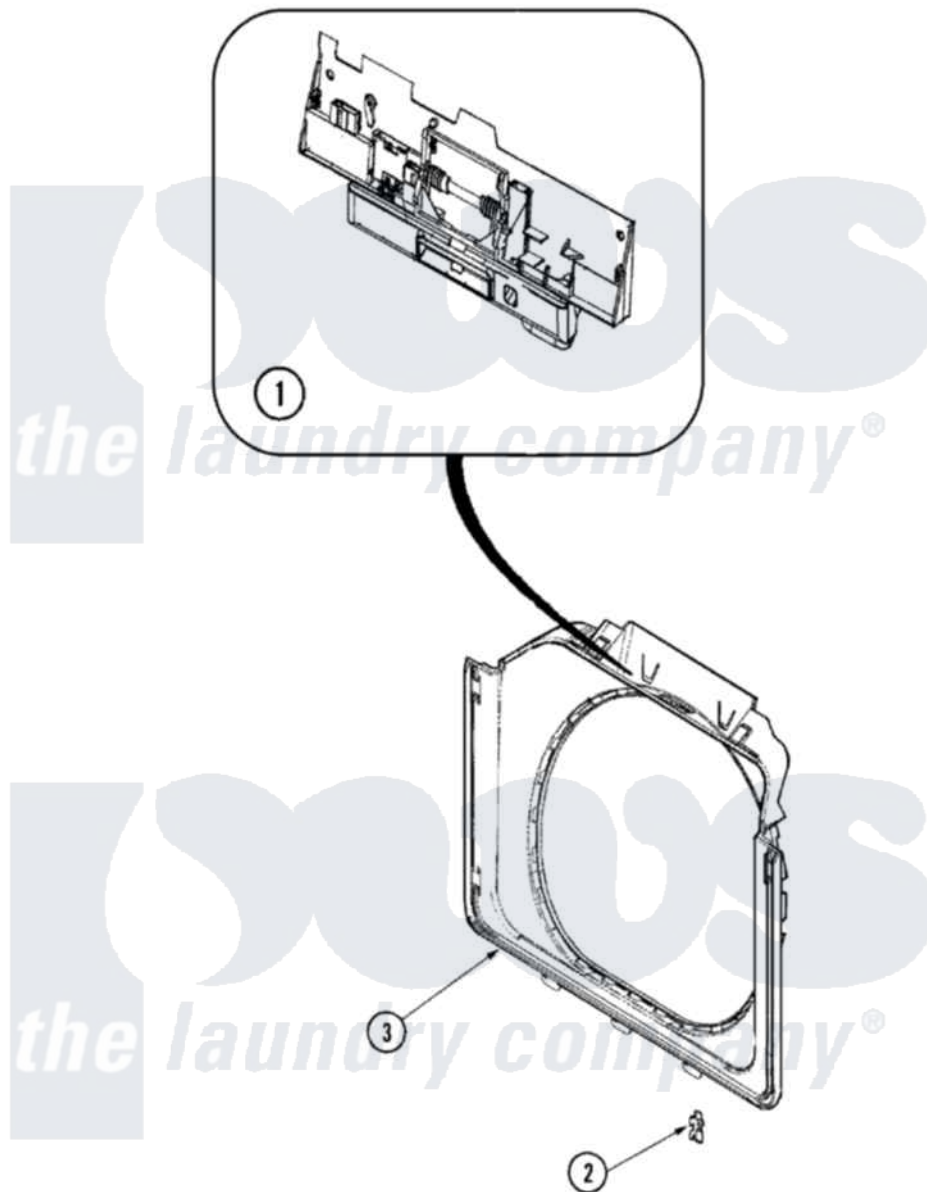

# Maytag MAH7550AGW 06 - DOOR SHROUD & DOOR LATCH ASSEMBLY

Maytag [Residential Maytag MAH7550AGW Washer Parts](#) Parts Diagram 06 - DOOR SHROUD & DOOR LATCH ASSEMBLY

[Click on the part number to view part](#)

Item	Original Part Number	Replaced By	Status	Part Description
1	<a href="#">22003753</a>			Latch Assembly, Export
2	<a href="#">33001787</a>			Screw, Hinge Note: Screw, Hinge Hole Cover
"	<a href="#">33001764</a>			Cover, Hinge Hole
3	22003516	<a href="#">22002234</a>		Shroud And Dispenser Hose