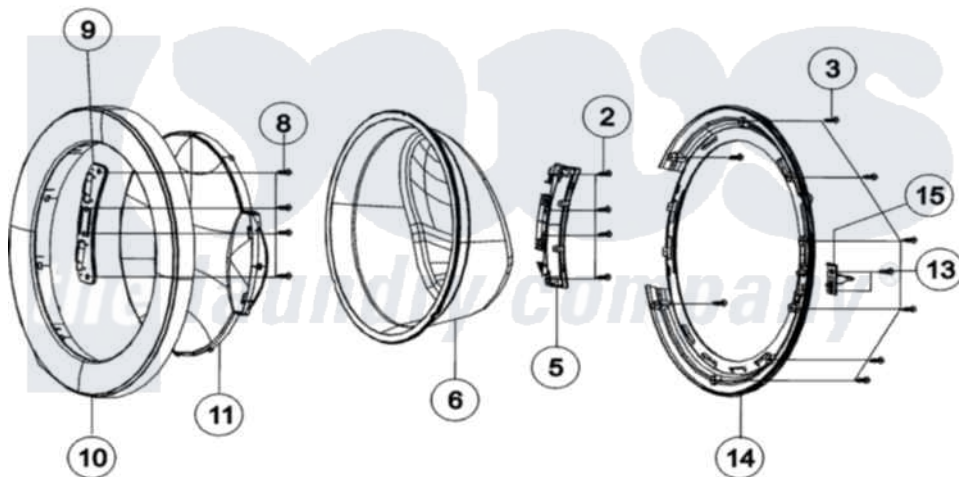

Maytag MAH8700AWM 03 - DOOR

Maytag [Residential Maytag MAH8700AWM Washer Parts](#) Parts Diagram 03 - DOOR
 Click on the part number to view part

Item	Original Part Number	Replaced By	Status	Part Description
1	34001251		Not Available	SCREW, TAPPING
2	34001251		Not Available	SCREW, TAPPING
3	34001251		Not Available	SCREW, TAPPING
4	34001252			Screw
5	34001253			Guide-Holder Glass
6	34001254			Glass, Door
7	34001265	8182634		Lock, Door
8	34001232	98008545		Screw
9	34001255			Bracket-Holder
10	34001392			Cover-Door
11	34001257			Door Safety
12	34001266			Clamp, Bellow To Front Panel
13	34001259			Screw
14	34001285			Holder-Glass
15	34001260			Hook, Door
16	34001286			Screw

17

[34001262](#)

Guide-Bar

18

[34001468](#)

Front Panel

"

[34001393](#)