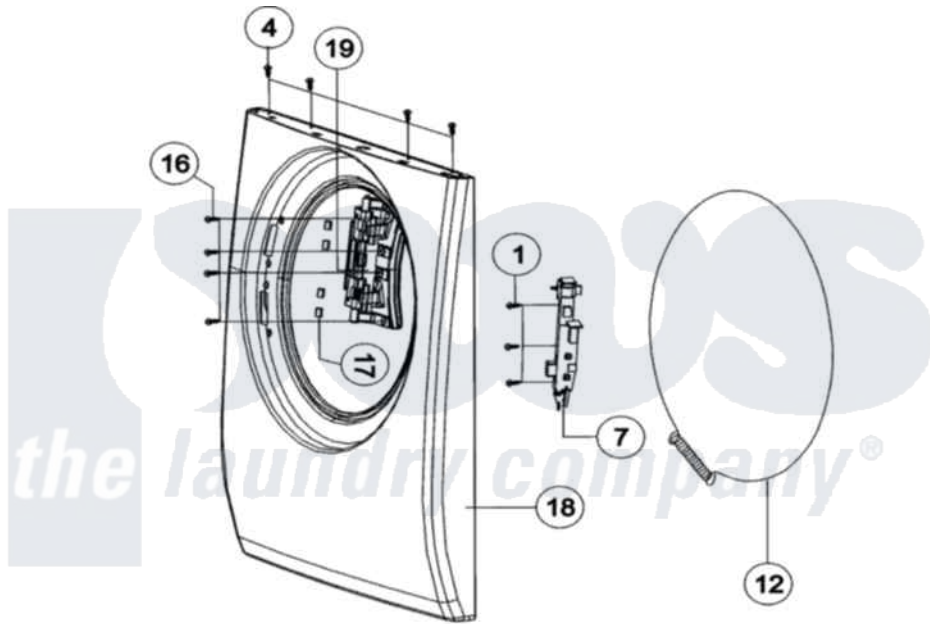

Maytag MAH8700AWM 03 - DOOR

Maytag [Residential Maytag MAH8700AWM Washer Parts](#) Parts Diagram 03 - DOOR
 Click on the part number to view part

Item	Original Part Number	Replaced By	Status	Part Description
1	34001251		Not Available	SCREW, TAPPING
2	34001251		Not Available	SCREW, TAPPING
3	34001251		Not Available	SCREW, TAPPING
4	34001252			Screw
5	34001253			Guide-Holder Glass
6	34001254			Glass, Door
7	34001265	8182634		Lock, Door
8	34001232	98008545		Screw
9	34001255			Bracket-Holder
10	34001392			Cover-Door
11	34001257			Door Safety
12	34001266			Clamp, Bellow To Front Panel
13	34001259			Screw
14	34001285			Holder-Glass
15	34001260			Hook, Door
16	34001286			Screw

17

[34001262](#)

Guide-Bar

18

[34001468](#)

Front Panel

"

[34001393](#)