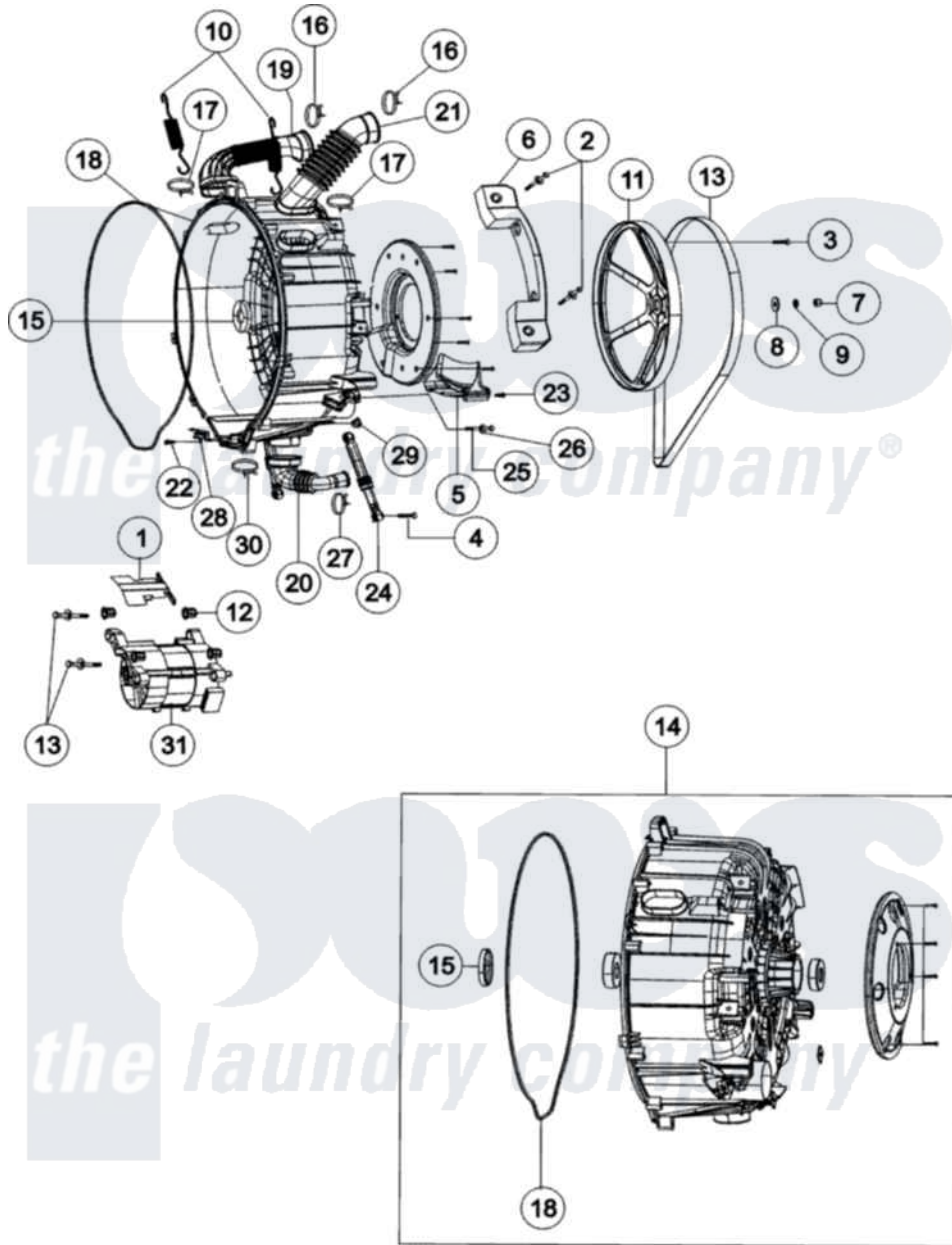

Maytag MAH8700AWM 06 - TUB BACK

Maytag Residential Maytag MAH8700AWM Washer Parts Parts Diagram 06 - TUB BACK
 Click on the part number to view part

Item	Original Part Number	Replaced By	Status	Part Description
1	34001415			Cover, Motor
2	34001158			Bolt Assembly
3	34001268			Bolt-Etc
4	34001147			Bolt
5	34001414			Bracket-Tub
6	34001413			Counterweight, Rear
7	34001271			Nut, Pulley
8	34001406			Washer, Flat
9	34001273			Washer, Spring
10	34001274			Spring, Suspension
11	34001412			Pulley
12	34001157			Bushing, Motor
13	34001158			Bolt Assembly
"	34001411			Belt
14	34001439			Tub, Rear
"	34001458			Outer Tub, Rear

15	34001408		Seal, Oil
"	34001462		Seal-Oil
16	34001298		Clamp, Hose
17	34001297		Clamp, Hose
18	34001296		Gasket, Tub
19	34001294		Hose, Tub To Pump
20	34001294		Hose, Tub To Pump
21	34001293		Hose, Exhaust
22	34001251	Not Available	SCREW, TAPPING
23	34001232	98008545	Screw
24	34001292		Shock Absorber
25	34001148		Bolt
26	34001272		Washer, Flat
27	34001161	596669	Clamp, Manifold
28	34001290		Bracket - Heater
29	34001291		Cable Clamp
30	34001289		Clamp, Hose
31	34001405	34001437	Motor, Drive