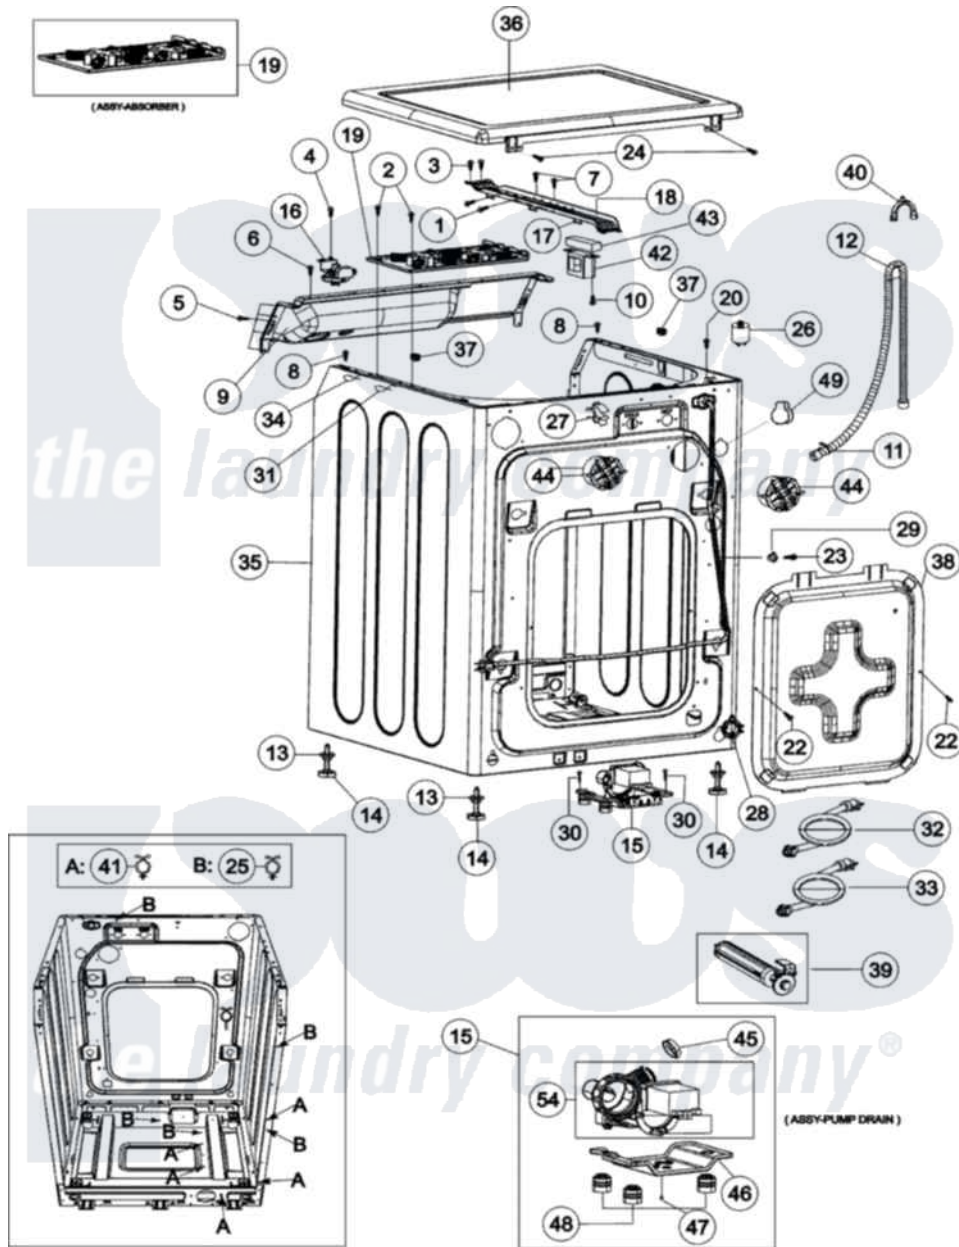

Maytag MAH9700AWM 01 - CABINET

Maytag [Residential Maytag MAH9700AWM Washer Parts](#) Parts Diagram 01 - CABINET

Click on the part number to view part

Item	Original Part Number	Replaced By	Status	Part Description
1	34001252			Screw
2	34001252			Screw
3	34001252			Screw
4	34001252			Screw
5	34001252			Screw
6	34001252			Screw
7	34001232	98008545		Screw
8	34001317			Screw, Special
9	34001318			Frame-Plate- Cabinet
10	34001231			Screw
11	34001161	596669		Clamp, Manifold
12	34001095			Hose, Drain
13	34001389			Nut, Lock
14	34001341			Foot, Leveling
15	34001320			Assembly-Pump Drain
16	34001324			Switch, Pressure Sensor

17	34001325		Bracket, Harness Channel
18	34001326		Channel, Harness
19	34001327	34001496	Control BO
20	34001252		Screw
21	34001340		Pump, Drain
22	34001252		Screw
23	34001232	98008545	Screw
24	34001328		Screw
25	34001329		Clip, Harness
26	34001330	Not Available	FILTER, EMI
27	34001331		Clip, Outer Hose Holder
28	34001500		Guide Hose
"	34001200	34001500	Guide Hose
29	34001299		Clamp, Pressure Hose Retainer
30	34001388		Bolt
31	34001229	W10339879	Tie, Cable
32	34001089		Hose, Water Inlet
33	34001094		Hose, Water Inlet
34	34001229	W10339879	Tie, Cable
35	34001391		Assembly-Frame
36	34001390		Cover-Top
37	34001097		Guide, Spring-Washer Only
38	34001338		Rear Panel
39	34001337		Bolt, Shipping
40	34001336		U-Bend, Drain Hose
41	34001501		Holder Wire
"	35001004	M0585401	Tie, Wire
42	34001333		Trans-Reactor
43	34001334		Bracket, Heater
44	34001335	34001455	Assembly-Cap
45	34001322		Valve-Check
46	34001321		Bracket-Pump
47	34001232	98008545	Screw
48	34001323		Cushion-Pump
49	34001395		Stack Kit, 27"