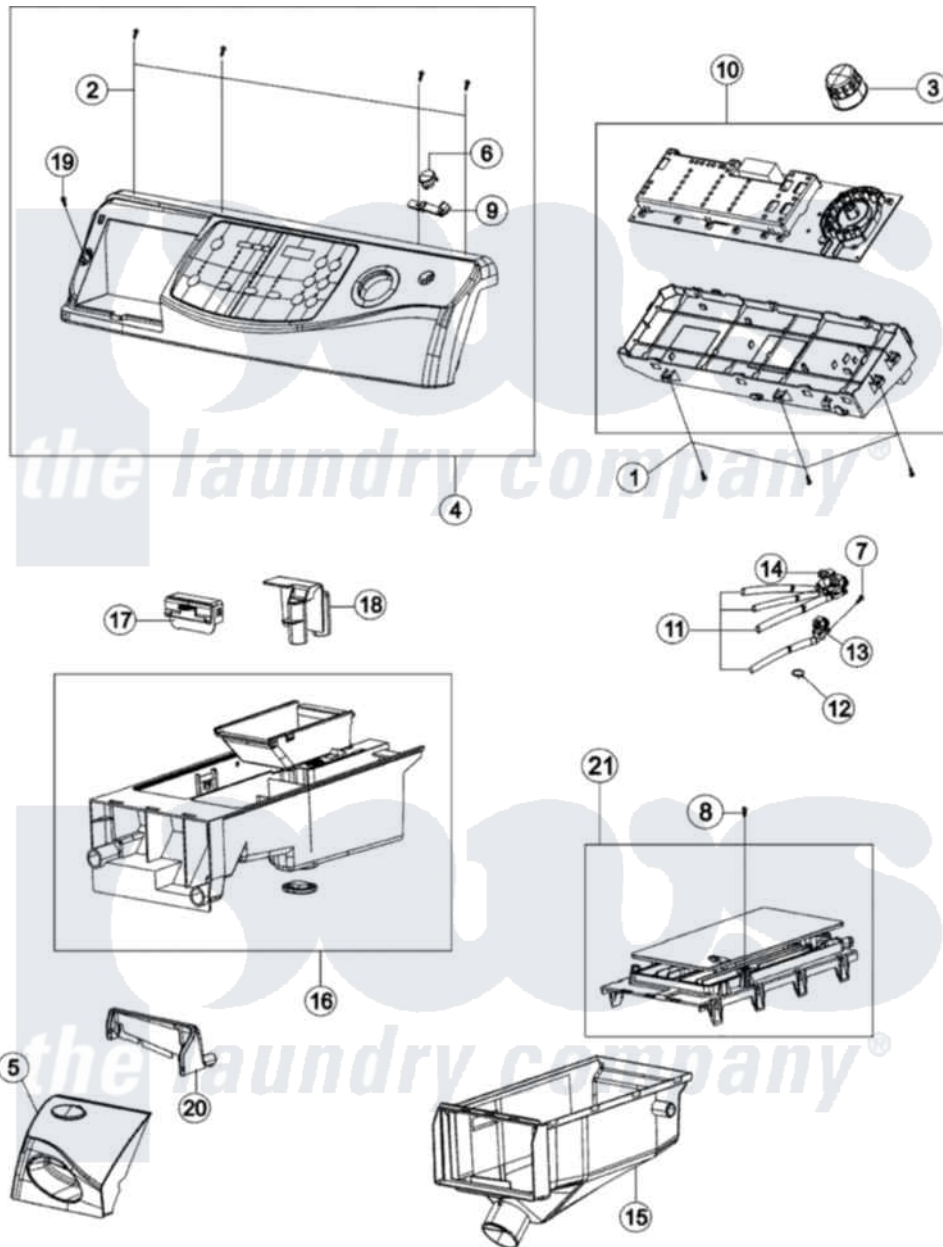

Maytag MAH9700AWM 02 - CONTROL PANEL

Maytag [Residential Maytag MAH9700AWM Washer Parts](#) Parts Diagram 02 - CONTROL PANEL
 Click on the part number to view part

Item	Original Part Number	Replaced By	Status	Part Description
1	34001231			Screw
2	34001232	98008545		Screw
3	34001387			Knob-Encoder
4	34001386			Assembly-Panel Control
5	34001383			Assembly-S. Panel-Drawer
6	34001385			Button-Push
7	34001250			Screw
8	34001232	98008545		Screw
9	34001279			Lever-Power
10	34001497			Control Board
"	34001492	34001497		Control Board
"	34001445	34001496		Control BO
"	34001485			Harness- W
"	12002635	34001496		Control BO
"	34001484			Pcb Mems
"	34001471	34001496		Control BO

11	34001249	34001210	Hose-Dispe
12	34001208	596669	Clamp, Manifold
13	34001131		Valve, Inlet
14	34001248		Water Valve
15	34001245		Dispenser Body
16	34001282		Drawer, Detergent
17	34001239		Separator
18	34001240	34001401	Cap, Rinse
19	34001383		Assembly-S. Panel-Drawer
20	34001384		Handle-Drawer
21	34001284		ASSEMBLY-S HouSing Drawer