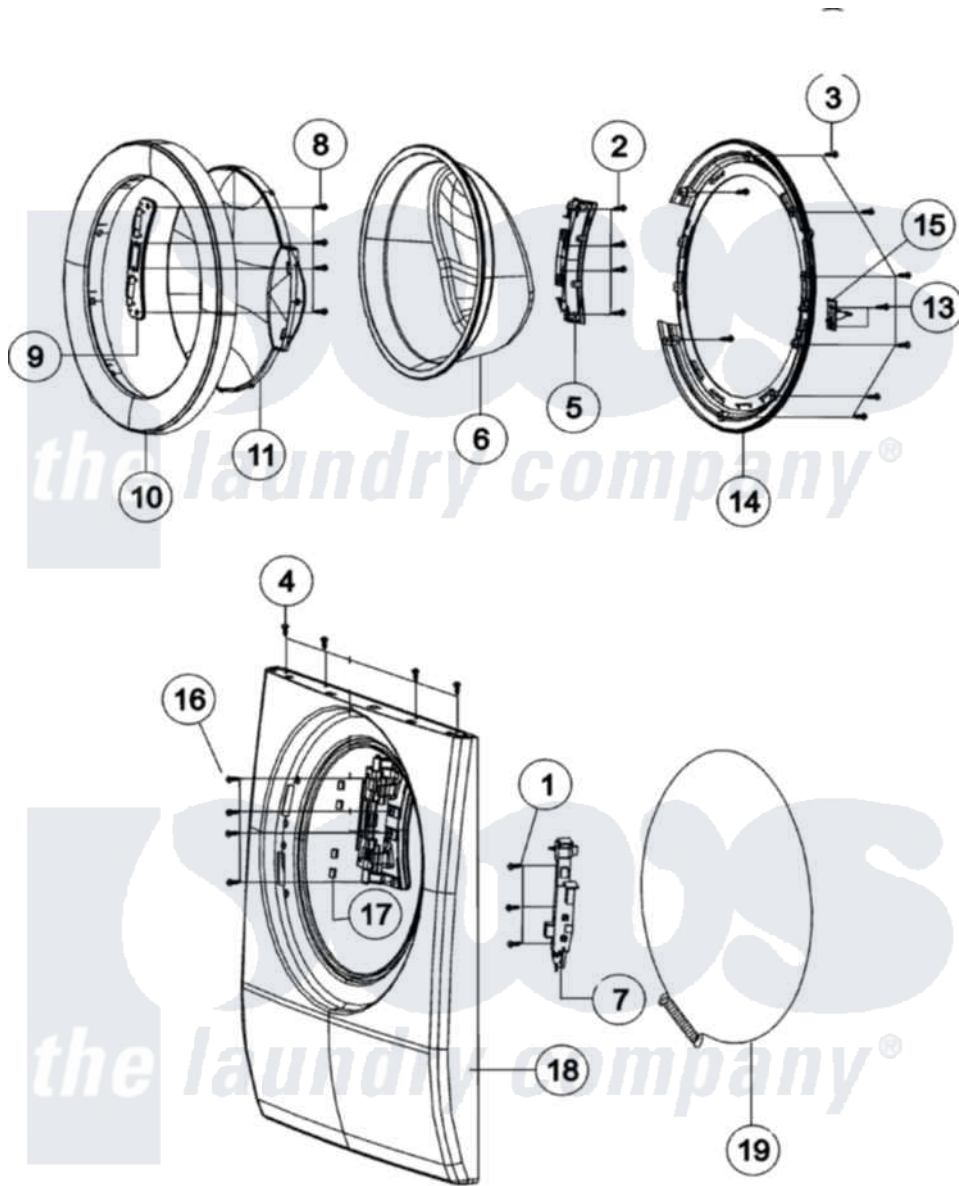

Maytag MAH9700AWM 03 - DOOR

Maytag Residential Maytag MAH9700AWM Washer Parts Parts Diagram 03 - DOOR
 Click on the part number to view part

Item	Original Part Number	Replaced By	Status	Part Description
1	34001251		Not Available	SCREW, TAPPING
2	34001251		Not Available	SCREW, TAPPING
3	34001251		Not Available	SCREW, TAPPING
4	34001252			Screw
5	34001253			Guide-Holder Glass
6	34001254			Glass, Door
7	34001265	8182634		Lock, Door
8	34001232	98008545		Screw
9	34001255			Bracket-Holder
10	34001392			Cover-Door
11	34001257			Door Safety
12	34001264			Assembly-Hinge
13	34001259			Screw
14	34001285			Holder-Glass
15	34001260			Hook, Door
16	34001286			Screw

17	34001262	Guide-Bar
18	34001468	Front Panel
"	34001393	Frame-Front
19	34001266	Clamp, Bellow To Front Panel