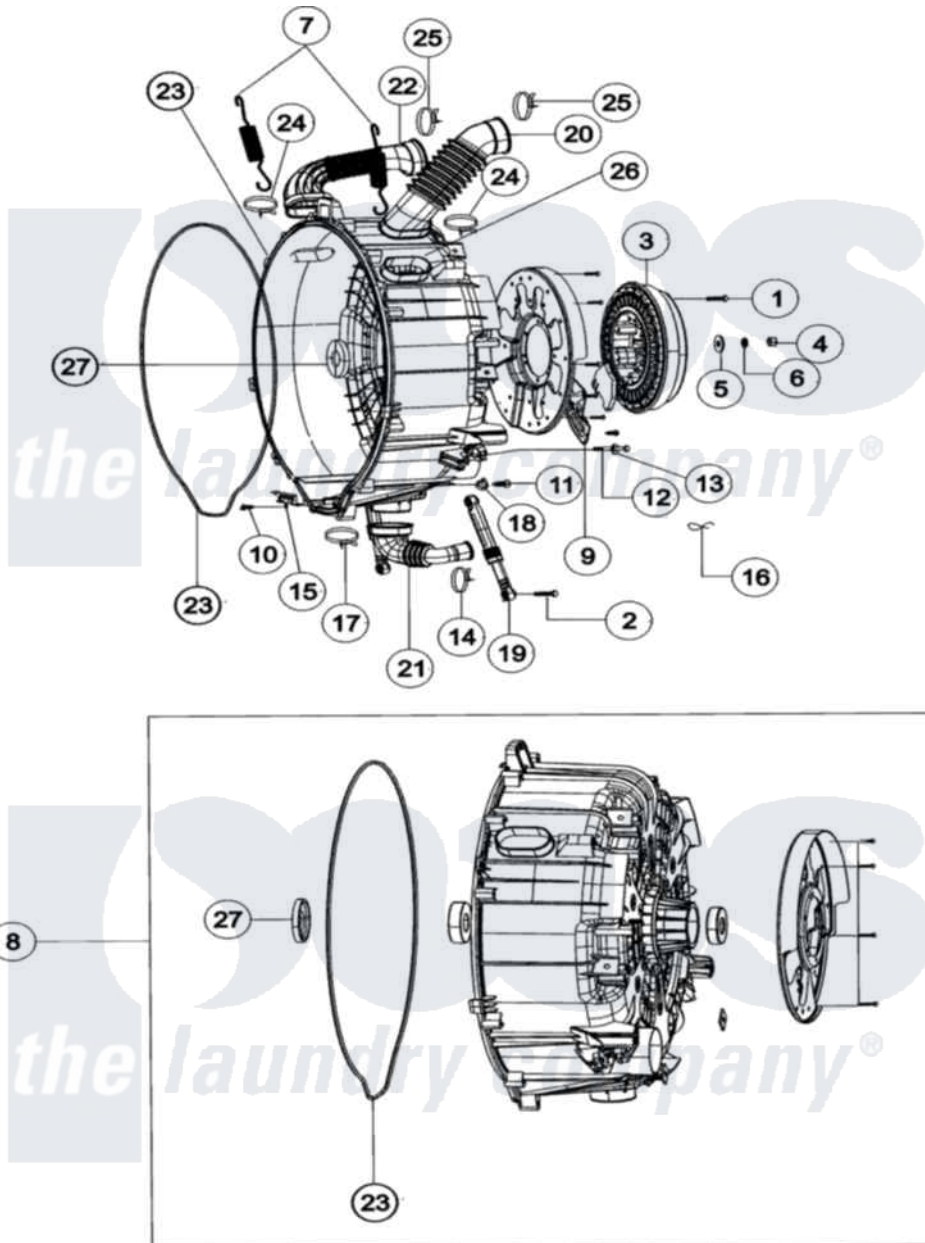

Maytag MAH9700AWM 05 - TUB BACK

Maytag Residential Maytag MAH9700AWM Washer Parts Parts Diagram 05 - TUB BACK
 Click on the part number to view part

Item	Original Part Number	Replaced By	Status	Part Description
1	34001268			Bolt-Etc
2	34001147			Bolt
3	34001269			Motor-Drum
4	34001271			Nut, Pulley
5	34001272			Washer, Flat
6	34001273			Washer, Spring
7	34001274			Spring, Suspension
8	34001316			ASSEMBLY-S Tub Back Svc
9	34001313	34001477		Bracket
10	34001251		Not Available	SCREW, TAPPING
11	34001232	98008545		Screw
12	34001148			Bolt
13	34001272			Washer, Flat
14	34001161	596669		Clamp, Manifold
15	34001290			Bracket - Heater
16	34001229	W10339879		Tie, Cable

17	34001289	Clamp, Hose
18	34001291	Cable Clamp
19	34001292	Shock Absorber
20	34001293	Hose, Exhaust
21	34001294	Hose, Tub To Pump
22	34001295	Hose Exhaust
23	34001296	Gasket, Tub
24	34001297	Clamp, Hose
25	34001298	Clamp, Hose
26	34001310	Seal-Oil