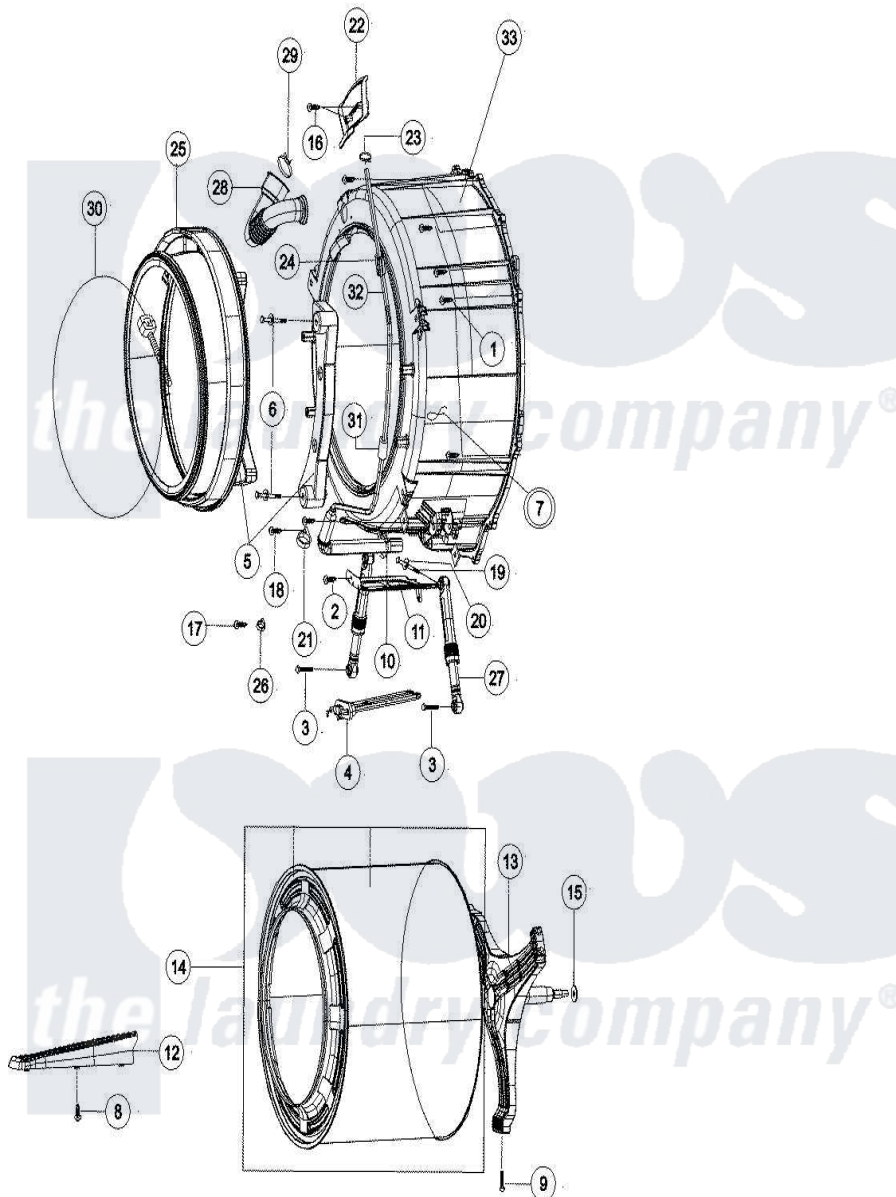

Maytag MAH9700AWM 06 - TUB FRONT

Maytag [Residential Maytag MAH9700AWM Washer Parts](#) Parts Diagram 06 - TUB FRONT
 Click on the part number to view part

Item	Original Part Number	Replaced By	Status	Part Description
1	34001267			Screw
2	34001232	98008545		Screw
3	34001147			Bolt
4	34001270	12002809		Heater Kit
5	34001276			Counterweight, Front
6	34001158			Bolt Assembly
7	34001229	W10339879		Tie, Cable
8	34001251		Not Available	SCREW, TAPPING
9	34001277			Screw
10	34001315	285655		Clamp, Hose
11	34001314			Bracket-Tub
12	34001287			Drum-Lifter
13	34001288			Asst-Flange Shaft
14	34001461			Spinner
"	34001312	34001461		Spinner
15	34001311			Washer-Wave

16	34001251	Not Available	SCREW, TAPPING
17	34001232	98008545	Screw
18	34001232	98008545	Screw
19	34001148		Bolt
20	34001272		Washer, Flat
21	34001299		Clamp, Pressure Hose Retainer
22	34001300		Guide, Water
23	34001169		Clamp, Hose
24	34001301		Sleeve, Pressure Switch Hose
25	34001302		Door-Diaphragm
26	34001291		Cable Clamp
27	34001303		Shock Absorber
28	34001304		Hose-Drawer Tub
29	34001305	3400959	Hose Clamp
30	34001306		Clamp, Bellow To Tub
31	34001307		Sleeve, Harness
32	34001308		Hose-Ressure
33	34001309		Assembly-Semi Tub Front