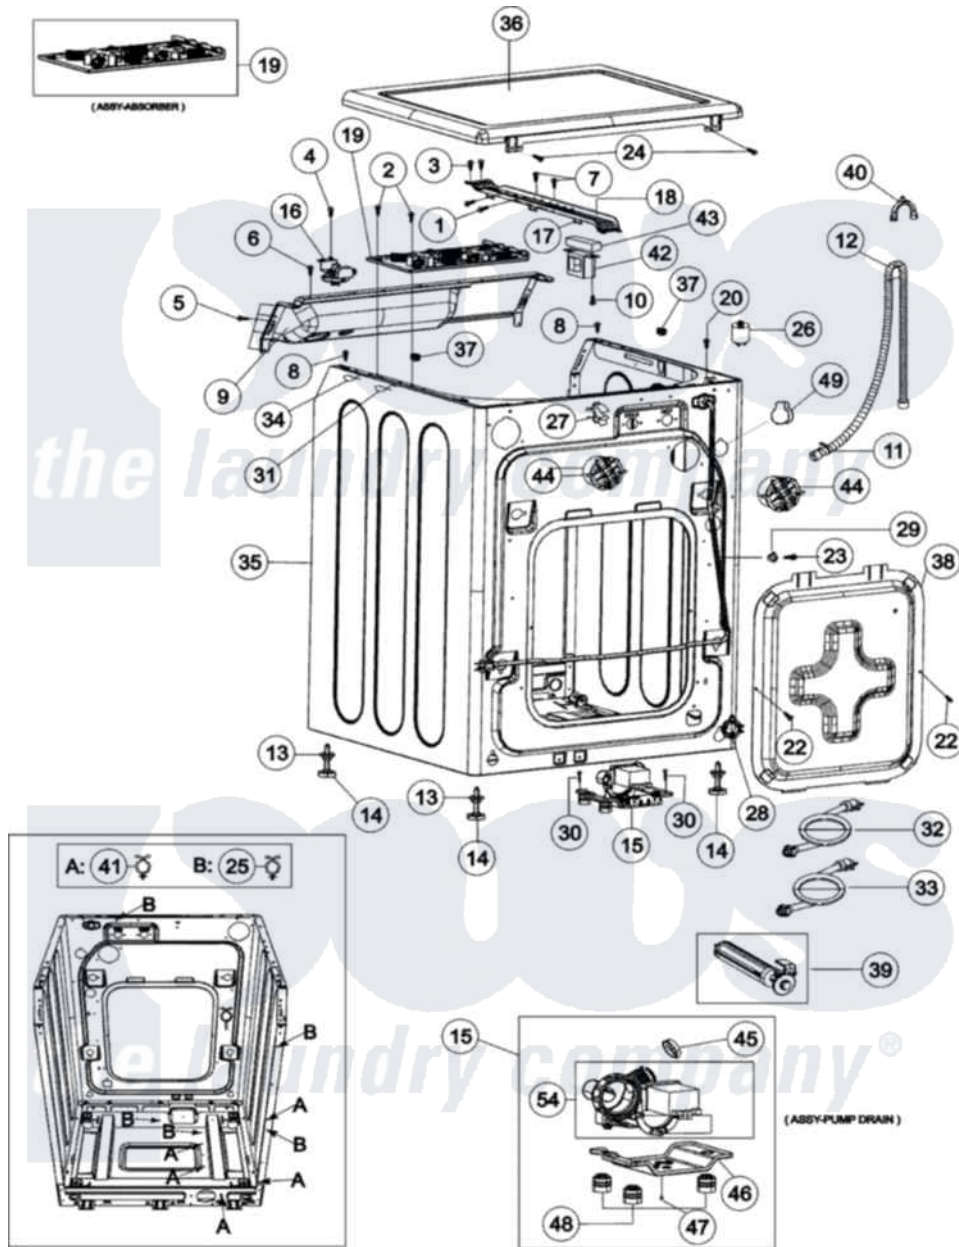

Maytag MAH9700AWW 01 - CABINET

Maytag Residential Maytag MAH9700AWW Washer Parts Parts Diagram 01 - CABINET

Click on the part number to view part

Item	Original Part Number	Replaced By	Status	Part Description
1	34001252			Screw
2	34001252			Screw
3	34001252			Screw
4	34001252			Screw
5	34001252			Screw
6	34001252			Screw
7	34001232	98008545		Screw
8	34001317			Screw, Special
9	34001318			Frame-Plate- Cabinet
10	34001231			Screw
11	34001161	596669		Clamp, Manifold
12	34001095			Hose, Drain
13	34001389			Nut, Lock
14	34001341			Foot, Leveling
15	34001320			Assembly-Pump Drain
16	34001324			Switch, Pressure Sensor

17	34001325		Bracket, Harness Channel
18	34001326		Channel, Harness
19	34001327	34001496	Control BO
20	34001252		Screw
21	34001340		Pump, Drain
22	34001252		Screw
23	34001232	98008545	Screw
24	34001328		Screw
25	34001329		Clip, Harness
26	34001330	Not Available	FILTER, EMI
27	34001331		Clip, Outer Hose Holder
28	34001500		Guide Hose
"	34001200	34001500	Guide Hose
29	34001299		Clamp, Pressure Hose Retainer
30	34001388		Bolt
31	34001229	W10339879	Tie, Cable
32	34001089		Hose, Water Inlet
33	34001094		Hose, Water Inlet
34	34001229	W10339879	Tie, Cable
35	34001339		Assembly-Frame Lu
36	34001332		Top
37	34001097		Guide, Spring-Washer Only
38	34001338		Rear Panel
39	34001337		Bolt, Shipping
40	34001336		U-Bend, Drain Hose
41	34001501		Holder Wire
"	35001004	M0585401	Tie, Wire
42	34001333		Trans-Reactor
43	34001334		Bracket, Heater
44	34001335	34001455	Assembly-Cap
45	34001322		Valve-Check
46	34001321		Bracket-Pump
47	34001232	98008545	Screw
48	34001323		Cushion-Pump
49	34001395		Stack Kit, 27"