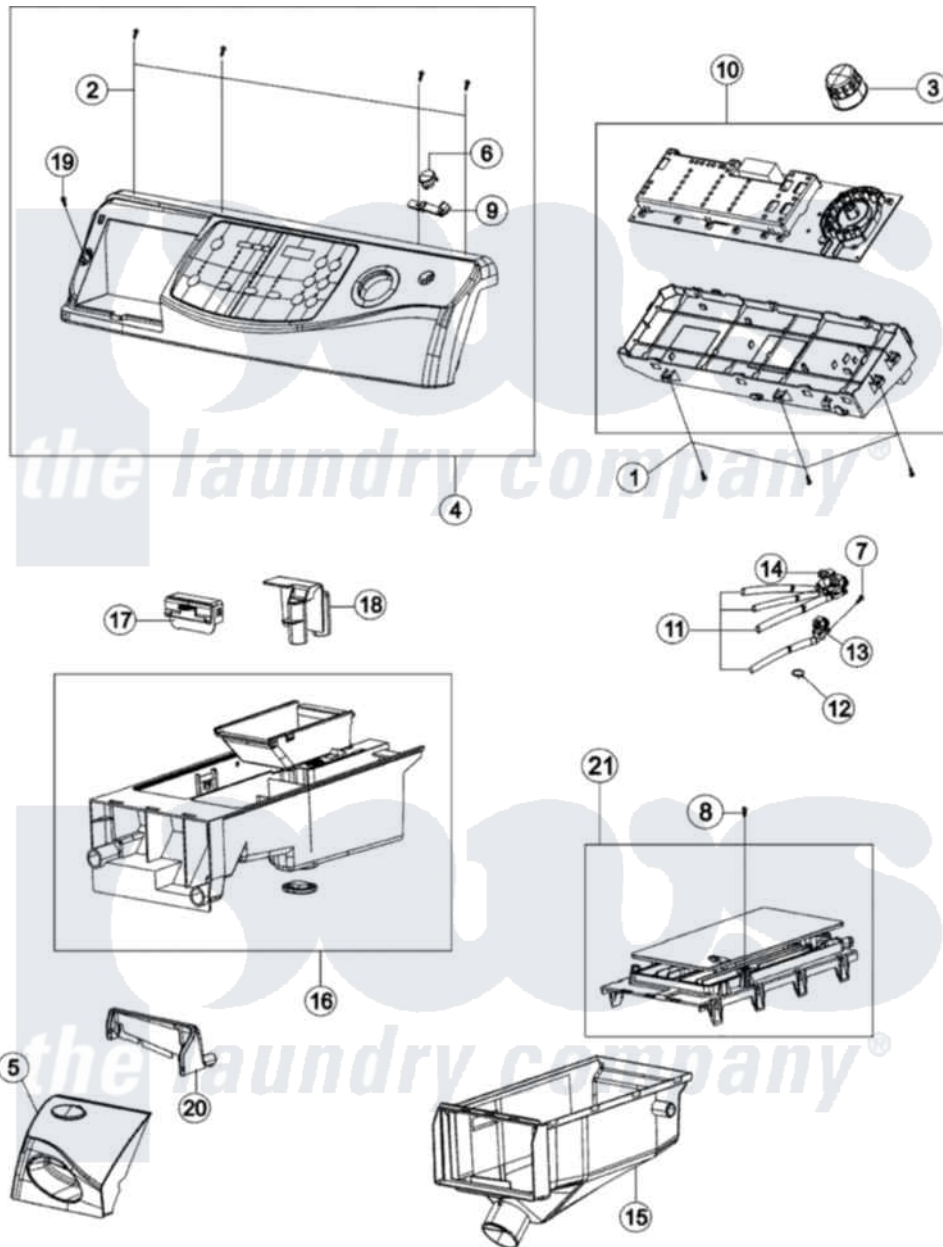

Maytag MAH9700AWW 02 - CONTROL PANEL

Maytag [Residential Maytag MAH9700AWW Washer Parts](#) Parts Diagram 02 - CONTROL PANEL
 Click on the part number to view part

Item	Original Part Number	Replaced By	Status	Part Description
1	34001231			Screw
2	34001232	98008545		Screw
3	34001233			Knob-Encoder
4	34001234			Assembly-Panel Control
5	34001283			ASSEMBLY-S Panel-Drawer
6	34001235			Button-Push
7	34001250			Screw
8	34001232	98008545		Screw
9	34001279			Lever-Power
10	34001485			Harness- W
"	34001484			Pcb Mems
"	34001471	34001496		Control BO
"	34001445	34001496		Control BO
"	12002635	34001496		Control BO
"	34001492	34001497		Control Board
"	34001497			Control Board

11	34001249	34001210	Hose-Dispe
12	34001208	596669	Clamp, Manifold
13	34001131		Valve, Inlet
14	34001248		Water Valve
15	34001245		Dispenser Body
16	34001282		Drawer, Detergent
17	34001239		Separator
18	34001240	34001401	Cap, Rinse
19	34001283		ASSEMBLY-S Panel-Drawer
20	34001243		Handle-Drawer
21	34001284		ASSEMBLY-S Housing Drawer