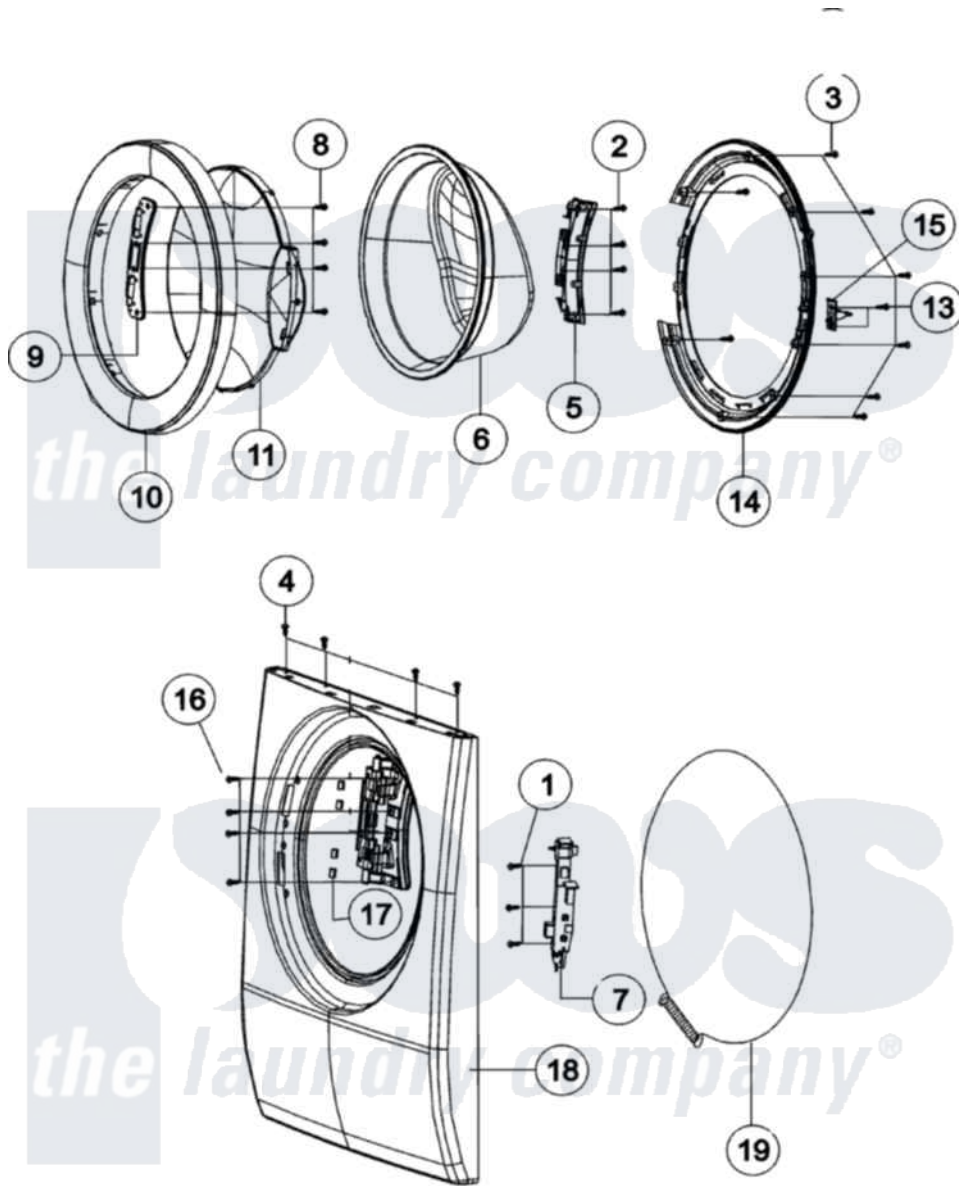

Maytag MAH9700AWW 03 - DOOR

Maytag Residential Maytag MAH9700AWW Washer Parts Parts Diagram 03 - DOOR
 Click on the part number to view part

| Item | Original Part Number | Replaced By | Status | Part Description |
|------|--------------------------|--------------------------|---------------|--------------------|
| 1 | 34001251 | | Not Available | SCREW, TAPPING |
| 2 | 34001251 | | Not Available | SCREW, TAPPING |
| 3 | 34001251 | | Not Available | SCREW, TAPPING |
| 4 | 34001252 | | | Screw |
| 5 | 34001253 | | | Guide-Holder Glass |
| 6 | 34001254 | | | Glass, Door |
| 7 | 34001265 | 8182634 | | Lock, Door |
| 8 | 34001232 | 98008545 | | Screw |
| 9 | 34001255 | | | Bracket-Holder |
| 10 | 34001256 | | | Cover-Door |
| 11 | 34001257 | | | Door Safety |
| 12 | 34001264 | | | Assembly-Hinge |
| 13 | 34001259 | | | Screw |
| 14 | 34001285 | | | Holder-Glass |
| 15 | 34001260 | | | Hook, Door |
| 16 | 34001286 | | | Screw |

| | | |
|----|--------------------------|------------------------------|
| 17 | 34001262 | Guide-Bar |
| 18 | 34001467 | Front Panel |
| " | 34001263 | Frame-Front Lu |
| 19 | 34001266 | Clamp, Bellow To Front Panel |