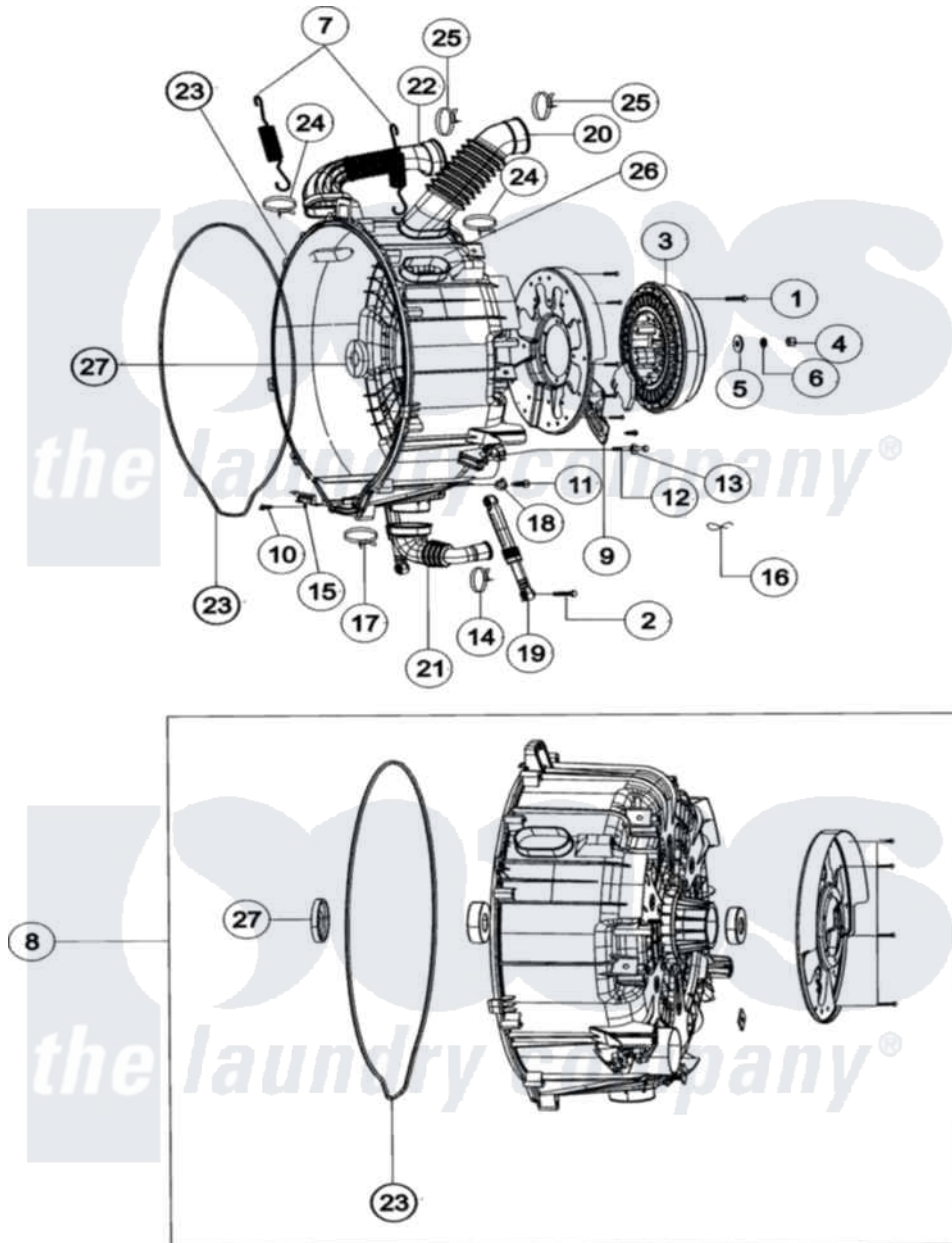

# Maytag MAH9700AWW 05 - TUB BACK

Maytag Residential Maytag MAH9700AWW Washer Parts Parts Diagram 05 - TUB BACK  
 Click on the part number to view part

Item	Original Part Number	Replaced By	Status	Part Description
1	<a href="#">34001268</a>			Bolt-Etc
2	<a href="#">34001147</a>			Bolt
3	<a href="#">34001269</a>			Motor-Drum
4	<a href="#">34001271</a>			Nut, Pulley
5	<a href="#">34001272</a>			Washer, Flat
6	<a href="#">34001273</a>			Washer, Spring
7	<a href="#">34001274</a>			Spring, Suspension
8	<a href="#">34001316</a>			ASSEMBLY-S Tub Back Svc
9	34001313	<a href="#">34001477</a>		Bracket
10	34001251		Not Available	SCREW, TAPPING
11	34001232	<a href="#">98008545</a>		Screw
12	<a href="#">34001148</a>			Bolt
13	<a href="#">34001272</a>			Washer, Flat
14	34001161	<a href="#">596669</a>		Clamp, Manifold
15	<a href="#">34001290</a>			Bracket - Heater
16	34001229	<a href="#">W10339879</a>		Tie, Cable

17	<a href="#">34001289</a>	Clamp, Hose
18	<a href="#">34001291</a>	Cable Clamp
19	<a href="#">34001292</a>	Shock Absorber
20	<a href="#">34001293</a>	Hose, Exhaust
21	<a href="#">34001294</a>	Hose, Tub To Pump
22	<a href="#">34001295</a>	Hose Exhaust
23	<a href="#">34001296</a>	Gasket, Tub
24	<a href="#">34001297</a>	Clamp, Hose
25	<a href="#">34001298</a>	Clamp, Hose
26	<a href="#">34001310</a>	Seal-Oil