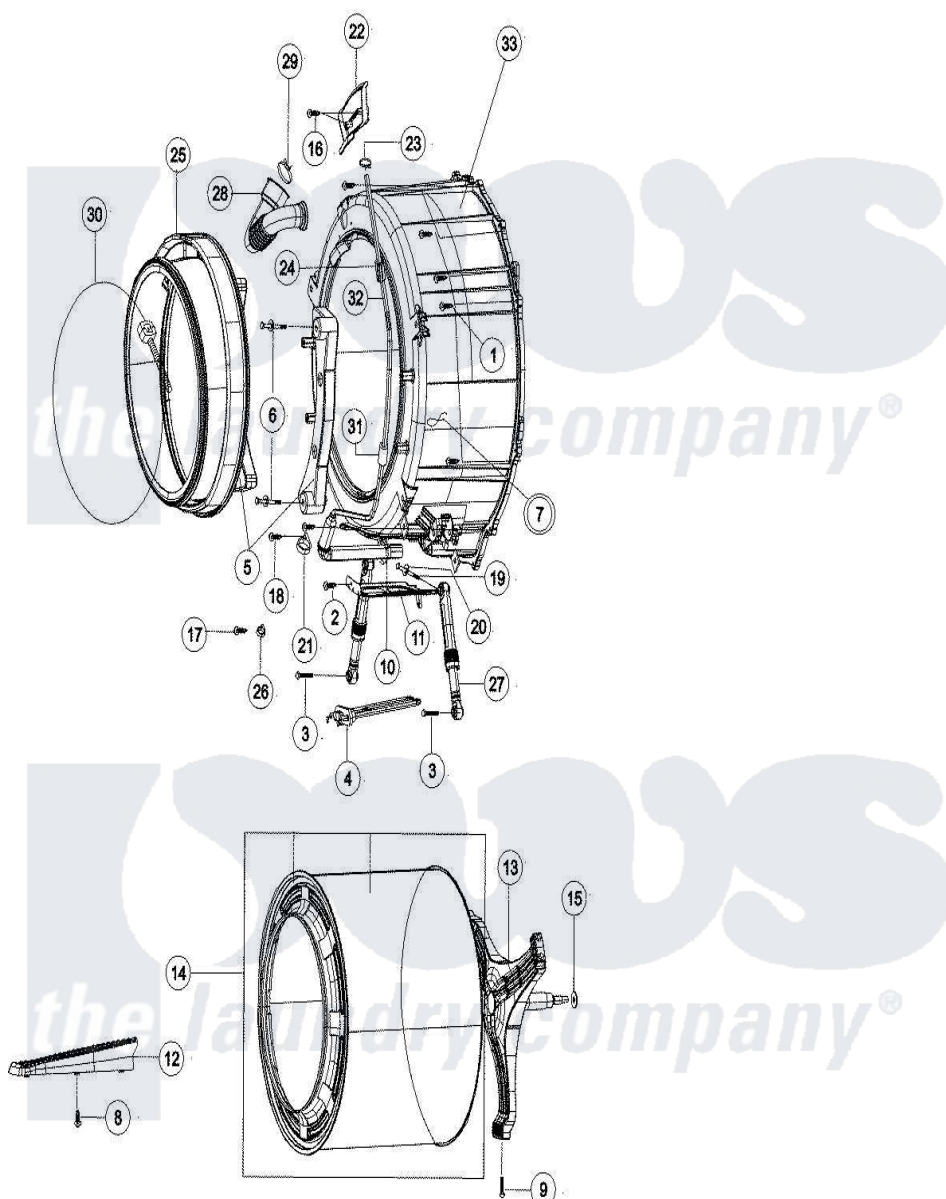

Maytag MAH9700AWW 06 - TUB FRONT

Maytag [Residential Maytag MAH9700AWW Washer Parts](#) Parts Diagram 06 - TUB FRONT
 Click on the part number to view part

Item	Original Part Number	Replaced By	Status	Part Description
1	34001267			Screw
2	34001232	98008545		Screw
3	34001147			Bolt
4	34001270	12002809		Heater Kit
5	34001276			Counterweight, Front
6	34001158			Bolt Assembly
7	34001229	W10339879		Tie, Cable
8	34001251		Not Available	SCREW, TAPPING
9	34001277			Screw
10	34001315	285655		Clamp, Hose
11	34001314			Bracket-Tub
12	34001287			Drum-Lifter
13	34001288			Asst-Flange Shaft
14	34001461			Spinner
"	34001312	34001461		Spinner
15	34001311			Washer-Wave

16	34001251	Not Available	SCREW, TAPPING
17	34001232	98008545	Screw
18	34001232	98008545	Screw
19	34001148		Bolt
20	34001272		Washer, Flat
21	34001299		Clamp, Pressure Hose Retainer
22	34001300		Guide, Water
23	34001169		Clamp, Hose
24	34001301		Sleeve, Pressure Switch Hose
25	34001302		Door-Diaphragm
26	34001291		Cable Clamp
27	34001303		Shock Absorber
28	34001304		Hose-Drawer Tub
29	34001305	3400959	Hose Clamp
30	34001306		Clamp, Bellow To Tub
31	34001307		Sleeve, Harness
32	34001308		Hose-Ressure
33	34001309		Assembly-Semi Tub Front