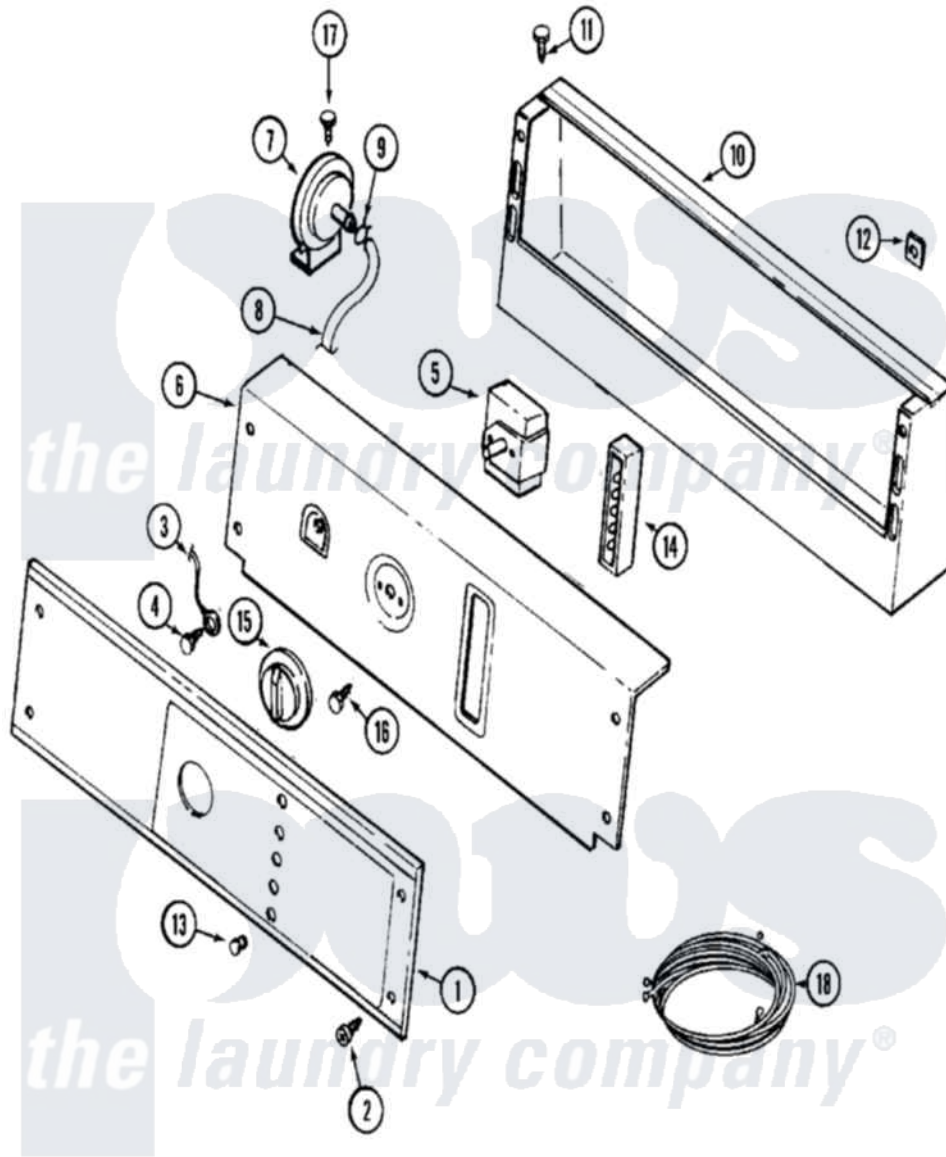

# Maytag MAT10CSAAL 01 - CONTROL PANEL

Maytag Residential Maytag MAT10CSAAL Washer Parts Parts Diagram 01 - CONTROL PANEL  
 Click on the part number to view part

Item	Original Part Number	Replaced By	Status	Part Description
001	<a href="#">22001307</a>			Panel, Control
002	<a href="#">215506</a>			Screw, Control Panel Overlay
003	<a href="#">204807</a>			Ground Wire, Supp. Plte To Top Cover
004	210186	<a href="#">3370225</a>		Screw
005	<a href="#">205353</a>			Switch, DiAl-A-Fabric
006	215570	<a href="#">22001592</a>		(WHT)
"	NLA		Not Available	(ALM)
007	<a href="#">22001308</a>			Switch, Water Level
008	212942	<a href="#">22001619</a>		Tube, Water Level Switch
009	410296	<a href="#">596669</a>		Clamp, Manifold
010	<a href="#">206780</a>			Control Cover Assembly
"	206780L	<a href="#">206780</a>		Control Cover Assembly
011	212276	<a href="#">W10116760</a>		Screw
012	<a href="#">215003</a>			Fastener, Panel And Bracket
013	<a href="#">215564</a>			Lens, Indicator Light
014	<a href="#">206881</a>			Indicator, Light

"	206882	<a href="#">W10133276</a>	Indicator, Five Light
015	<a href="#">206894</a>		Knob, Selector
"	215561	<a href="#">206894</a>	Knob, Selector
016	Y313588	<a href="#">488234</a>	Screw 8-32 X 1/4
017	211294	<a href="#">90767</a>	Screw, 8A X 3/8 HeX Washer Head Tapping
018	<a href="#">22001088</a>		Wire Harness, Main
"	<a href="#">22001093</a>		Wire Harness, Main