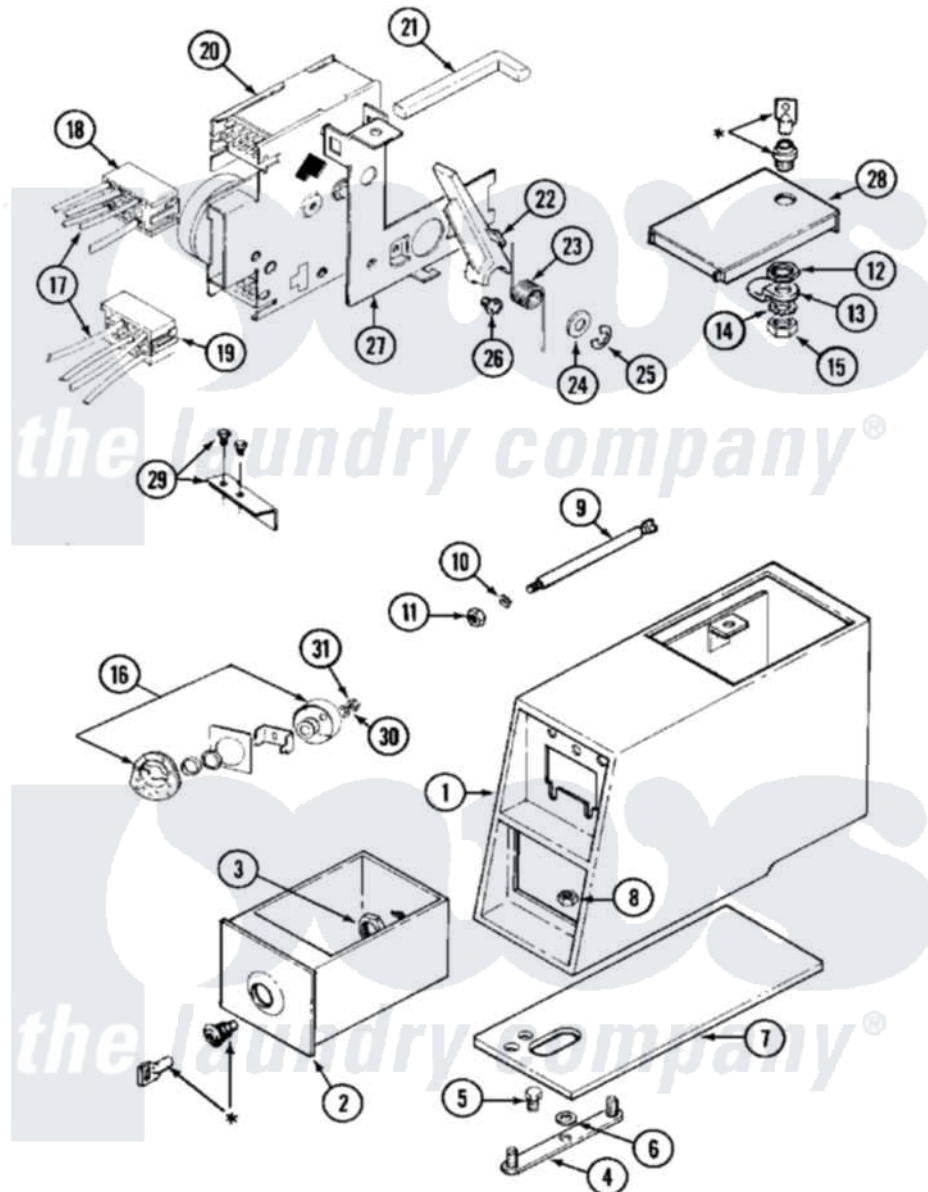

Maytag MAT10CSAAL 02 - CONTROL CENTER

* CONTACT YOUR COMMERCIAL LAUNDRY DISTRIBUTOR

Maytag [Residential Maytag MAT10CSAAL Washer Parts](#) Parts Diagram 02 - CONTROL CENTER

[Click on the part number to view part](#)

Item	Original Part Number	Replaced By	Status	Part Description
001	206952	22001405		Case, Coin Slide
"	206952L	22001405		Case, Coin Slide
002	207913	208883		Coin Box K
"	NLA		Not Available	(ALM)
003	212328	W10139762		Hex Nut, 3/4-27
004	NLA		Not Available	STRAP, MOUNTING
005	211294	90767		Screw, 8A X 3/8 HeX Washer Head Tapping
006	910309			Washer, Mounting Strap
007	214660			Gasket, Control Center
008	Y052740	62739		Nut, Lock
009	215559			Bolt, Coin Slide Locking
010	910387			Lockwasher, Vault Assembly
011	Y052721			Nut, Terminal Block Plate
012	212328	W10139762		Hex Nut, 3/4-27
013	213750	W10133266		Cam-Lock
014	22001354	W10177242		Hex-Nut 9/32 - 28

015	22001355		Nut, Lock Cam
016	216203		Lockwasher, Double "D"
"	NLA	Not Available	LOCK CAM ASSY. NA
017	22001088		Wire Harness, Main
"	22001093		Wire Harness, Main
"	22002223	22002256	Wire Harness Kit
"	NLA	Not Available	HARNES, WIRE
018	22001349		HOUSING, CONNECTOR (BLK)
019	22001350	Not Available	HOUSING, CONNECTOR (WHT)
"	NLA	Not Available	CONNECTOR, WIRE
020	22001083		Timer
"	22001086		Timer
021	214666	216442	Rod, Actuator
022	22001042		Pivot Arm, Timer
023	214663		Spring For Timer Lever
024	214664	22001398	Retainer, Spring---NA
025	Y312270		Clip, Spring Retainer
026	216042	22001627	Screw
027	212276	W10116760	Screw
"	22001043		Bracket, Timer
028	204216	Not Available	DOOR, ACCESS (WHT)
"	204216L		Door, Access
029	207156	Not Available	ACTUATOR KIT, COIN SLIDE
"	22001179	Not Available	KIT, ACTUATOR
030	22001354	W10177242	Hex-Nut 9/32 - 28
031	22001355		Nut, Lock Cam