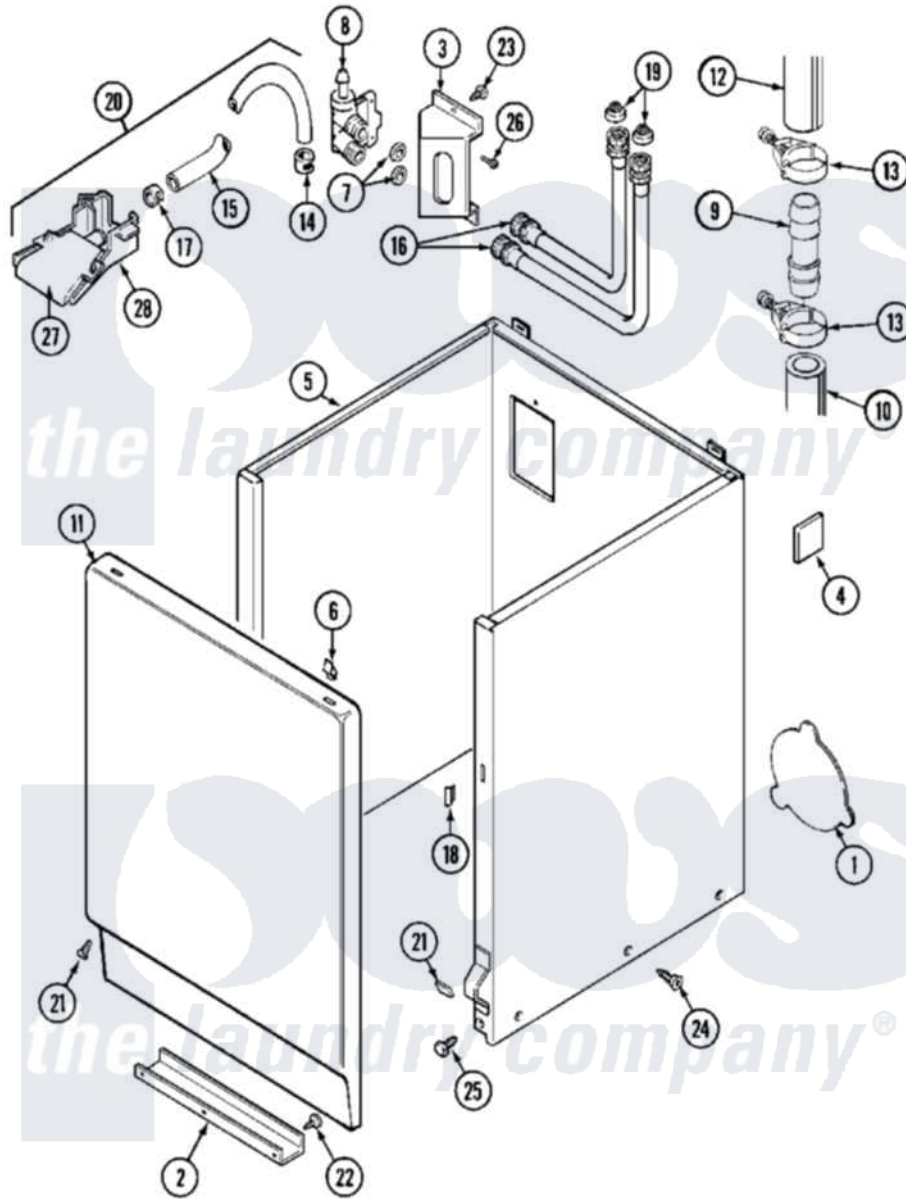

# Maytag MAT10CSAAL 04 - CABINET

Maytag [Residential Maytag MAT10CSAAL Washer Parts](#) Parts Diagram 04 - CABINET  
 Click on the part number to view part

Item	Original Part Number	Replaced By	Status	Part Description
001	211294	<a href="#">90767</a>		Screw, 8A X 3/8 HeX Washer Head Tapping
"	212985	<a href="#">22002924</a>		Plate, Access
"	NLA		Not Available	PLATE, ACCESS
002	<a href="#">213846</a>			Guard, Belt
003	214812	<a href="#">22002361</a>		Bracket, Water Valve
004	<a href="#">215058</a>			Pad, Cabinet Bumper
005	NLA		Not Available	CABINET (WHT)
006	212982	<a href="#">22001650</a>		Fastener, Spring
007	<a href="#">Y013783</a>			Washer, Inlet Hose
008	205161	<a href="#">489503</a>		Clamp
"	214337	<a href="#">96160</a>		Screen
"	<a href="#">22001275</a>			Valve, Water
"	22001276	<a href="#">22004332</a>		Water Valve 240V/50Hz, Comm
"	<a href="#">22001604</a>			Valve, Water 120V 60Hz
"	<a href="#">22001605</a>			Valve, Water 240V 50hz