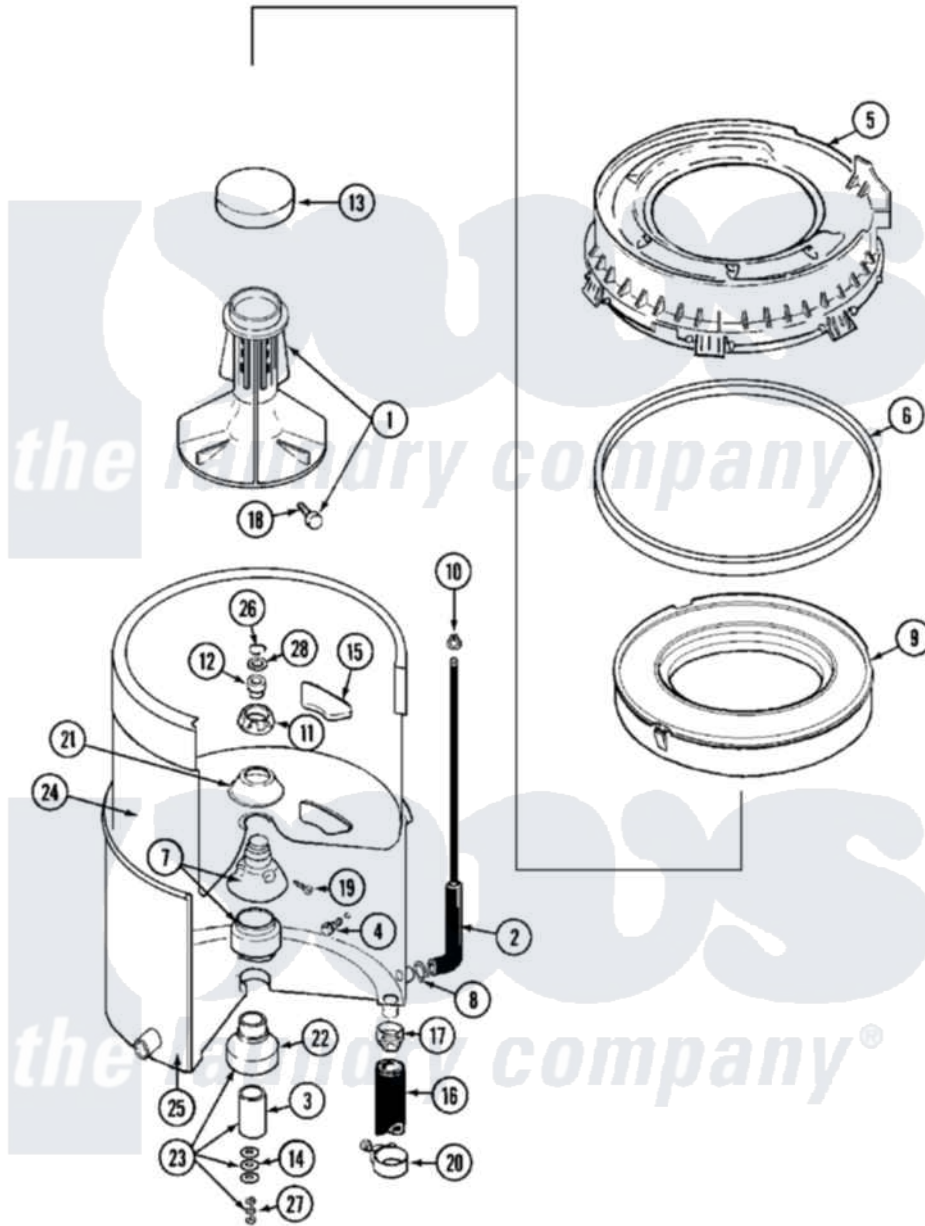

Maytag MAT10CSAAL 05 - TUB

Maytag Residential Maytag MAT10CSAAL Washer Parts Parts Diagram 05 - TUB
 Click on the part number to view part

Item	Original Part Number	Replaced By	Status	Part Description
001	208543			Agitator
002	212942	22001619		Tube, Water Level Switch
003	211130			Bearing Liner, Tub Bearing
004	200744	W10175939		Bolt
"	205254	W10175938		Bolt
005	22001299			Tub Cover And Gasket Assembly
006	Y22001201	22001007		Gasket, Cover To Tub
007	204012	6-2095720		Mounting S
008	211641			Clamp, 1-1/16"
009	22001142			Ring, Balance
010	410296	596669		Clamp, Manifold
011	211047	6-2110472		Nut- Clamp
012	Y0A4298	6-0A57420		Seal- Agitator
013	215532			Cap, Agitator
014	211100			Washer, Outer Tub
015	215980			Plug, Filter Hole

016	Y212989		Hose, Outer Tub To Pump
017	201011	285655	Clamp, Hose
018	206478	Not Available	SCREW & WASHER FOR AGITATOR
019	211618	22001423	Set Screw, Mounting Stem
020	202574	3367052	Clamp, Hose
021	211210		Washer, Clamping Nut
022	200824	6-2040130	Tub Bearin
023	204013	6-2040130	Tub Bearin
024	22001141	Y2201881	Tub, Inner Short White SP
025	22001115	22003312	Tub, Outer
026	Y015667		Retaining Ring
027	Y054867		Washer, Lock
028	Y015666		Washer, Retaining -