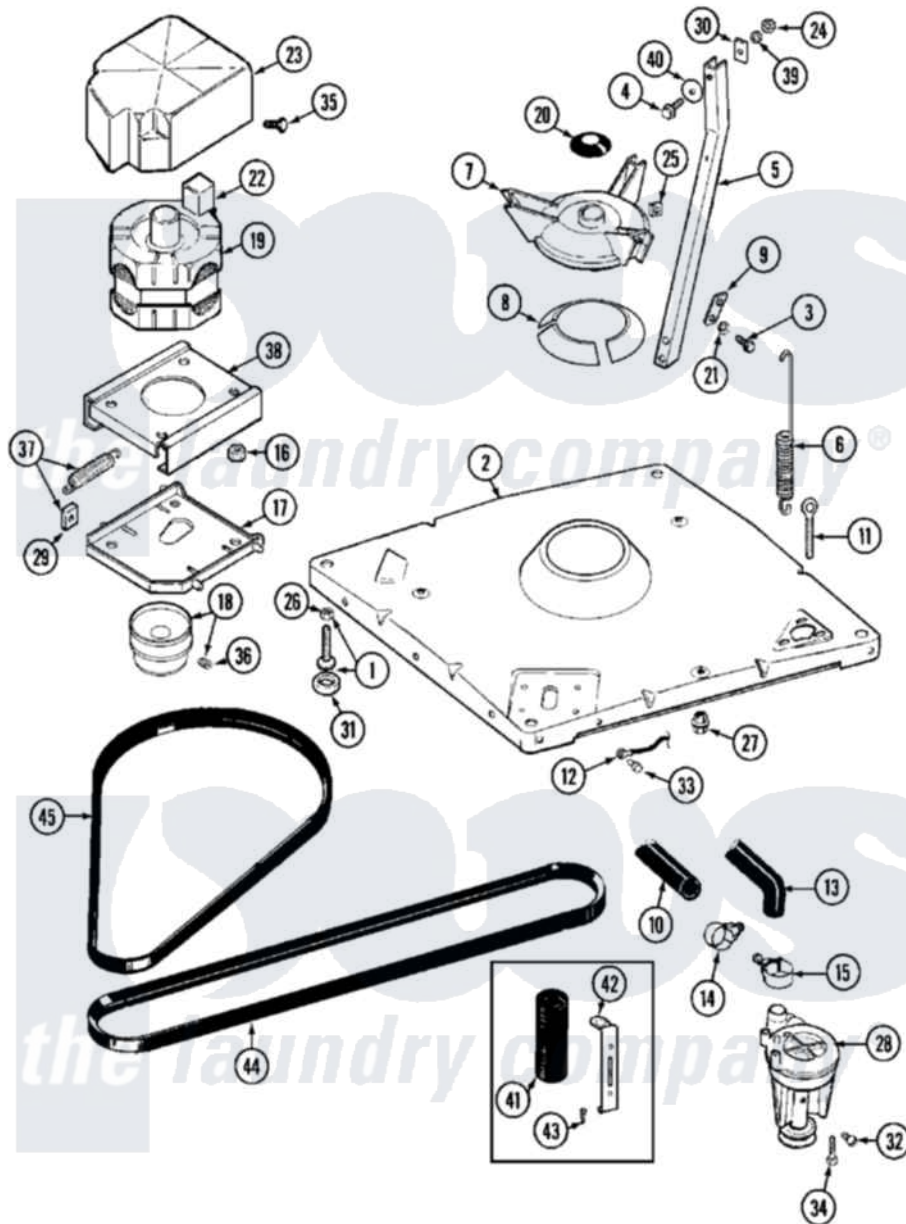

Maytag MAT10CSAAL 06 - BASE

Maytag [Residential Maytag MAT10CSAAL Washer Parts](#) Parts Diagram 06 - BASE
 Click on the part number to view part

Item	Original Part Number	Replaced By	Status	Part Description
001	Y302699	22003428		Leg, Adjustable
002	22001172	22002150		Base
003	Y015627			Screw- Hex
004	200744	W10175939		Bolt
"	205254	W10175938		Bolt
005	213100		Not Available	PART NOT USED
006	22001300			Spring, Centering
007	203725			Damper W/Bolt And Clip
008	203956			Damper Pad Kit
009	213073			Washer, Double Brace
010	214768	211704		Hose, Drain
011	216416			Bolt, Eye/Centering Spring
012	901220			Ground Wire
013	Y212989			Hose, Outer Tub To Pump
014	200461	285655		Clamp, Hose
015	202574	3367052		Clamp, Hose