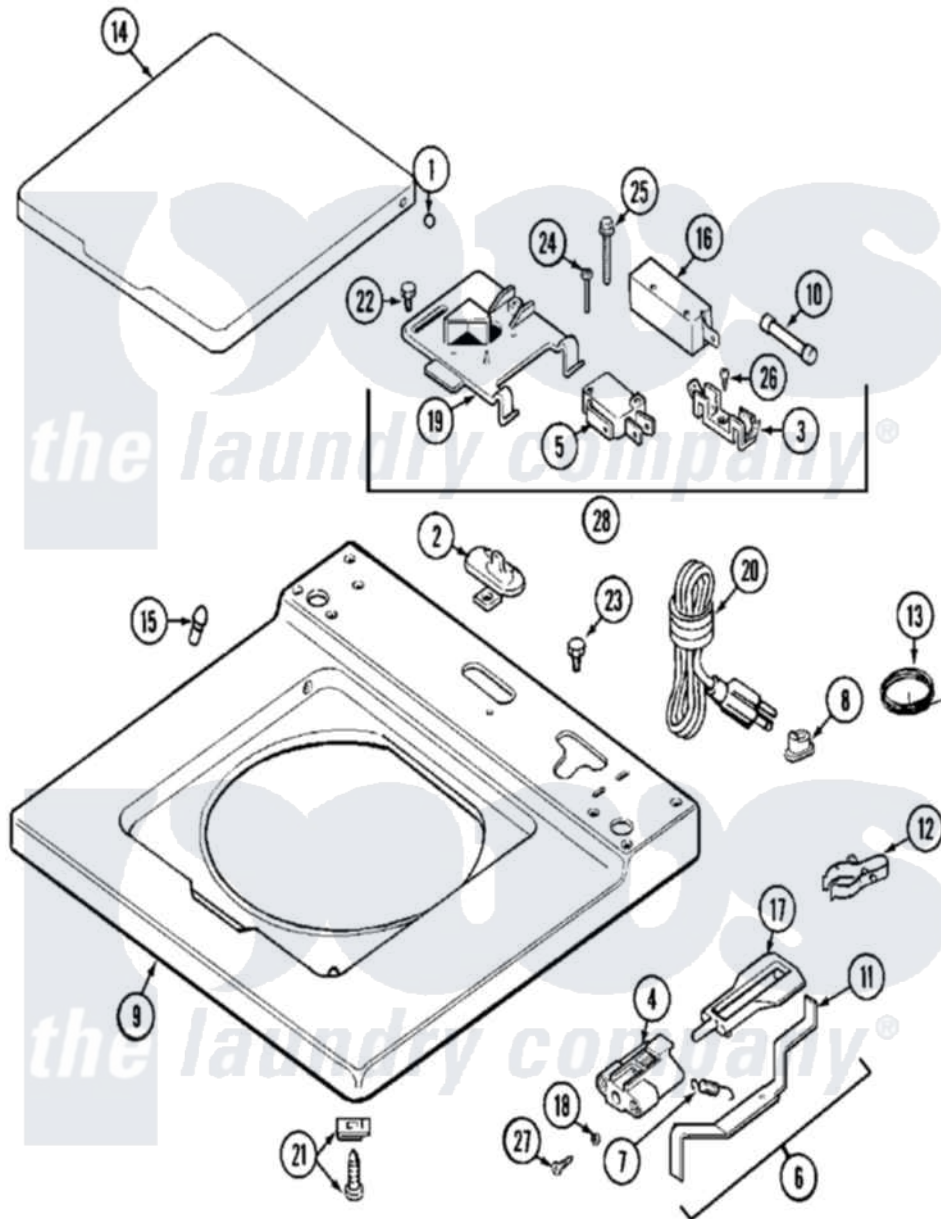

Maytag MAT10CSAAW 03 - TOP

Maytag [Residential Maytag MAT10CSAAW Washer Parts](#) Parts Diagram 03 - TOP
 Click on the part number to view part

Item	Original Part Number	Replaced By	Status	Part Description
001	211726			Hinge, Ball Lid
002	207159	489355		Screw, 8 X 1/2
"	22001298			Cap, Top Cover
003	207167			Block, Fuse
004	NLA		Not Available	BRACKET, PLUNGER
005	207166			Switch, Check
006	22001311			Unbalance Lever Assembly
007	213720			Spring, Lid Switch
008	211881			Grommet, Cord Part Not Used-Gas Models Only
"	NLA		Not Available	GROMMET, CORD
009	22001310		Not Available	TOP COVER ASSEMBLY (WHT)
"	NLA		Not Available	TOP COVER (ALM)
010	207168	22001682		Switch Assembly, Lid W/4amp Fuse
011	22001136			Lever, Unbalance

012	301548		Clamp, Ground Wire
013	204807		Ground Wire, Supp. Plte To Top Cover
014	22001341		Lid W/Legend
"	22001342	22002656	Lid, With Legend
015	212716		Bumper, Lid
016	205415	279347	Switch-Lid
017	216255		Plunger, Lid Switch
018	211500		Washer, Bracket To Top Cover
019	Y215699	22001678	Bracket, Switch And Fuse
020	205056	204590	Cord, Power
"	22001351		Not Available
021	204445		CORD, POWER
022	207159	489355	Screw And Fastener Assembly
023	210186	3370225	Screw, 8 X 1/2
024	22001352		Screw
025	213501		Screw, Check Switch
026	Y311711		Screw, No.6-20 X 1-1/8 Inch
027	910182	25-7809	Screw, Fuse Block
028	207176	22001682	Screw, No.6-20 1/2 Flthd Torx
			Switch Assembly, Lid W/4amp Fuse