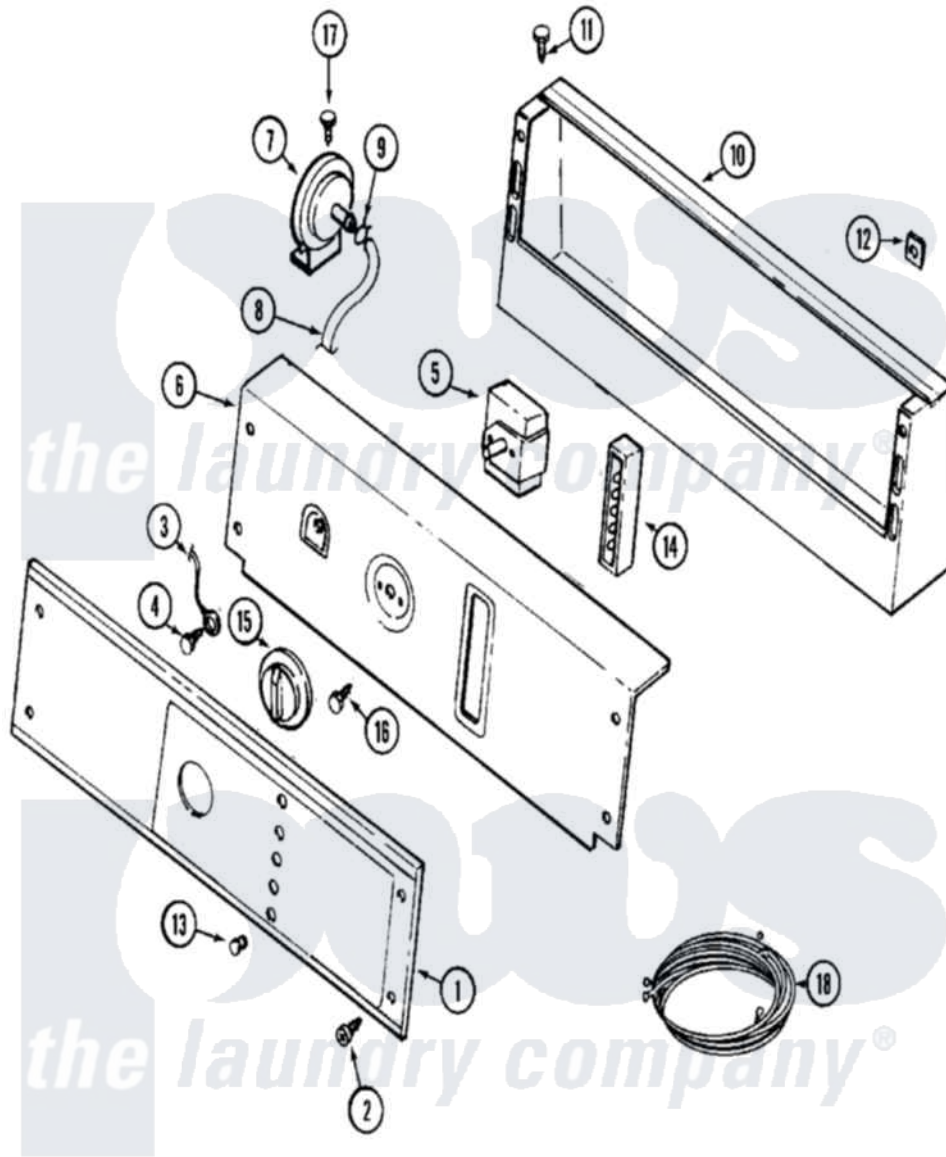

# Maytag MAT10CSAGL 01 - CONTROL PANEL

Maytag Residential Maytag MAT10CSAGL Washer Parts Parts Diagram 01 - CONTROL PANEL  
 Click on the part number to view part

Item	Original Part Number	Replaced By	Status	Part Description
001	<a href="#">22001307</a>			Panel, Control
002	<a href="#">215506</a>			Screw, Control Panel Overlay
003	<a href="#">204807</a>			Ground Wire, Supp. Plte To Top Cover
004	210186	<a href="#">3370225</a>		Screw
005	<a href="#">205353</a>			Switch, DiAl-A-Fabric
006	215570	<a href="#">22001592</a>		(WHT)
"	NLA		Not Available	(ALM)
007	<a href="#">22001308</a>			Switch, Water Level
008	212942	<a href="#">22001619</a>		Tube, Water Level Switch
009	410296	<a href="#">596669</a>		Clamp, Manifold
010	<a href="#">206780</a>			Control Cover Assembly
"	206780L	<a href="#">206780</a>		Control Cover Assembly
011	212276	<a href="#">W10116760</a>		Screw
012	<a href="#">215003</a>			Fastener, Panel And Bracket
013	<a href="#">215564</a>			Lens, Indicator Light
014	<a href="#">206881</a>			Indicator, Light

"	206882	<a href="#">W10133276</a>	Indicator, Five Light
015	<a href="#">206894</a>		Knob, Selector
"	215561	<a href="#">206894</a>	Knob, Selector
016	Y313588	<a href="#">488234</a>	Screw 8-32 X 1/4
017	211294	<a href="#">90767</a>	Screw, 8A X 3/8 HeX Washer Head Tapping
018	<a href="#">22001088</a>		Wire Harness, Main
"	<a href="#">22001093</a>		Wire Harness, Main