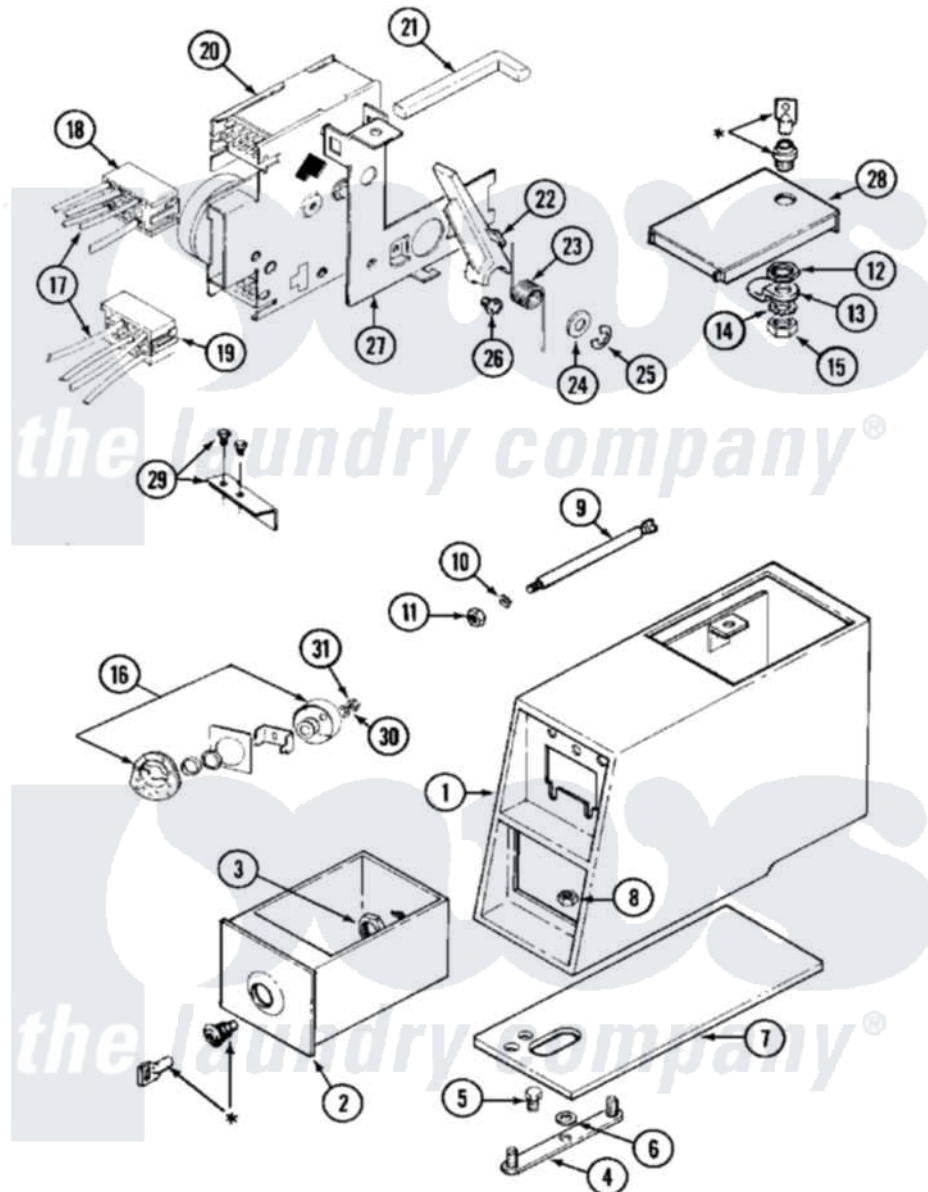

# Maytag MAT10CSAGL 02 - CONTROL CENTER

\* CONTACT YOUR COMMERCIAL LAUNDRY DISTRIBUTOR

Maytag [Residential Maytag MAT10CSAGL Washer Parts](#) Parts Diagram 02 - CONTROL CENTER

[Click on the part number to view part](#)

Item	Original Part Number	Replaced By	Status	Part Description
001	206952	<a href="#">22001405</a>		Case, Coin Slide
"	206952L	<a href="#">22001405</a>		Case, Coin Slide
002	207913	<a href="#">208883</a>		Coin Box K
"	NLA		Not Available	(ALM)
003	212328	<a href="#">W10139762</a>		Hex Nut, 3/4-27
004	NLA		Not Available	STRAP, MOUNTING
005	211294	<a href="#">90767</a>		Screw, 8A X 3/8 HeX Washer Head Tapping
006	<a href="#">910309</a>			Washer, Mounting Strap
007	<a href="#">214660</a>			Gasket, Control Center
008	Y052740	<a href="#">62739</a>		Nut, Lock
009	<a href="#">215559</a>			Bolt, Coin Slide Locking
010	<a href="#">910387</a>			Lockwasher, Vault Assembly
011	<a href="#">Y052721</a>			Nut, Terminal Block Plate
012	212328	<a href="#">W10139762</a>		Hex Nut, 3/4-27
013	213750	<a href="#">W10133266</a>		Cam-Lock
014	22001354	<a href="#">W10177242</a>		Hex-Nut 9/32 - 28