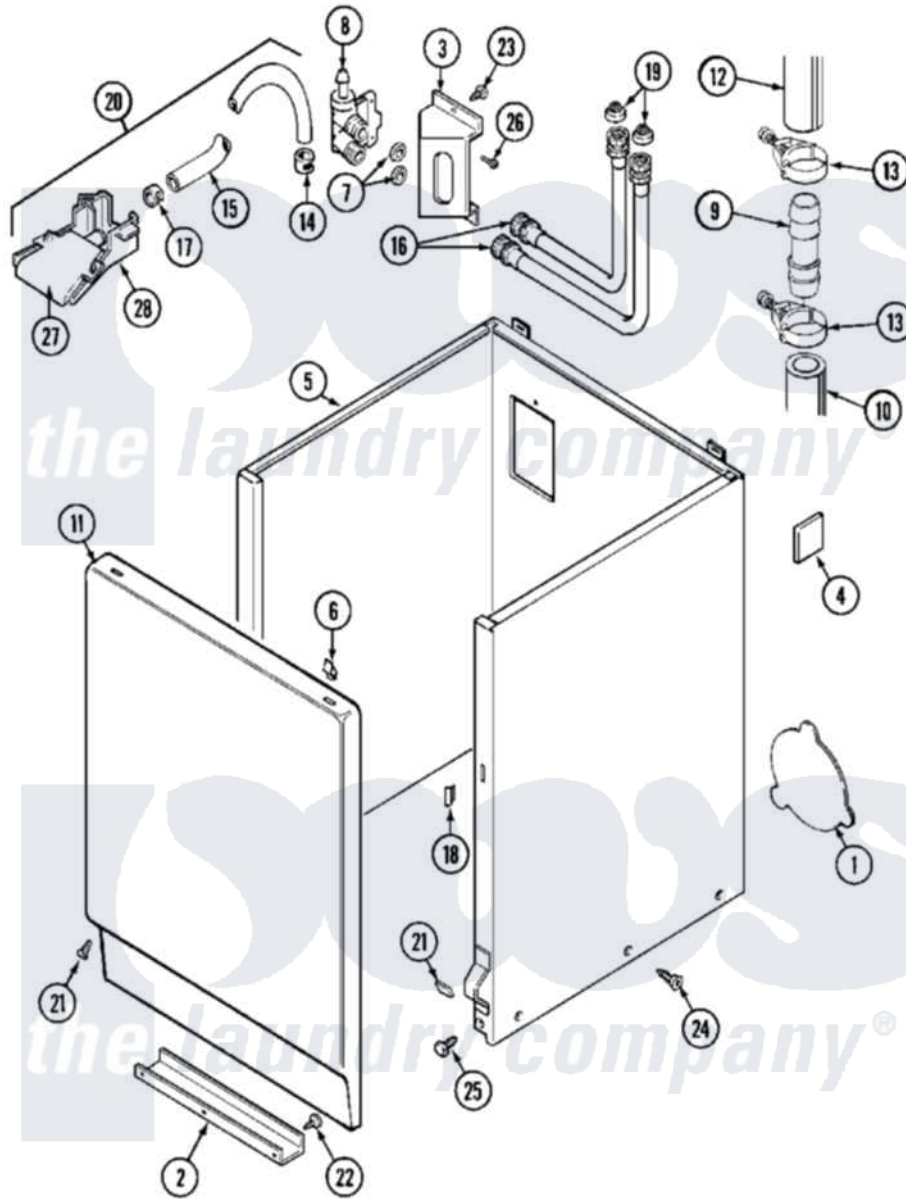

Maytag MAT10CSAGL 04 - CABINET

Maytag [Residential Maytag MAT10CSAGL Washer Parts](#) Parts Diagram 04 - CABINET
 Click on the part number to view part

Item	Original Part Number	Replaced By	Status	Part Description
001	211294	90767		Screw, 8A X 3/8 HeX Washer Head Tapping
"	212985	22002924		Plate, Access
"	NLA		Not Available	PLATE, ACCESS
002	213846			Guard, Belt
003	214812	22002361		Bracket, Water Valve
004	215058			Pad, Cabinet Bumper
005	NLA		Not Available	CABINET (WHT)
006	212982	22001650		Fastener, Spring
007	Y013783			Washer, Inlet Hose
008	205161	489503		Clamp
"	214337	96160		Screen
"	22001275			Valve, Water
"	22001276	22004332		Water Valve 240V/50Hz, Comm
"	22001604			Valve, Water 120V 60Hz
"	22001605			Valve, Water 240V 50hz

009	211111	16272	Connector, Straight
010	214768	211704	Hose, Drain
011	216078		Not Available
	216078L		Not Available
012	215057	211704	Hose, Drain
013	200461	285655	Clamp, Hose
014	216169	596669	Clamp, Manifold
015	22001190		Hose, Injector
"	22001608	22001954	Injector Hose And Clamp Kit
"	22001900		Preventer, Back Flow
016	205828	202860	Inlet Hose Assembly
"	208100	76313	Hosefill
017	216170	489503	Clamp
018	214376	22002331	Spacer, Front Panel
019	200961	12001413	Strainer And Washer Kit
020	22001304		Water Injector Assembly
021	204439		Screw And Fstner Assembly
022	211294	90767	Screw, 8A X 3/8 HeX Washer Head Tapping
023	212276	W10116760	Screw
024	213007		Xfor Cabinet See Cabinet, Back
025	213121	3400111	Screw, 12-14 X 5/8
"	213122	27001200	Screw
026	Y313561		Screw---NA
027	22001187		Injector
028	22001186		Injector