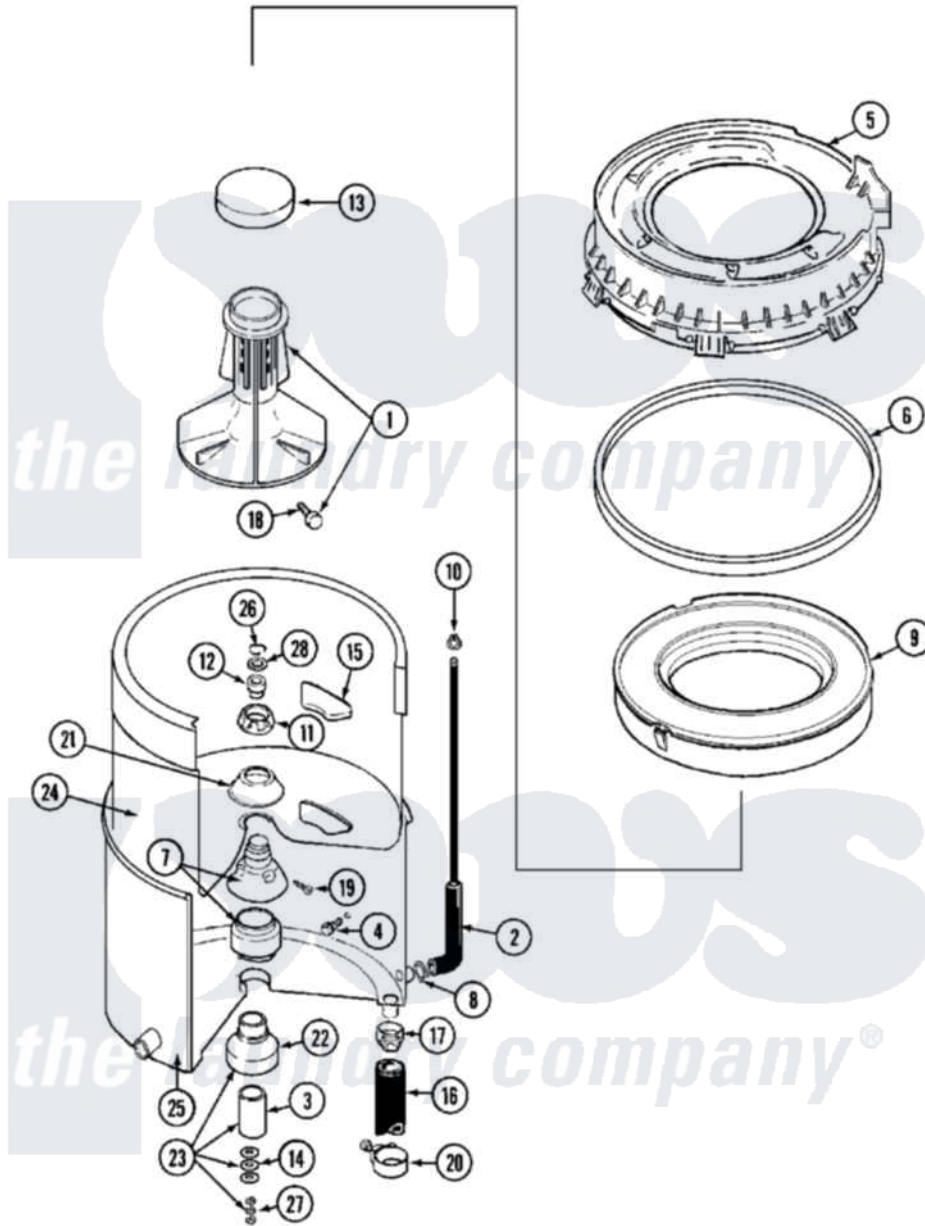

Maytag MAT10CSAGL 05 - TUB

Maytag Residential Maytag MAT10CSAGL Washer Parts Parts Diagram 05 - TUB
 Click on the part number to view part

Item	Original Part Number	Replaced By	Status	Part Description
001	208543			Agitator
002	212942	22001619		Tube, Water Level Switch
003	211130			Bearing Liner, Tub Bearing
004	200744	W10175939		Bolt
"	205254	W10175938		Bolt
005	22001299			Tub Cover And Gasket Assembly
006	Y22001201	22001007		Gasket, Cover To Tub
007	204012	6-2095720		Mounting S
008	211641			Clamp, 1-1/16"
009	22001142			Ring, Balance
010	410296	596669		Clamp, Manifold
011	211047	6-2110472		Nut- Clamp
012	Y0A4298	6-0A57420		Seal- Agitator
013	215532			Cap, Agitator
014	211100			Washer, Outer Tub
015	215980			Plug, Filter Hole

016	Y212989		Hose, Outer Tub To Pump
017	201011	285655	Clamp, Hose
018	206478	Not Available	SCREW & WASHER FOR AGITATOR
019	211618	22001423	Set Screw, Mounting Stem
020	202574	3367052	Clamp, Hose
021	211210		Washer, Clamping Nut
022	200824	6-2040130	Tub Bearin
023	204013	6-2040130	Tub Bearin
024	22001141	Y2201881	Tub, Inner Short White SP
025	22001115	22003312	Tub, Outer
026	Y015667		Retaining Ring
027	Y054867		Washer, Lock
028	Y015666		Washer, Retaining -