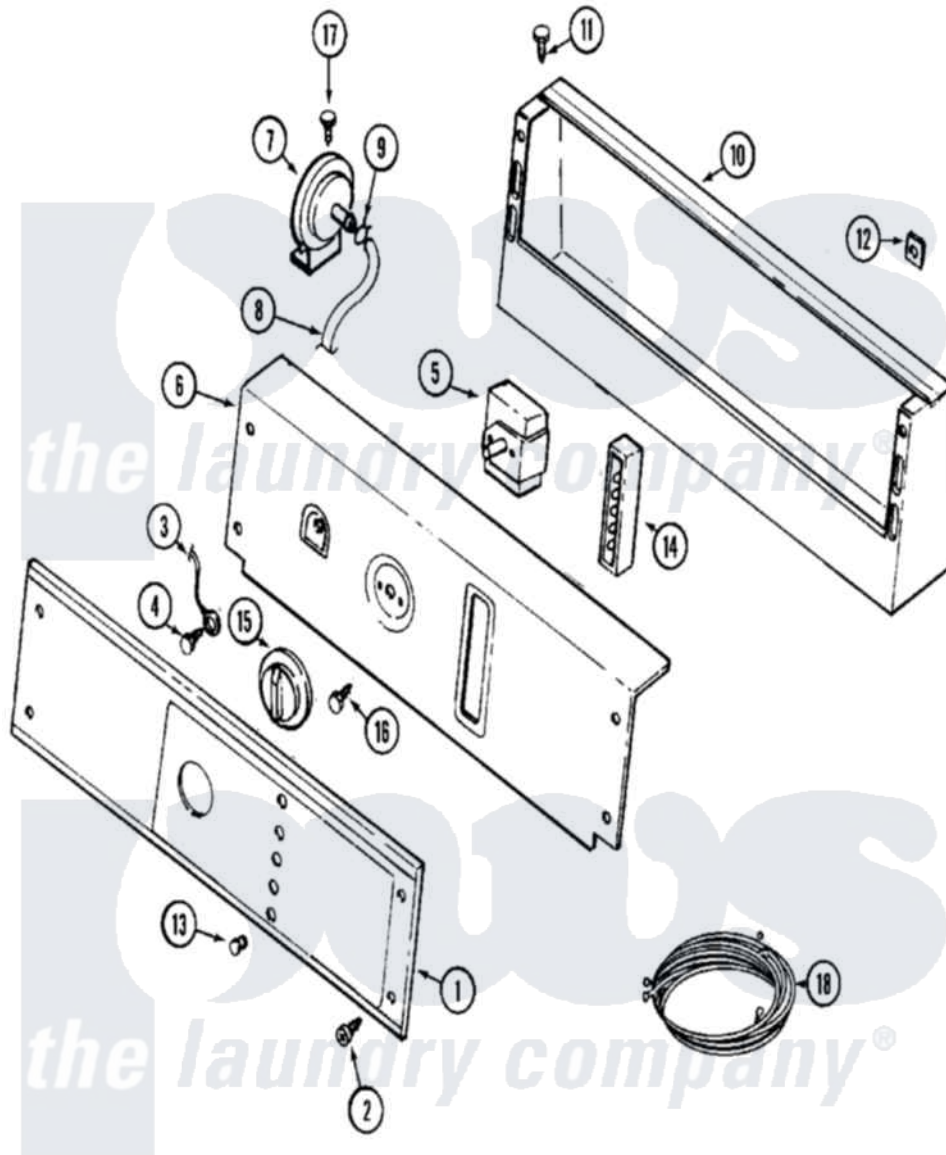

Maytag MAT10CSEGL 01 - CONTROL PANEL

Maytag Residential Maytag MAT10CSEGL Washer Parts Parts Diagram 01 - CONTROL PANEL
 Click on the part number to view part

Item	Original Part Number	Replaced By	Status	Part Description
001	22001307			Panel, Control
"	NLA		Not Available	PANEL, CONTROL (W/LENS)
002	215506			Screw, Control Panel Overlay
003	204807			Ground Wire, Supp. Plte To Top Cover
004	210186	3370225		Screw
005	205353			Switch, DiAl-A-FABRIC
006	215570	22001592		(WHT)
"	22001592			(WHT)
"	NLA		Not Available	(ALM)
007	22001308			Switch, Water Level
008	212942	22001619		Tube, Water Level Switch
009	410296	596669		Clamp, Manifold
010	206780			Control Cover Assembly
"	206780L	206780		Control Cover Assembly
011	212276	W10116760		Screw
012	215003			Fastener, Panel And Bracket

013	215564		Lens, Indicator Light
014	206882	W10133276	Indicator, Five Light
015	206894		Knob, Selector
"	215561	206894	Knob, Selector
016	Y313588	488234	Screw 8-32 X 1/4
017	211294	90767	Screw, 8A X 3/8 HeX Washer Head Tapping
018	22001093		Wire Harness, Main