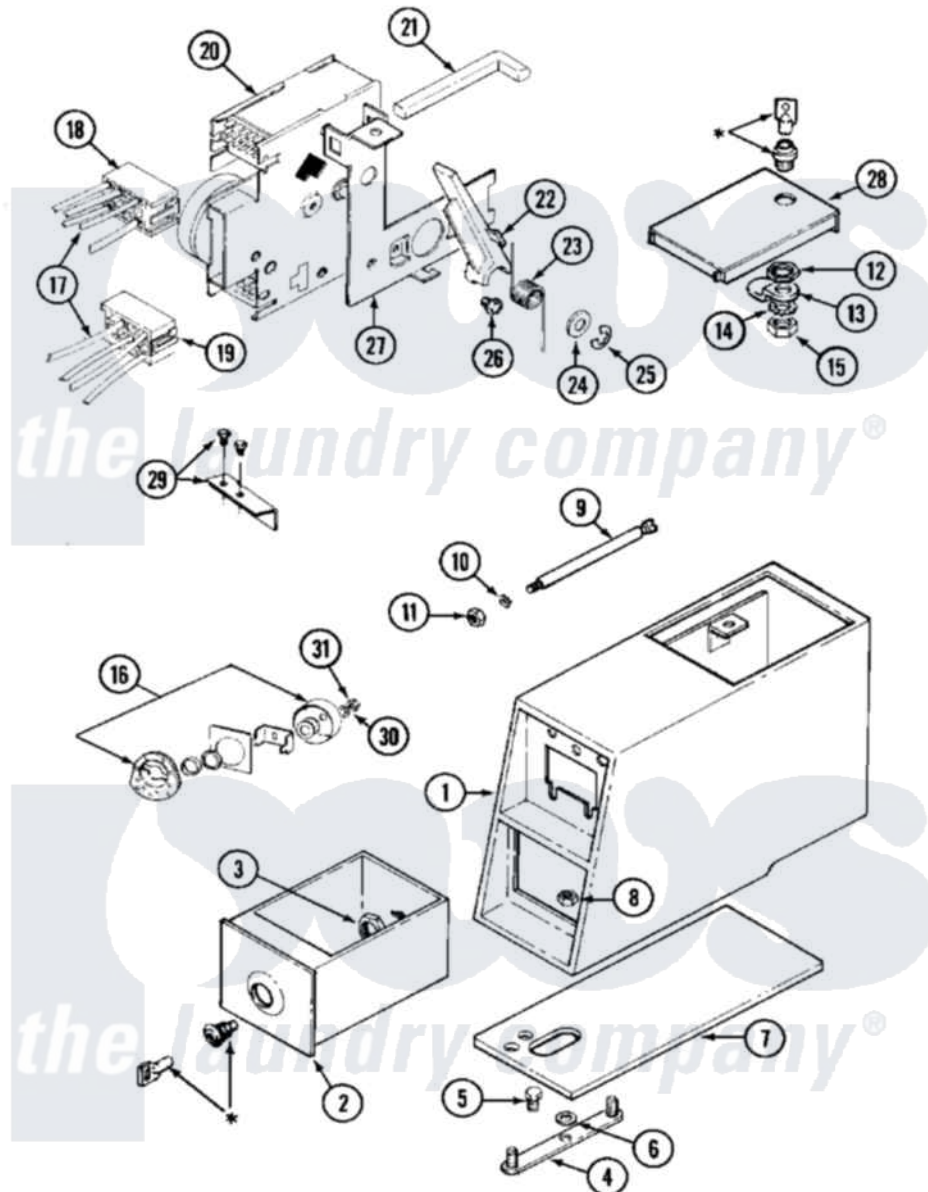

Maytag MAT10CSEGL 02 - CONTROL CENTER

* CONTACT YOUR COMMERCIAL LAUNDRY DISTRIBUTOR

Maytag [Residential Maytag MAT10CSEGL Washer Parts](#) Parts Diagram 02 - CONTROL CENTER

[Click on the part number to view part](#)

Item	Original Part Number	Replaced By	Status	Part Description
001	206952	22001405		Case, Coin Slide
"	206952L	22001405		Case, Coin Slide
002	207913	208883		Coin Box K
"	NLA		Not Available	(ALM)
003	212328	W10139762		Hex Nut, 3/4-27
004	NLA		Not Available	STRAP, MOUNTING
005	211294	90767		Screw, 8A X 3/8 HeX Washer Head Tapping
006	910309			Washer, Mounting Strap
007	214660			Gasket, Control Center
008	Y052740	62739		Nut, Lock
009	215559			Bolt, Coin Slide Locking
010	910387			Lockwasher, Vault Assembly
011	Y052721			Nut, Terminal Block Plate
012	212328	W10139762		Hex Nut, 3/4-27
013	213750	W10133266		Cam-Lock
014	22001354	W10177242		Hex-Nut 9/32 - 28

015	22001355		Nut, Lock Cam
016	216203		Lockwasher, Double "D"
"	NLA	Not Available	LOCK CAM ASSEMBLY
017	22001093		Wire Harness, Main
"	22002223	22002256	Wire Harness Kit
018	22001349		HOUSING, CONNECTOR (BLK)
019	22001350	Not Available	HOUSING, CONNECTOR (WHT)
"	NLA	Not Available	CONNECTOR, WIRE
020	22001086		Timer
021	214666	216442	Rod, Actuator
022	22001042		Pivot Arm, Timer
023	214663		Spring For Timer Lever
024	214664	22001398	Retainer, Spring---NA
025	Y312270		Clip, Spring Retainer
026	216042	22001627	Screw
027	212276	W10116760	Screw
"	22001043		Bracket, Timer
028	204216	Not Available	DOOR, ACCESS (WHT)
"	204216L		Door, Access
029	207156	Not Available	ACTUATOR KIT, COIN SLIDE
030	22001354	W10177242	Hex-Nut 9/32 - 28
031	22001355		Nut, Lock Cam