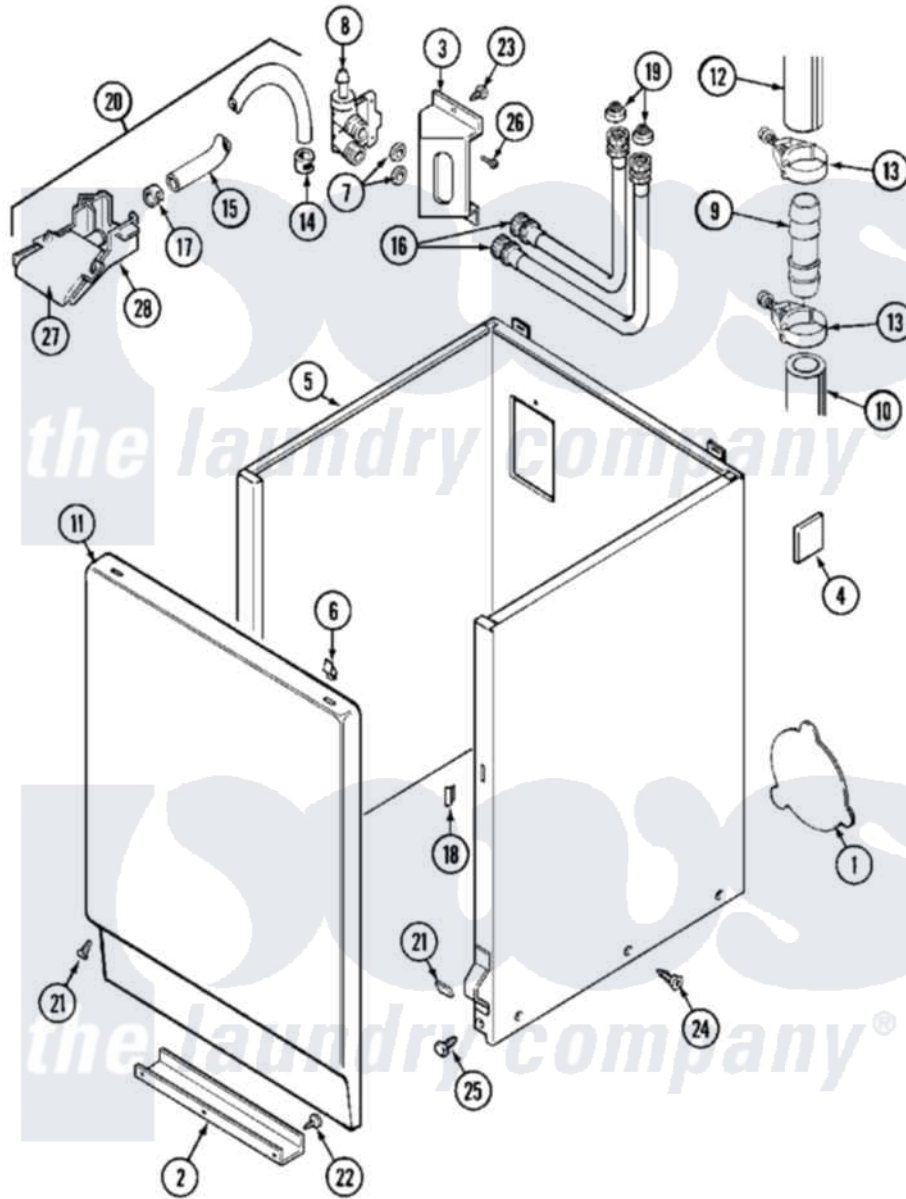

Maytag MAT10CSEGL 04 - CABINET

Maytag [Residential Maytag MAT10CSEGL Washer Parts](#) Parts Diagram 04 - CABINET
 Click on the part number to view part

Item	Original Part Number	Replaced By	Status	Part Description
001	211294	90767		Screw, 8A X 3/8 HeX Washer Head Tapping
"	212985	22002924		Plate, Access
"	NLA		Not Available	PLATE, ACCESS
002	213846			Guard, Belt
003	214812	22002361		Bracket, Water Valve
004	215058			Pad, Cabinet Bumper
005	NLA		Not Available	CABINET (WHT)
006	212982	22001650		Fastener, Spring
007	Y013783			Washer, Inlet Hose
008	205161	489503		Clamp
"	214337	96160		Screen
"	22001196			Valve, Water
"	22001605			Valve, Water 240V 50hz
009	211111	16272		Connector, Straight
010	214768	211704		Hose, Drain
011	216078		Not Available	PANEL, FRONT (WHT)

"	216078L		Not Available	PANEL, FRONT (ALM) SUB
012	215057	211704		Hose, Drain
013	200461	285655		Clamp, Hose
014	216169	596669		Clamp, Manifold
015	22001190			Hose, Injector
"	22001608	22001954		Injector Hose And Clamp Kit
"	22001900			Preventer, Back Flow
016	208100	76313		Hosefill
017	216170	489503		Clamp
018	214376	22002331		Spacer, Front Panel
019	200961	12001413		Strainer And Washer Kit
020	22001304			Water Injector Assembly
021	204439			Screw And Fstner Assembly
022	211294	90767		Screw, 8A X 3/8 HeX Washer Head Tapping
023	212276	W10116760		Screw
024	213007			Xfor Cabinet See Cabinet, Back
025	213121	3400111		Screw, 12-14 X 5/8
"	213122	27001200		Screw
026	Y313561			Screw----NA
027	22001187			Injector
028	22001186			Injector