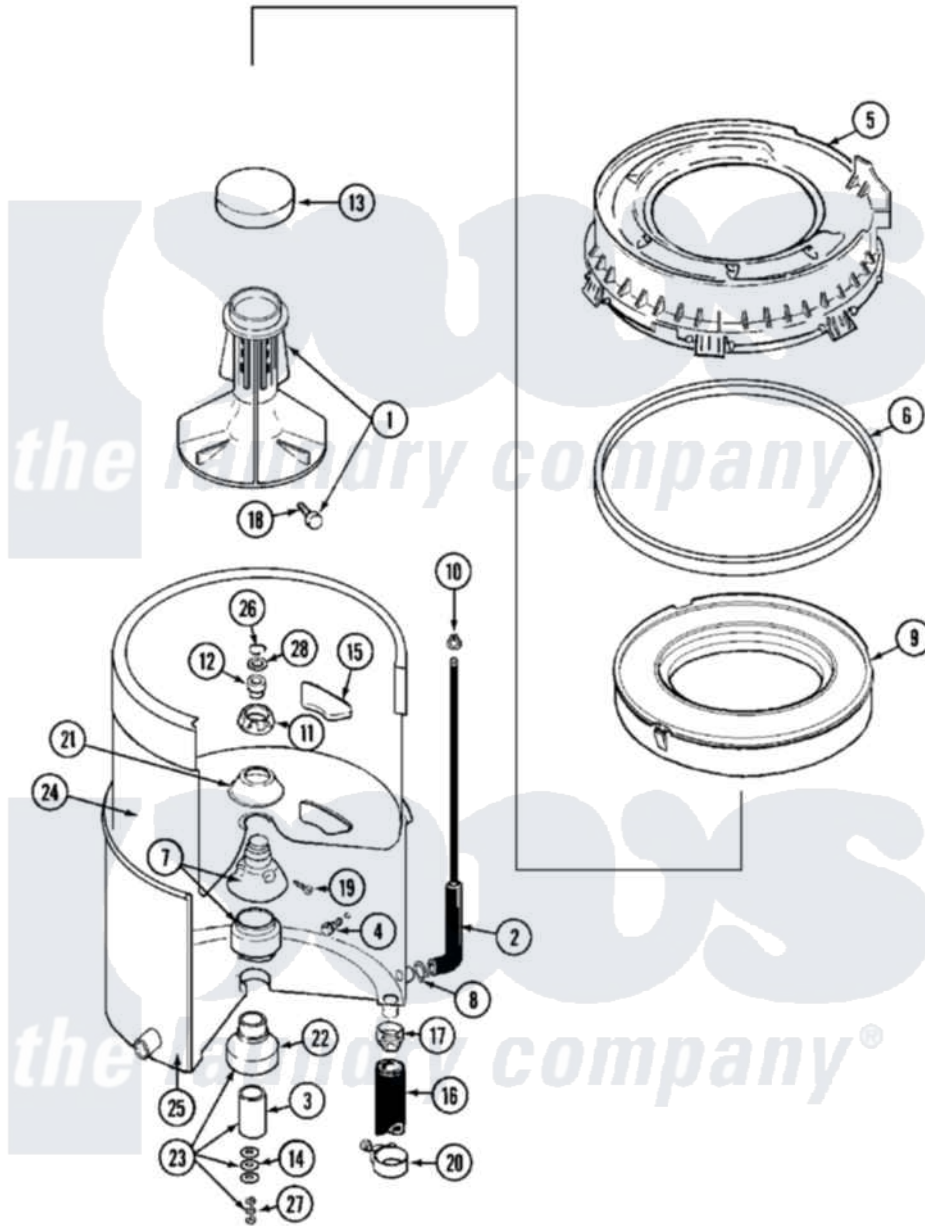

Maytag MAT10CSEGL 05 - TUB

Maytag Residential Maytag MAT10CSEGL Washer Parts Parts Diagram 05 - TUB
 Click on the part number to view part

Item	Original Part Number	Replaced By	Status	Part Description
001	208543			Agitator
002	212942	22001619		Tube, Water Level Switch
003	211130			Bearing Liner, Tub Bearing
004	200744	W10175939		Bolt
"	205254	W10175938		Bolt
005	22001299			Tub Cover And Gasket Assembly
"	22001606	12001270		Kit, Injector Acc.
006	Y22001201	22001007		Gasket, Cover To Tub
007	204012	6-2095720		Mounting S
008	211641			Clamp, 1-1/16"
009	22001142			Ring, Balance
010	410296	596669		Clamp, Manifold
011	211047	6-2110472		Nut- Clamp
012	Y0A4298	6-0A57420		Seal- Agitator
013	215532			Cap, Agitator
014	211100			Washer, Outer Tub

015	215980		Plug, Filter Hole
016	Y212989		Hose, Outer Tub To Pump
017	201011	285655	Clamp, Hose
018	206478	Not Available	SCREW & WASHER FOR AGITATOR
019	211618	22001423	Set Screw, Mounting Stem
020	202574	3367052	Clamp, Hose
021	211210		Washer, Clamping Nut
022	200824	6-2040130	Tub Bearin
023	204013	6-2040130	Tub Bearin
024	22001141	Y2201881	Tub, Inner Short White SP
025	22001115	22003312	Tub, Outer
026	Y015667		Retaining Ring
027	Y054867		Washer, Lock
028	Y015666		Washer, Retaining -