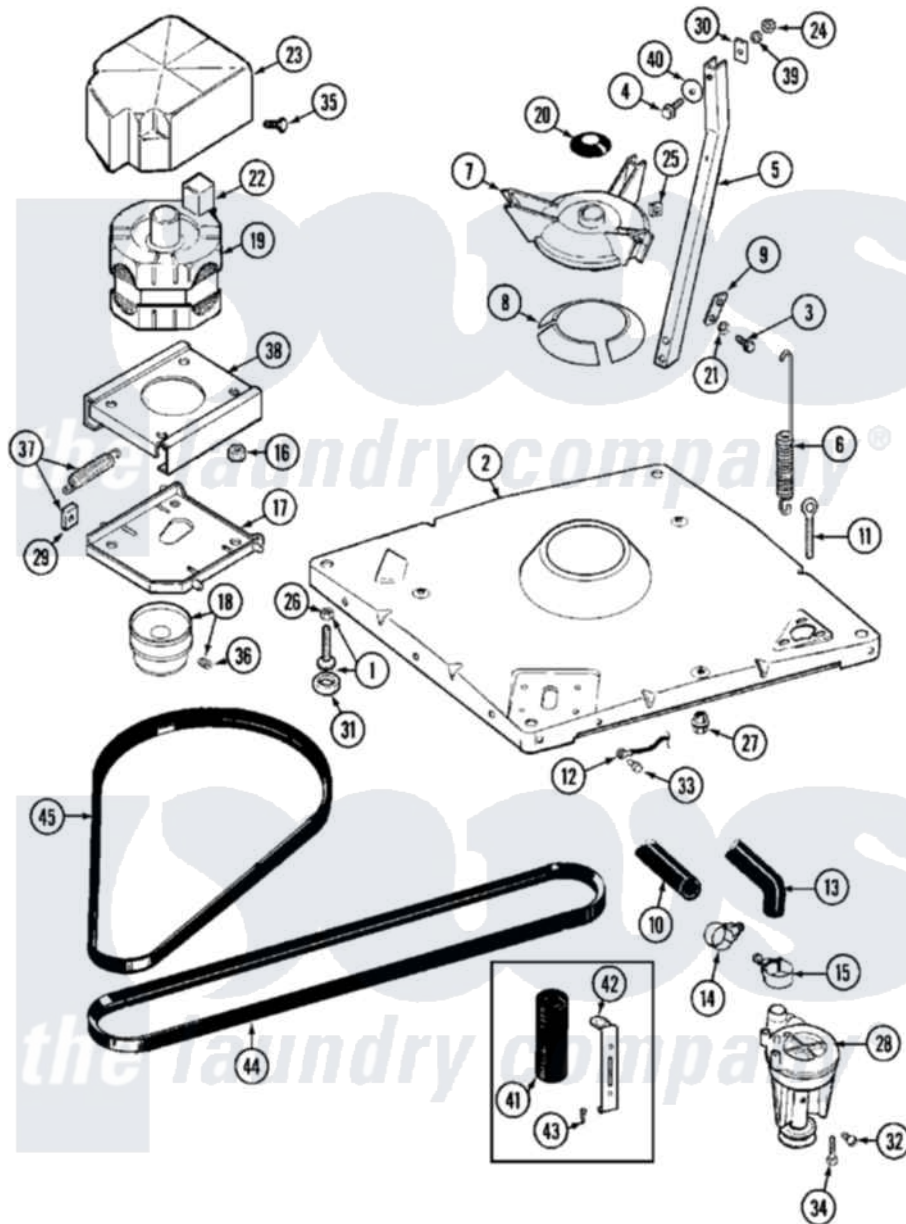

Maytag MAT10CSEGL 06 - BASE

Maytag [Residential Maytag MAT10CSEGL Washer Parts](#) Parts Diagram 06 - BASE
 Click on the part number to view part

Item	Original Part Number	Replaced By	Status	Part Description
001	Y302699	22003428		Leg, Adjustable
002	22001172	22002150		Base
003	Y015627			Screw- Hex
004	200744	W10175939		Bolt
"	205254	W10175938		Bolt
005	213100		Not Available	PART NOT USED
006	22001300			Spring, Centering
007	203725			Damper W/Bolt And Clip
008	203956			Damper Pad Kit
009	213073			Washer, Double Brace
010	214768	211704		Hose, Drain
011	216416			Bolt, Eye/Centering Spring
012	901220			Ground Wire
013	Y212989			Hose, Outer Tub To Pump
014	200461	285655		Clamp, Hose
015	202574	3367052		Clamp, Hose

016	Y311426	3400029	Nut, Adapter Plate
017	22001301		Mount, Motor Lower-Assembly
018	Y202496		Pulley, Motor
019	202157	12002352	Motor-Drve
020	211028	22001586	Deflector, Water
021	911852	486009	Lockwasher
022	205131		Switch, Motor External Start
"	205132	Not Available	SWITCH, MOTOR EXTERNAL START No.201664-14,205463-4 & 201800-4
"	206505	Not Available	PROD. No.201664-15, & No.205463-3.
"	NLA	Not Available	SWITCH, MOTOR EXTERNAL START
023	215098		Shield, Motor
024	Y052734		Nut, Carrage Bolts And Bracket
025	Y052785		Nut, Brace To Damper
026	210385		Lock Nut For Adjustable Leg
027	211949		Nut, Adjustment Eyebolt
028	202203	6-2022030	Pump As Pa
029	Y204998	205000	Roller And Spring Kit 4+Spr
030	212979	Not Available	WASHER, TUB BRACE
031	210684		Foot, Adjustable Leg
032	Y015408	22003235	Screw, Bearing Insert
033	210186	3370225	Screw
034	211880		Screw, HeX Head No.10 X 1/2 Inc
035	213121	3400111	Screw, 12-14 X 5/8
036	22001353		Set Screw, Motor Pulley
037	205000		Roller And Spring Kit 4+Spr
038	206708	6-2097790	Transmison
039	214956		Motor Mount Assembly
040	Y054867		Washer, Lock
041	211100		Washer, Outer Tub
042	201101		Capacitor
043	211149		Clip, Capacitor
"	211294	90767	Screw, 8A X 3/8 HeX Washer Head Tapping