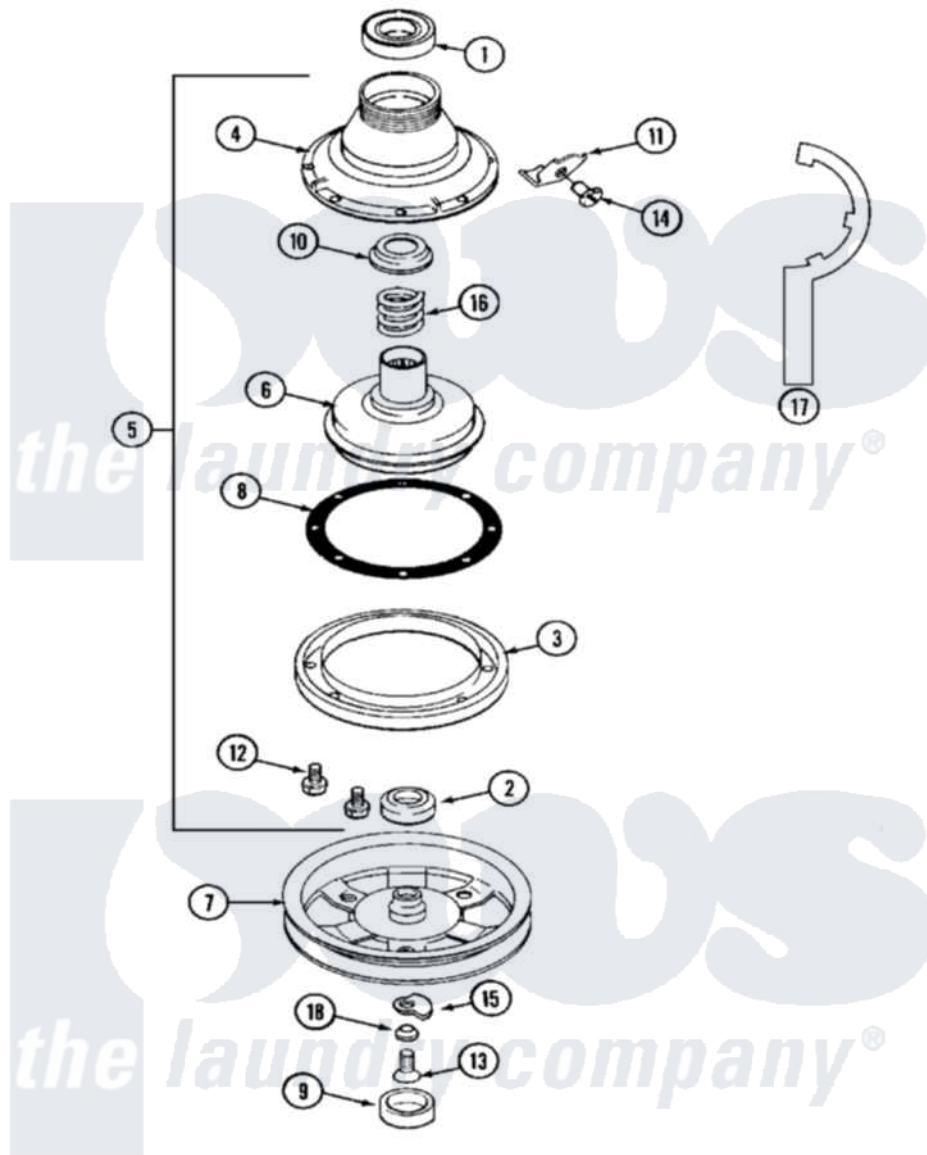

Maytag MAT10CSEGL 08 - CLUTCH, BRAKE & BELTS

Maytag Residential Maytag MAT10CSEGL Washer Parts Parts Diagram 08 - CLUTCH, BRAKE & BELTS
 Click on the part number to view part

Item	Original Part Number	Replaced By	Status	Part Description
001	Y200720	22003441		Bearing, Rear
002	200835			Bearing, Brake Rotor
003	211043	6-2011900		Brake Asse
004	211045	6-2011900		Brake Asse
005	201190	6-2011900		Brake Asse
006	201126	6-2011900		Brake Asse
007	211059	6-2301530		Pulley
008	211042	6-2011900		Brake Asse
009	Y202496			Pulley, Motor
010	NLA		Not Available	CAP, OIL RETAINER
011	211039	6-2011900		Brake Asse
012	213325			Clip, Retaining
013	211000			SCREW, BRAKE DRUM (HEX HEAD)
014	211375	681582		Screw
015	213326			Bolt, Sems Retaining Clip
016	22001353			Set Screw, Motor Pulley

017	211089		Lug, Stop Pulley
018	211041	6-2011900	Brake Asse
019	Y038315	038315	Tool
020	211451		Belt, Pump
021	211125		V Belt, DiVe Pulley
"	211948		V Belt, DiVe Pulley
022	211090	22003555	Washer, Stop Lug