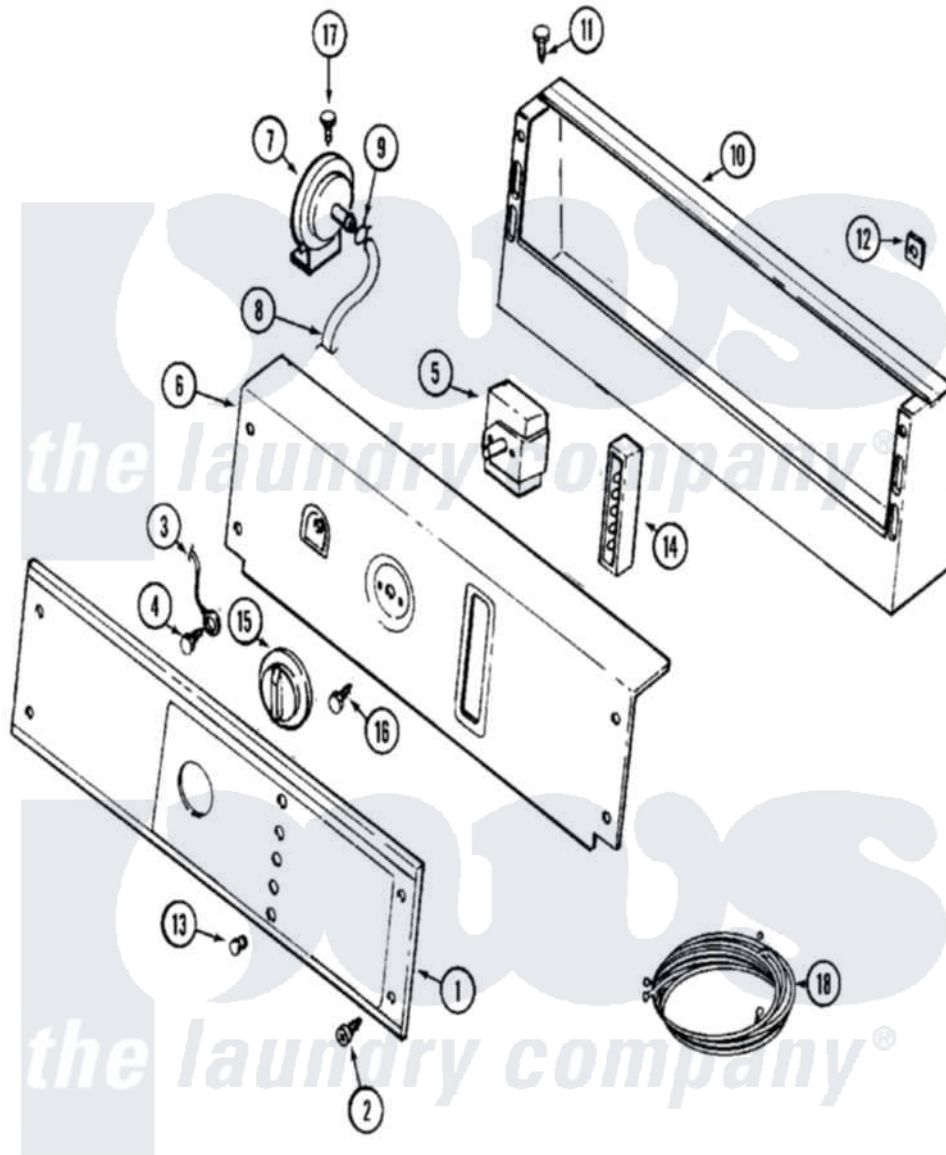

# Maytag MAT10CSEGW 01 - CONTROL PANEL

Maytag [Residential Maytag MAT10CSEGW Washer Parts](#) Parts Diagram 01 - CONTROL PANEL  
 Click on the part number to view part

Item	Original Part Number	Replaced By	Status	Part Description
001	<a href="#">22001307</a>			Panel, Control
"	NLA		Not Available	PANEL, CONTROL (W/LENS)
002	<a href="#">215506</a>			Screw, Control Panel Overlay
003	<a href="#">204807</a>			Ground Wire, Supp. Plte To Top Cover
004	210186	<a href="#">3370225</a>		Screw
005	<a href="#">205353</a>			Switch, DiAl-A-FABRIC
006	215570	<a href="#">22001592</a>		(WHT)
"	<a href="#">22001592</a>			(WHT)
"	NLA		Not Available	(ALM)
007	<a href="#">22001308</a>			Switch, Water Level
008	212942	<a href="#">22001619</a>		Tube, Water Level Switch
009	410296	<a href="#">596669</a>		Clamp, Manifold
010	<a href="#">206780</a>			Control Cover Assembly
"	206780L	<a href="#">206780</a>		Control Cover Assembly
011	212276	<a href="#">W10116760</a>		Screw
012	<a href="#">215003</a>			Fastener, Panel And Bracket

013	<a href="#">215564</a>		Lens, Indicator Light
014	206882	<a href="#">W10133276</a>	Indicator, Five Light
015	<a href="#">206894</a>		Knob, Selector
"	215561	<a href="#">206894</a>	Knob, Selector
016	Y313588	<a href="#">488234</a>	Screw 8-32 X 1/4
017	211294	<a href="#">90767</a>	Screw, 8A X 3/8 HeX Washer Head Tapping
018	<a href="#">22001093</a>		Wire Harness, Main