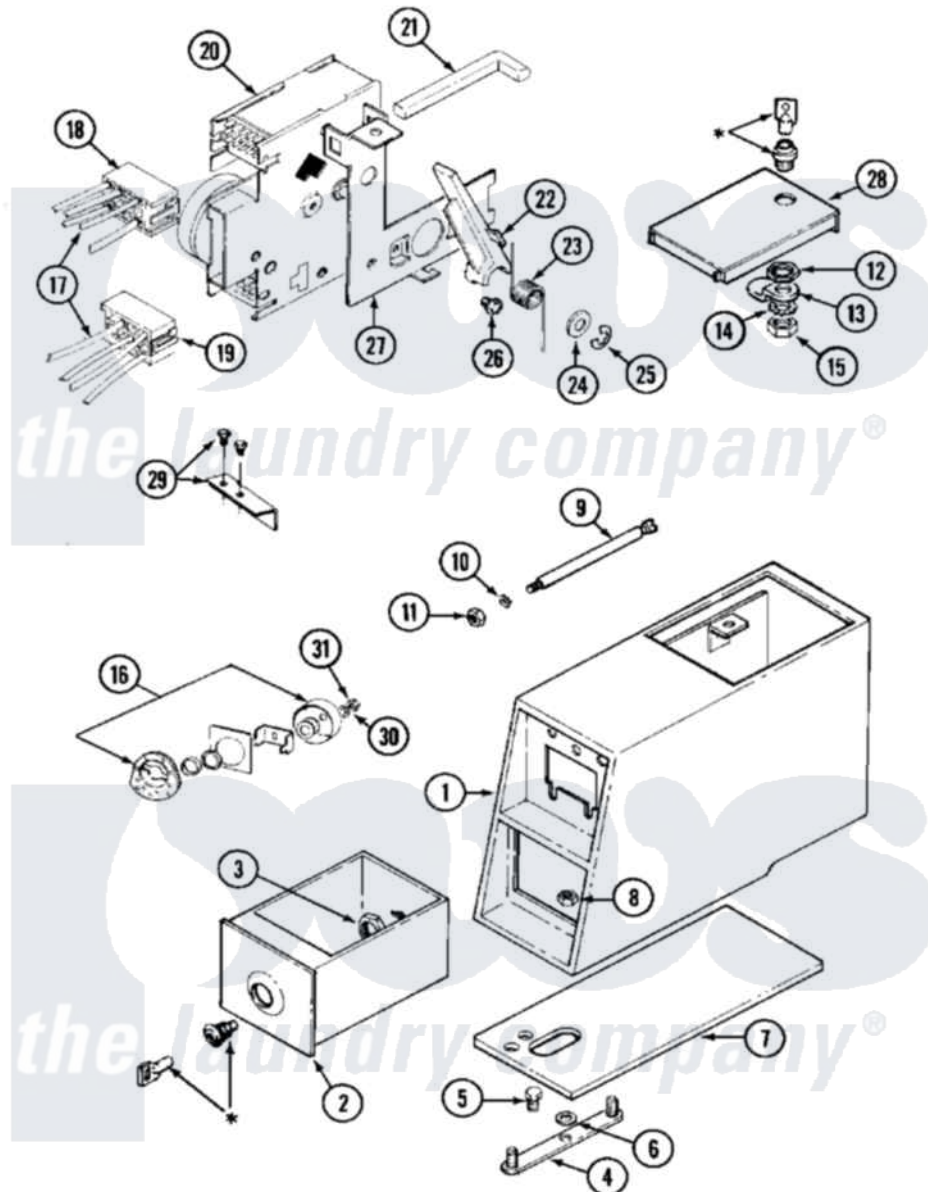

Maytag MAT10CSEGW 02 - CONTROL CENTER

* CONTACT YOUR COMMERCIAL LAUNDRY DISTRIBUTOR

Maytag [Residential Maytag MAT10CSEGW Washer Parts](#) Parts Diagram 02 - CONTROL CENTER

[Click on the part number to view part](#)

Item	Original Part Number	Replaced By	Status	Part Description
001	206952	22001405		Case, Coin Slide
"	206952L	22001405		Case, Coin Slide
002	207913	208883		Coin Box K
"	NLA		Not Available	(ALM)
003	212328	W10139762		Hex Nut, 3/4-27
004	NLA		Not Available	STRAP, MOUNTING
005	211294	90767		Screw, 8A X 3/8 HeX Washer Head Tapping
006	910309			Washer, Mounting Strap
007	214660			Gasket, Control Center
008	Y052740	62739		Nut, Lock
009	215559			Bolt, Coin Slide Locking
010	910387			Lockwasher, Vault Assembly
011	Y052721			Nut, Terminal Block Plate
012	212328	W10139762		Hex Nut, 3/4-27
013	213750	W10133266		Cam-Lock
014	22001354	W10177242		Hex-Nut 9/32 - 28

015	22001355		Nut, Lock Cam
016	216203		Lockwasher, Double "D"
"	NLA	Not Available	LOCK CAM ASSEMBLY
017	22001093		Wire Harness, Main
"	22002223	22002256	Wire Harness Kit
018	22001349		HOUSING, CONNECTOR (BLK)
019	22001350	Not Available	HOUSING, CONNECTOR (WHT)
"	NLA	Not Available	CONNECTOR, WIRE
020	22001086		Timer
021	214666	216442	Rod, Actuator
022	22001042		Pivot Arm, Timer
023	214663		Spring For Timer Lever
024	214664	22001398	Retainer, Spring---NA
025	Y312270		Clip, Spring Retainer
026	216042	22001627	Screw
027	212276	W10116760	Screw
"	22001043		Bracket, Timer
028	204216	Not Available	DOOR, ACCESS (WHT)
"	204216L		Door, Access
029	207156	Not Available	ACTUATOR KIT, COIN SLIDE
030	22001354	W10177242	Hex-Nut 9/32 - 28
031	22001355		Nut, Lock Cam