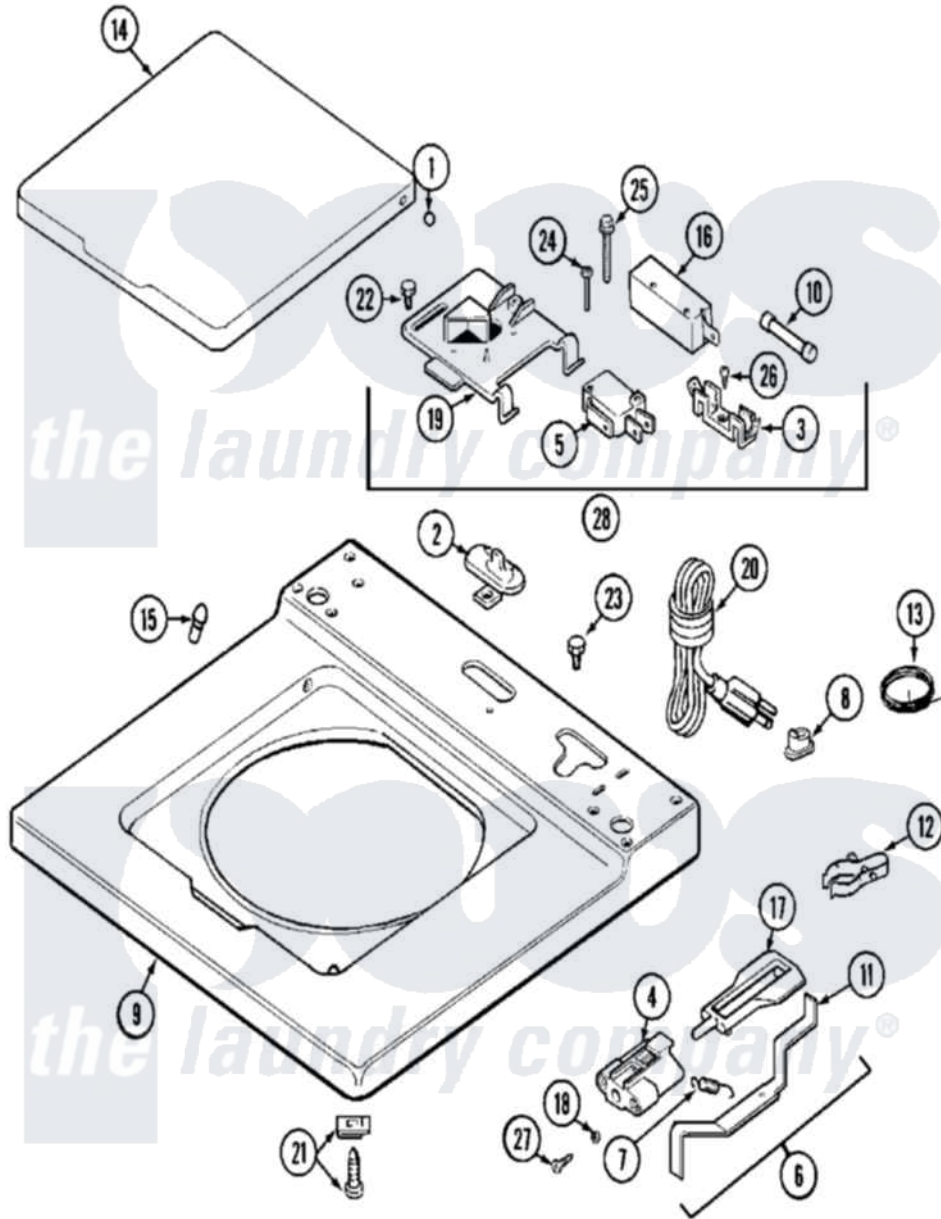

Maytag MAT10CSEGW 03 - TOP

Maytag [Residential Maytag MAT10CSEGW Washer Parts](#) Parts Diagram 03 - TOP
 Click on the part number to view part

Item	Original Part Number	Replaced By	Status	Part Description
001	211726			Hinge, Ball Lid
002	207159	489355		Screw, 8 X 1/2
"	22001298			Cap, Top Cover
003	207167			Block, Fuse
004	NLA		Not Available	BRACKET, PLUNGER
005	207166			Switch, Check
006	22001311			Unbalance Lever Assembly
007	213720			Spring, Lid Switch
008	NLA		Not Available	GROMMET, CORD
009	22001310		Not Available	TOP COVER ASSEMBLY (WHT)
"	NLA		Not Available	COVER, TOP (ALM)
010	207168	22001682		Switch Assembly, Lid W/4amp Fuse
011	22001136			Lever, Unbalance
012	301548			Clamp, Ground Wire
013	201807			Ground Wire, Supp. Pltte To

013	204007		Top Cover
014	22001341		Lid W/Legend
"	22001342	22002656	Lid, With Legend
"	22001594	22001341	Lid W/Legend
"	NLA	Not Available	LID (W/LEGEND-ALM)
015	212716		Bumper, Lid
016	205415	279347	Switch-Lid
017	216255		Plunger, Lid Switch
018	211500		Washer, Bracket To Top Cover
019	Y215699	22001678	Bracket, Switch And Fuse
020	208569	Not Available	CORD, POWER
021	204445		Screw And Fastener Assembly
022	207159	489355	Screw, 8 X 1/2
023	210186	3370225	Screw
024	22001352		Screw, Check Switch
025	213501		Screw, No.6-20 X 1-1/8 Inch
026	Y311711		Screw, Fuse Block
027	910182	25-7809	Screw, No.6-20 1/2 Flthd Torx
028	207176	22001682	Switch Assembly, Lid W/4amp Fuse